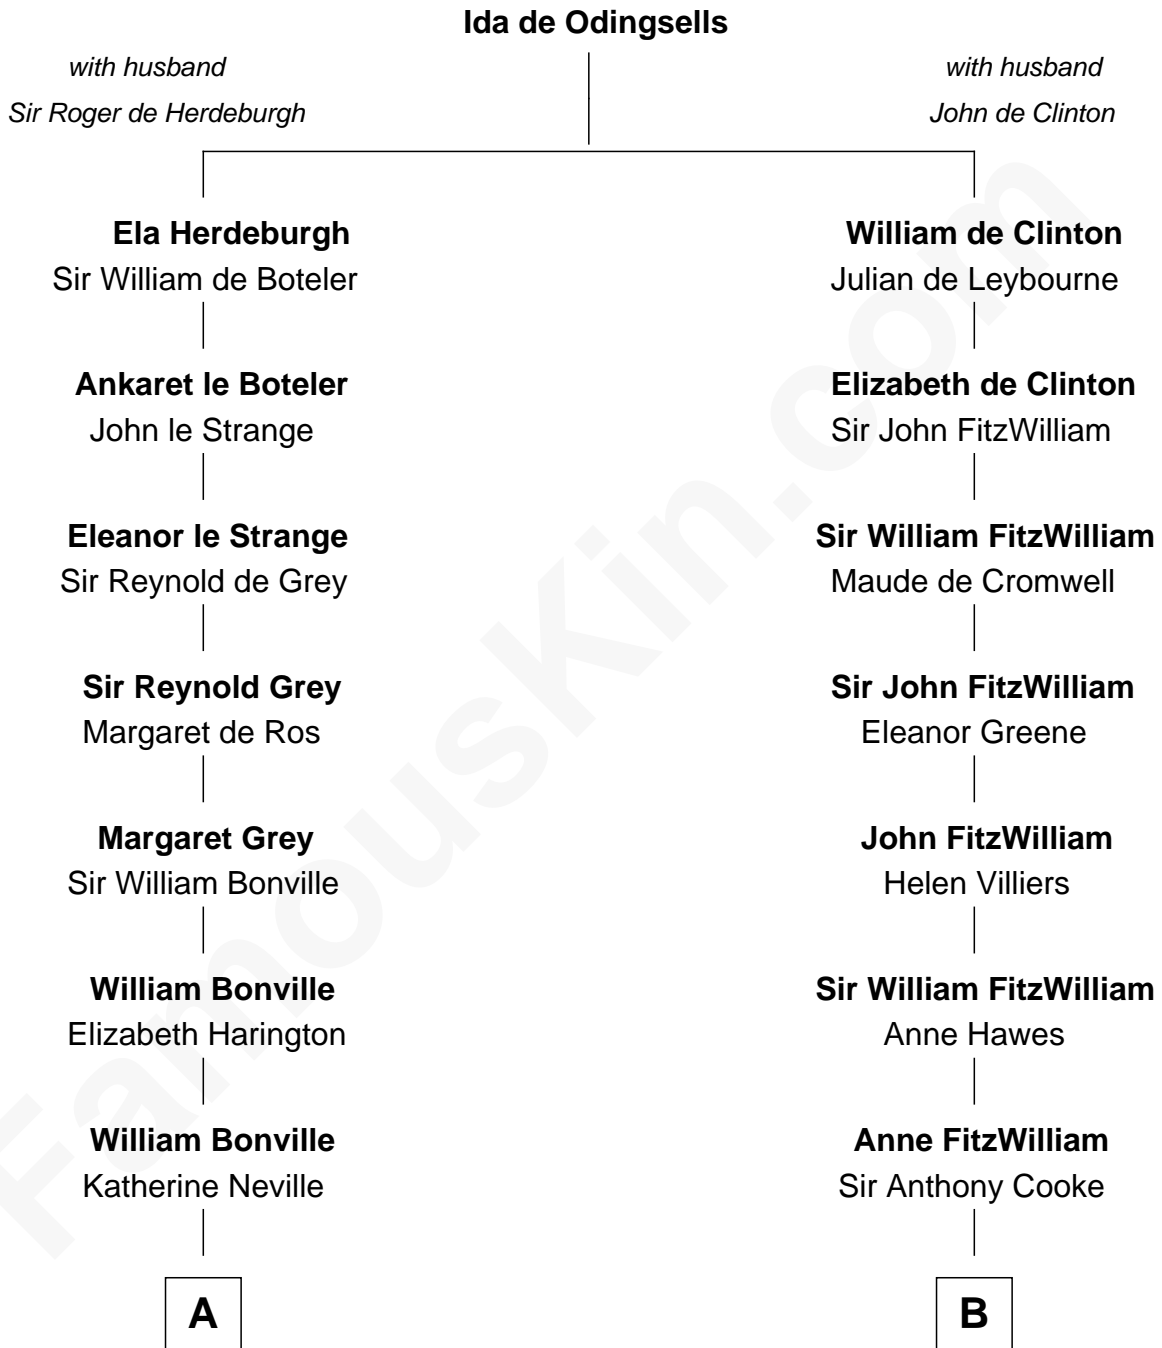

FamousKin.com
Relationship Chart of
Oliver Wendell Holmes, Jr.
U.S. Supreme Court Justice

19th cousin 2 times removed of

Hugh Grant
Movie Actor

C

Sarah Wendell
Rev. Abiel Holmes

Oliver Wendell Holmes
Amelia Lee Jackson

Oliver Wendell Holmes, Jr.
U.S. Supreme Court Justice

D

Cyril Randolph
Frances Selina Hervey

Felton George Randolph
Emily Margaret Nepean

Margaret Isobel Randolph
John Cassilis MacLean

Fynvola Susan MacLean
James Murray Grant