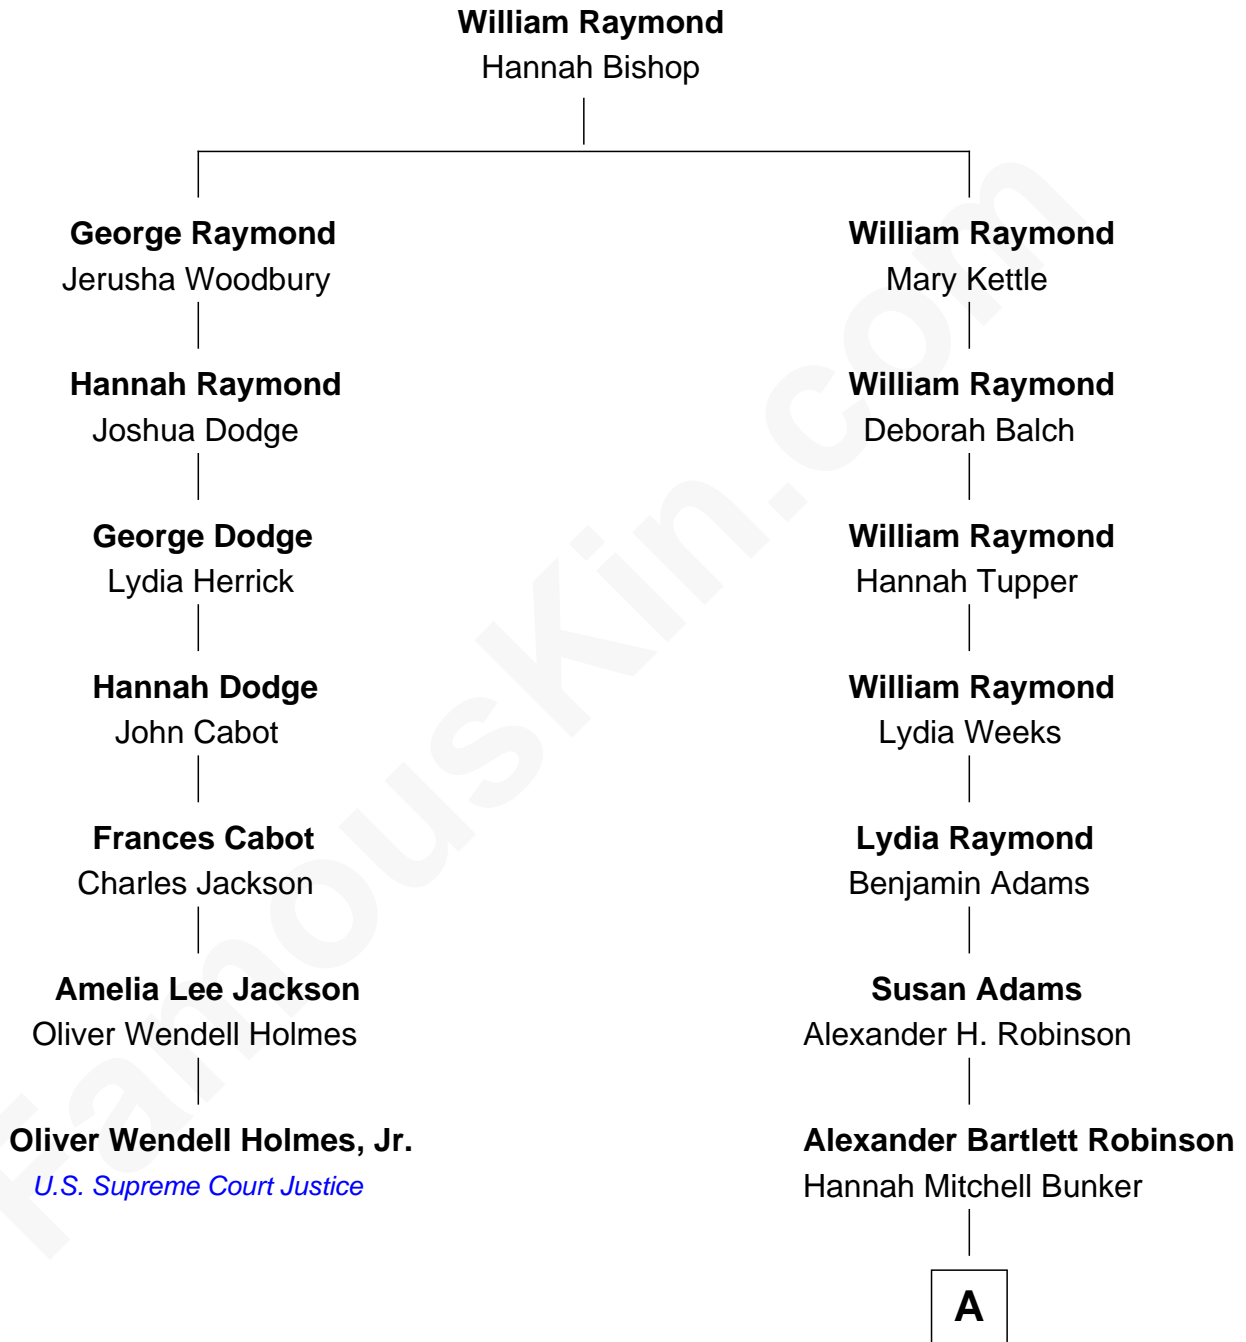

FamousKin.com
Relationship Chart of
Oliver Wendell Holmes, Jr.
U.S. Supreme Court Justice

6th cousin 4 times removed of
John Lithgow
Stage, TV, and Movie Actor

A

Edwin B. Robinson
Melvina Amanda Knowles

Ina Berenice Robinson
Arthur Washington Lithgow

Arthur Washington Lithgow
Sarah Jane Price

John Lithgow
Stage, TV, and Movie Actor