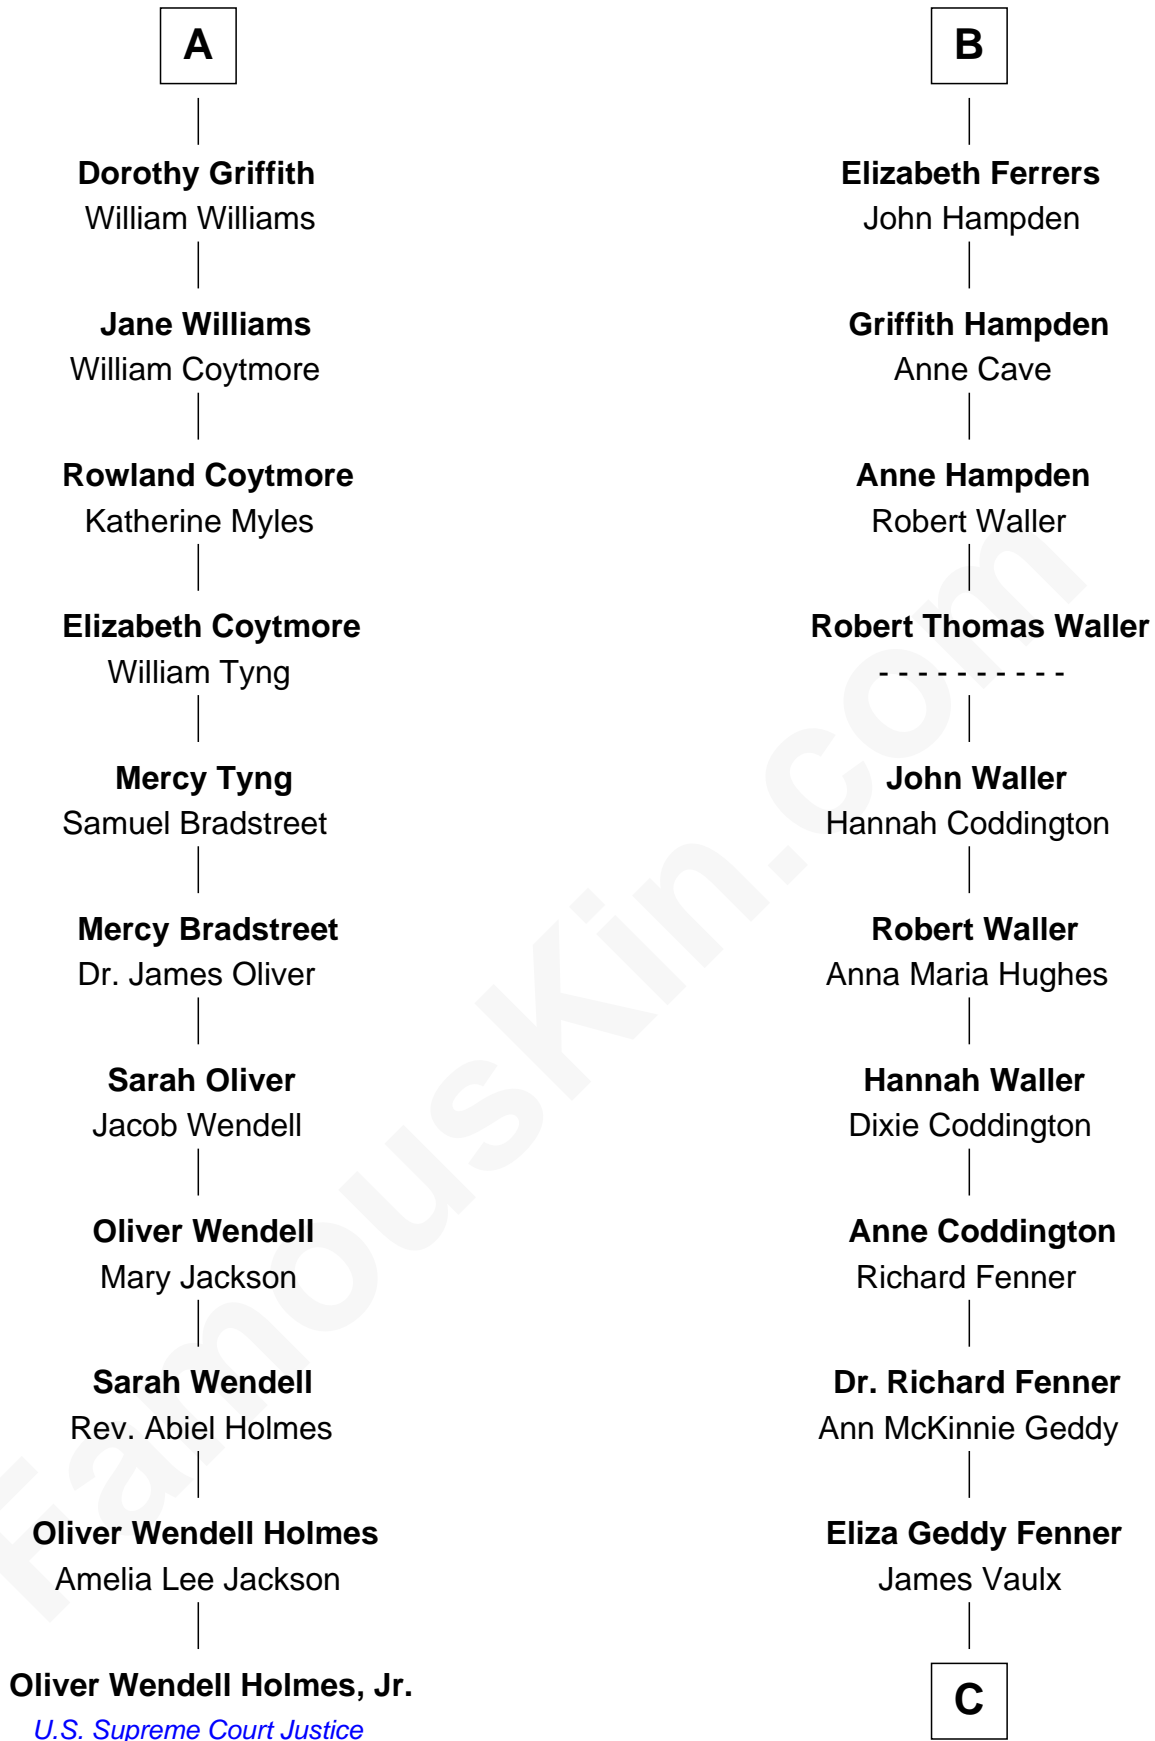

**FamousKin.com**  
**Relationship Chart of**  
**Oliver Wendell Holmes, Jr.**  
*U.S. Supreme Court Justice*

**17th cousin 3 times removed of**  
**John McCain**  
*U.S. Senator from Arizona*

**Bartholomew de Badlesmere**  
 Margaret de Clare

**Margaret Stanley**

Sir William Troutbeck

**Joan Troutbeck**

Sir William Griffith

**Sir William Griffith**

Jane Stradling

**A**

**Margery de Badlesmere**

Sir William de Ros

**Maud de Roos**

John de Welles

**Margery de Welles**

Stephen le Scrope

**Maude le Scrope**

Sir Baldwin Freville

**Elizabeth Freville**

Sir Thomas Ferrers

**Sir Henry Ferrers**

Margaret Heckstall

**Sir Edward Ferrers**

Constance Brome

**B**

**C**

James Junius Vaulx