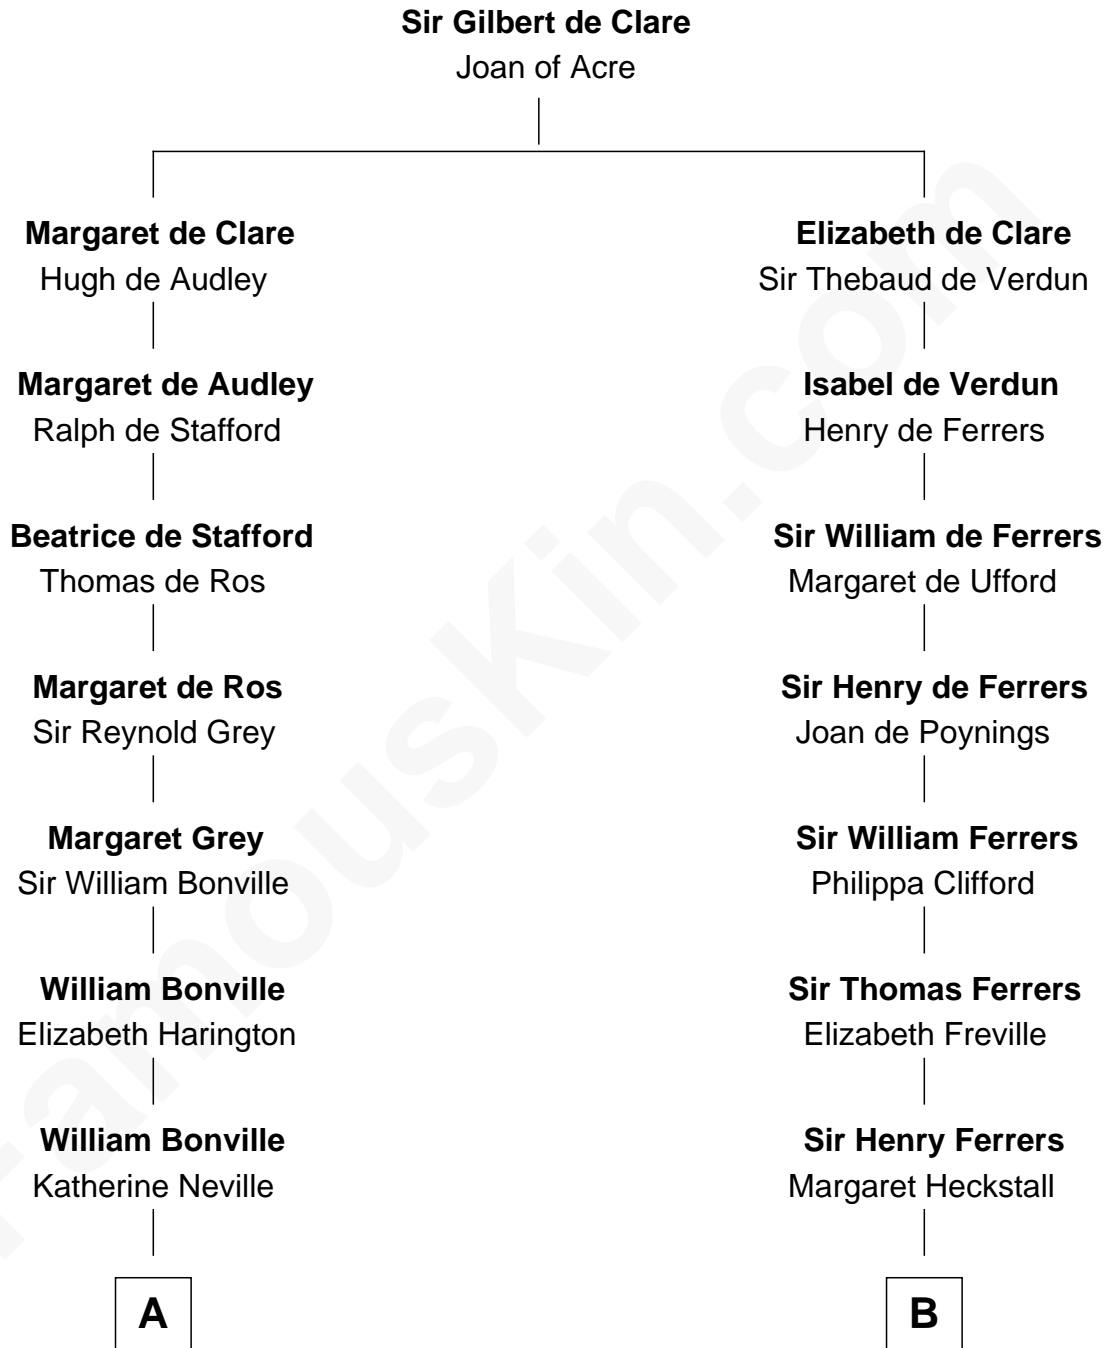

**FamousKin.com**  
**Relationship Chart of**  
**Oliver Wendell Holmes, Jr.**  
*U.S. Supreme Court Justice*

**19th cousin 2 times removed of**  
**John McCain**  
*U.S. Senator from Arizona*

**C**

**Sarah Wendell**  
Rev. Abiel Holmes

**Oliver Wendell Holmes**  
Amelia Lee Jackson

**Oliver Wendell Holmes, Jr.**  
*U.S. Supreme Court Justice*

**D**

**Eliza Geddy Fenner**  
James Vaulx

**James Junius Vaulx**  
Margaret Garside

**Katherine Davey Vaulx**  
Adm. John Sidney McCain

**Adm. John Sidney McCain**  
Roberta Wright

**John McCain**  
*U.S. Senator from Arizona*