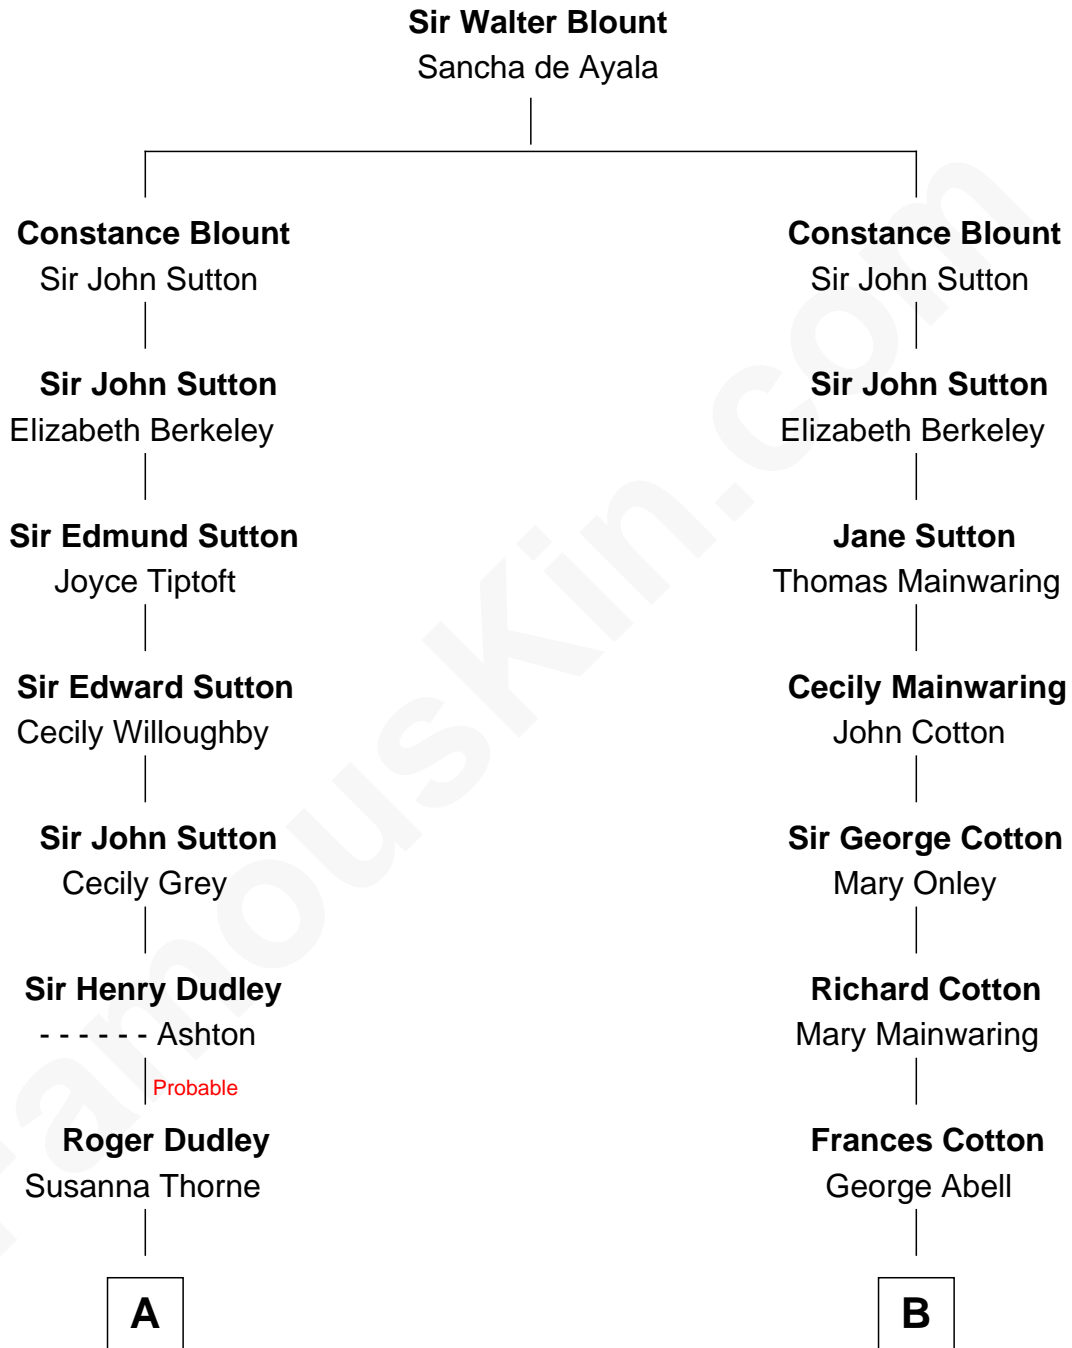

FamousKin.com
Relationship Chart of
Oliver Wendell Holmes, Jr.
U.S. Supreme Court Justice

15th cousin 2 times removed of

Illeana Douglas
TV and Movie Actress

Illeana Douglas photo by [Lan Bui](#) (CC BY-SA 2.0)