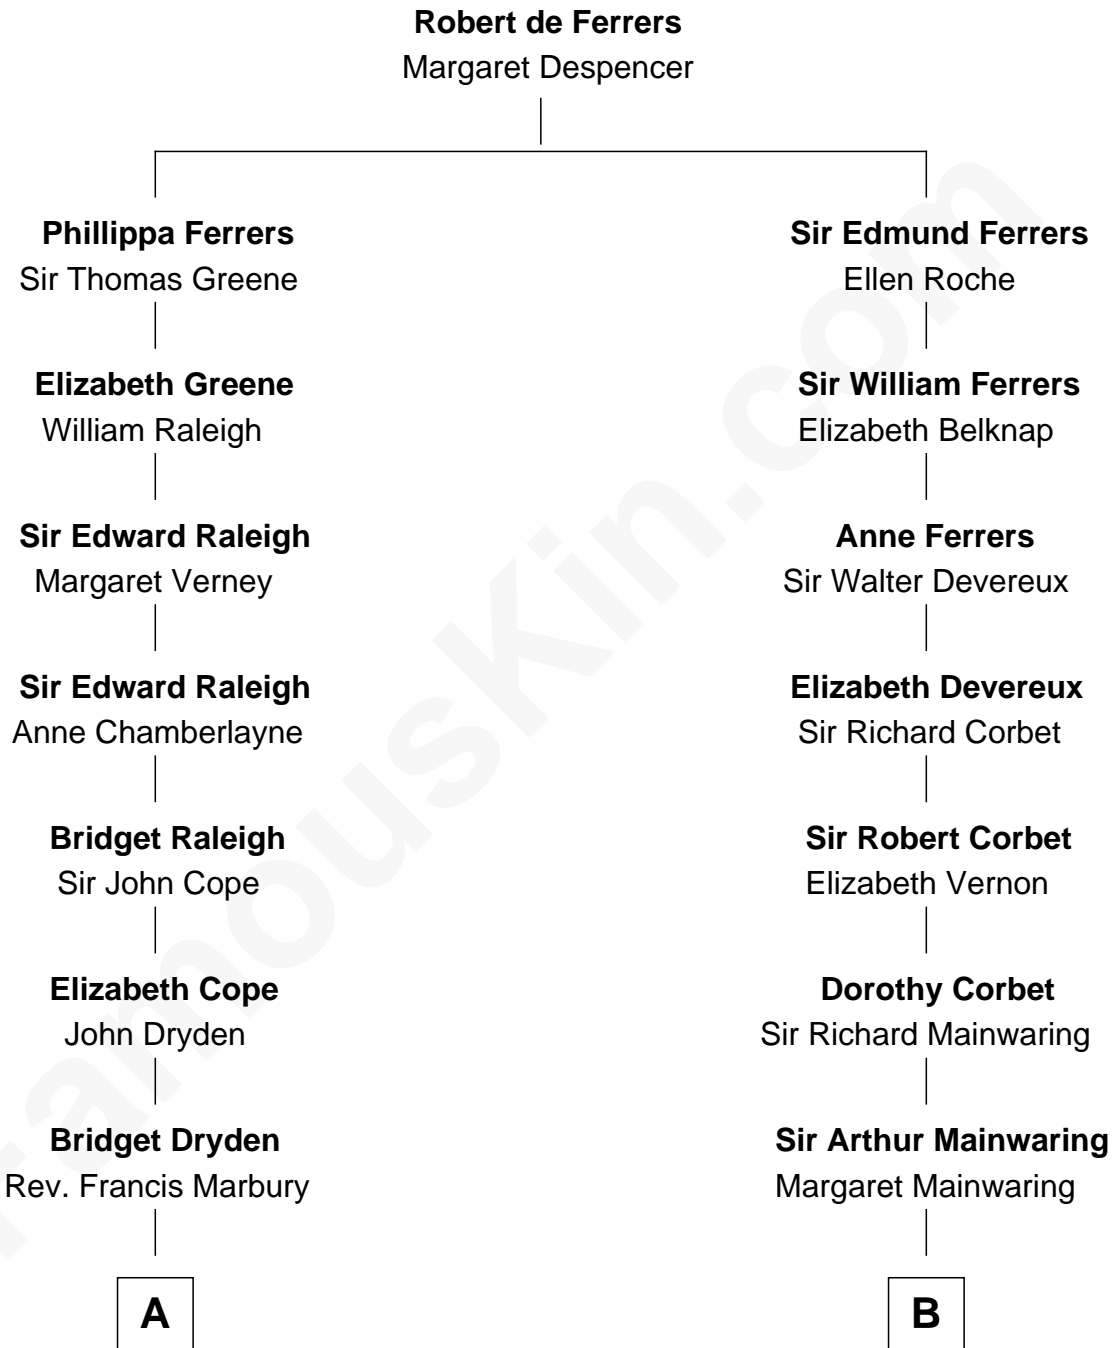

**FamousKin.com**  
**Relationship Chart of**  
**Oliver Wendell Holmes, Jr.**  
*U.S. Supreme Court Justice*

16th cousin 3 times removed of

**Illeana Douglas**  
*TV and Movie Actress*

C

**Melvyn Edouard Hesselberg**

Rosalind Hightower

**Gregory Hesselberg**

Joan Georgescu

**Illeana Douglas**

*TV and Movie Actress*

FamousKin.com