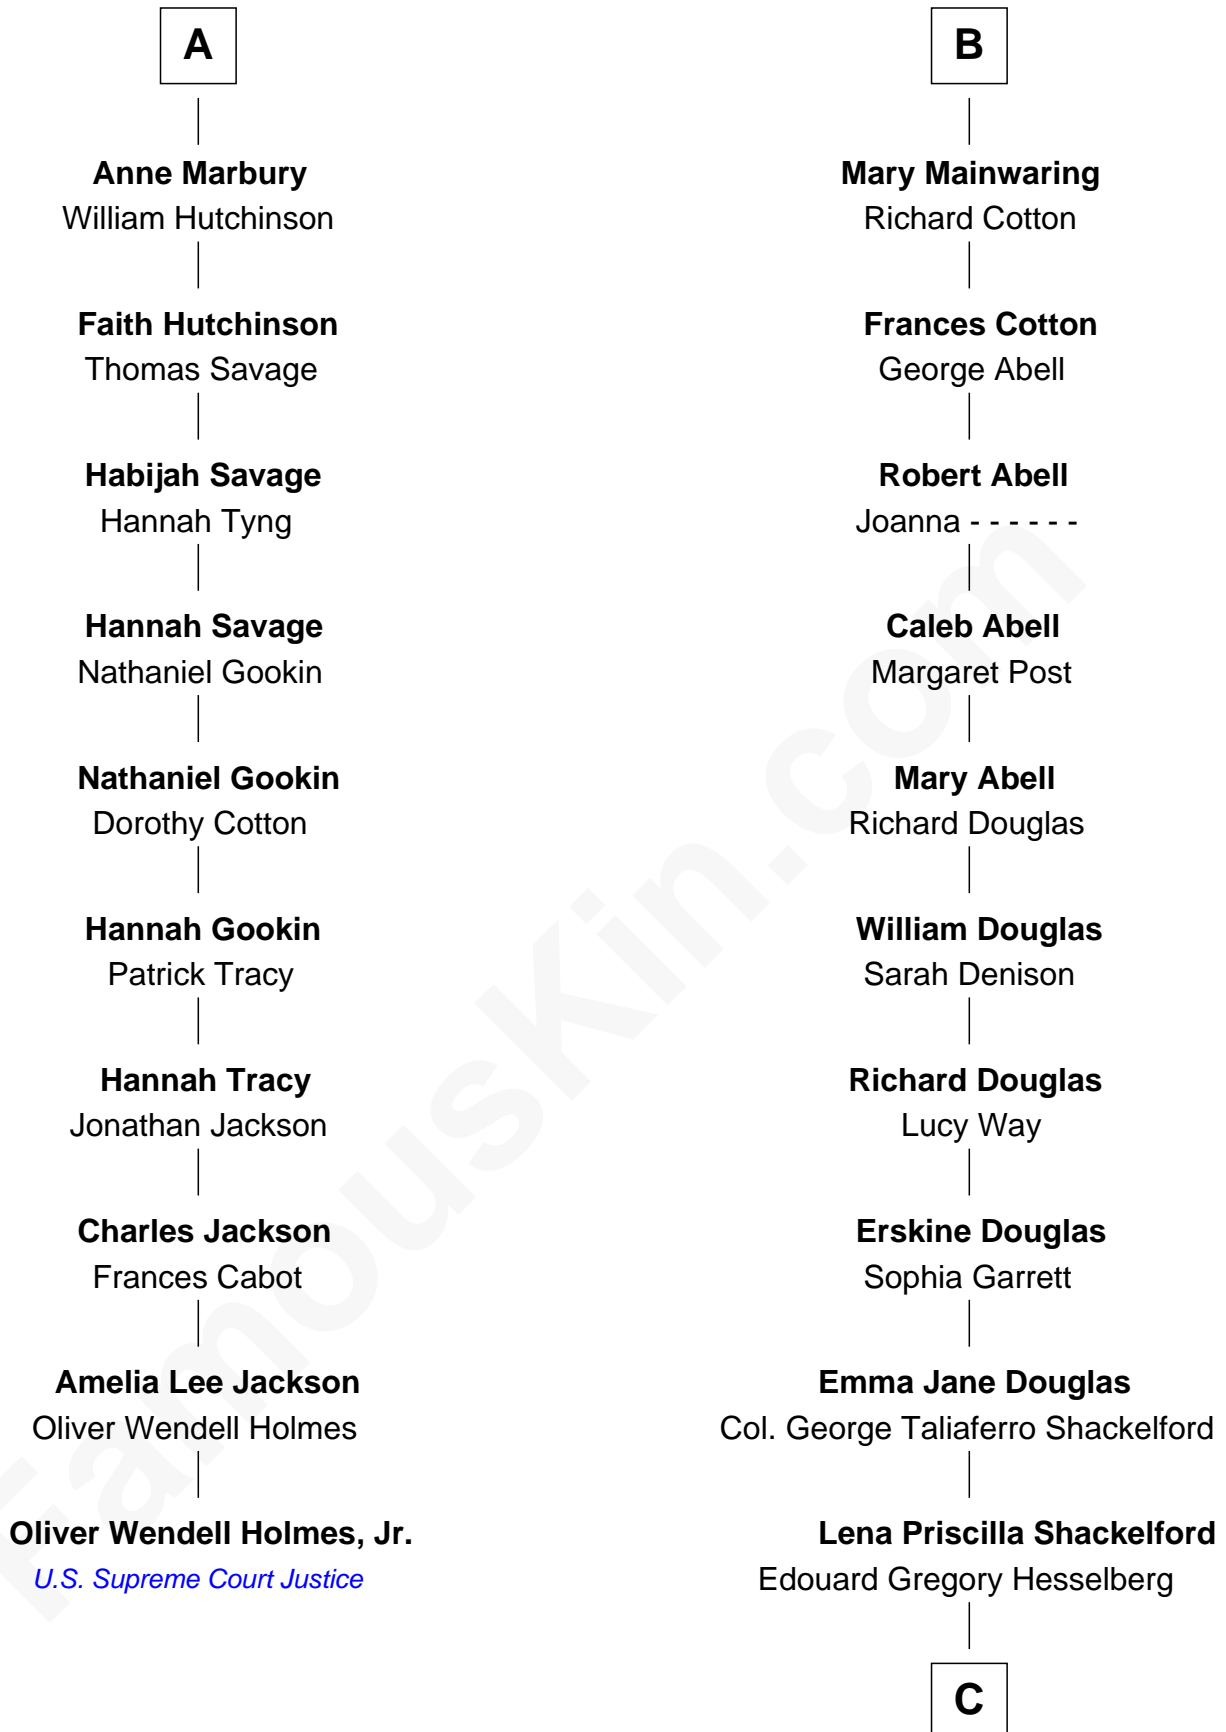

**FamousKin.com**  
**Relationship Chart of**  
**Oliver Wendell Holmes, Jr.**  
*U.S. Supreme Court Justice*

16th cousin 3 times removed of

**Illeana Douglas**  
*TV and Movie Actress*

C

**Melvyn Edouard Hesselberg**

Rosalind Hightower

**Gregory Hesselberg**

Joan Georgescu

**Illeana Douglas**

*TV and Movie Actress*

FamousKin.com