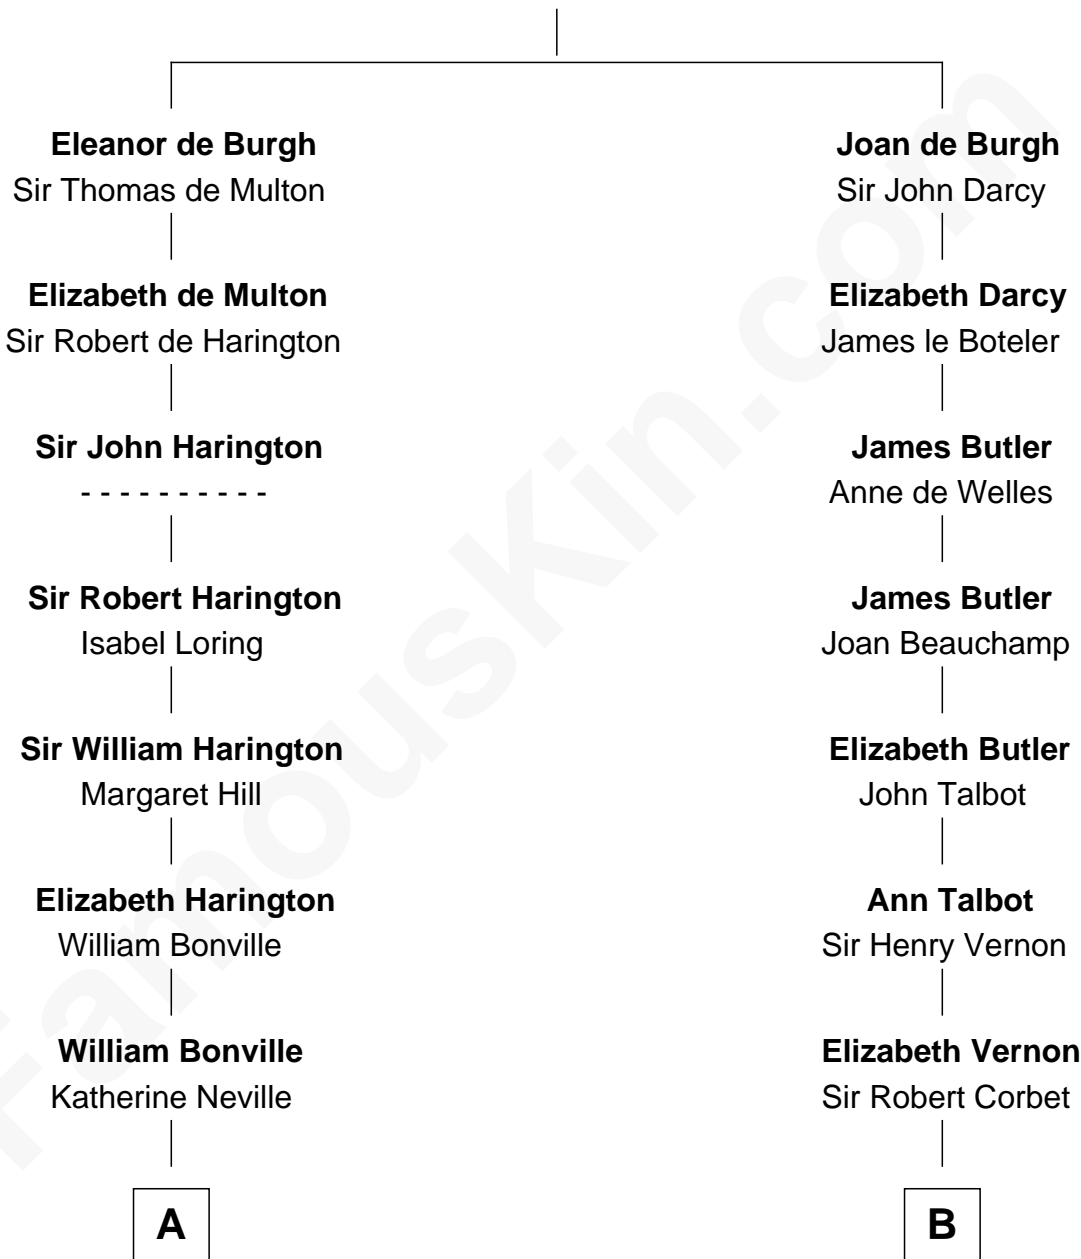

FamousKin.com
Relationship Chart of
Oliver Wendell Holmes, Jr.
U.S. Supreme Court Justice

19th cousin 2 times removed of

Illeana Douglas
TV and Movie Actress

Sir Richard de Burgh

Margaret - - - - -

C

Sarah Wendell
Rev. Abiel Holmes

Oliver Wendell Holmes
Amelia Lee Jackson

Oliver Wendell Holmes, Jr.
U.S. Supreme Court Justice

D

Emma Jane Douglas
Col. George Taliaferro Shackelford

Lena Priscilla Shackelford
Edouard Gregory Hesselberg

Melvyn Edouard Hesselberg
Rosalind Hightower