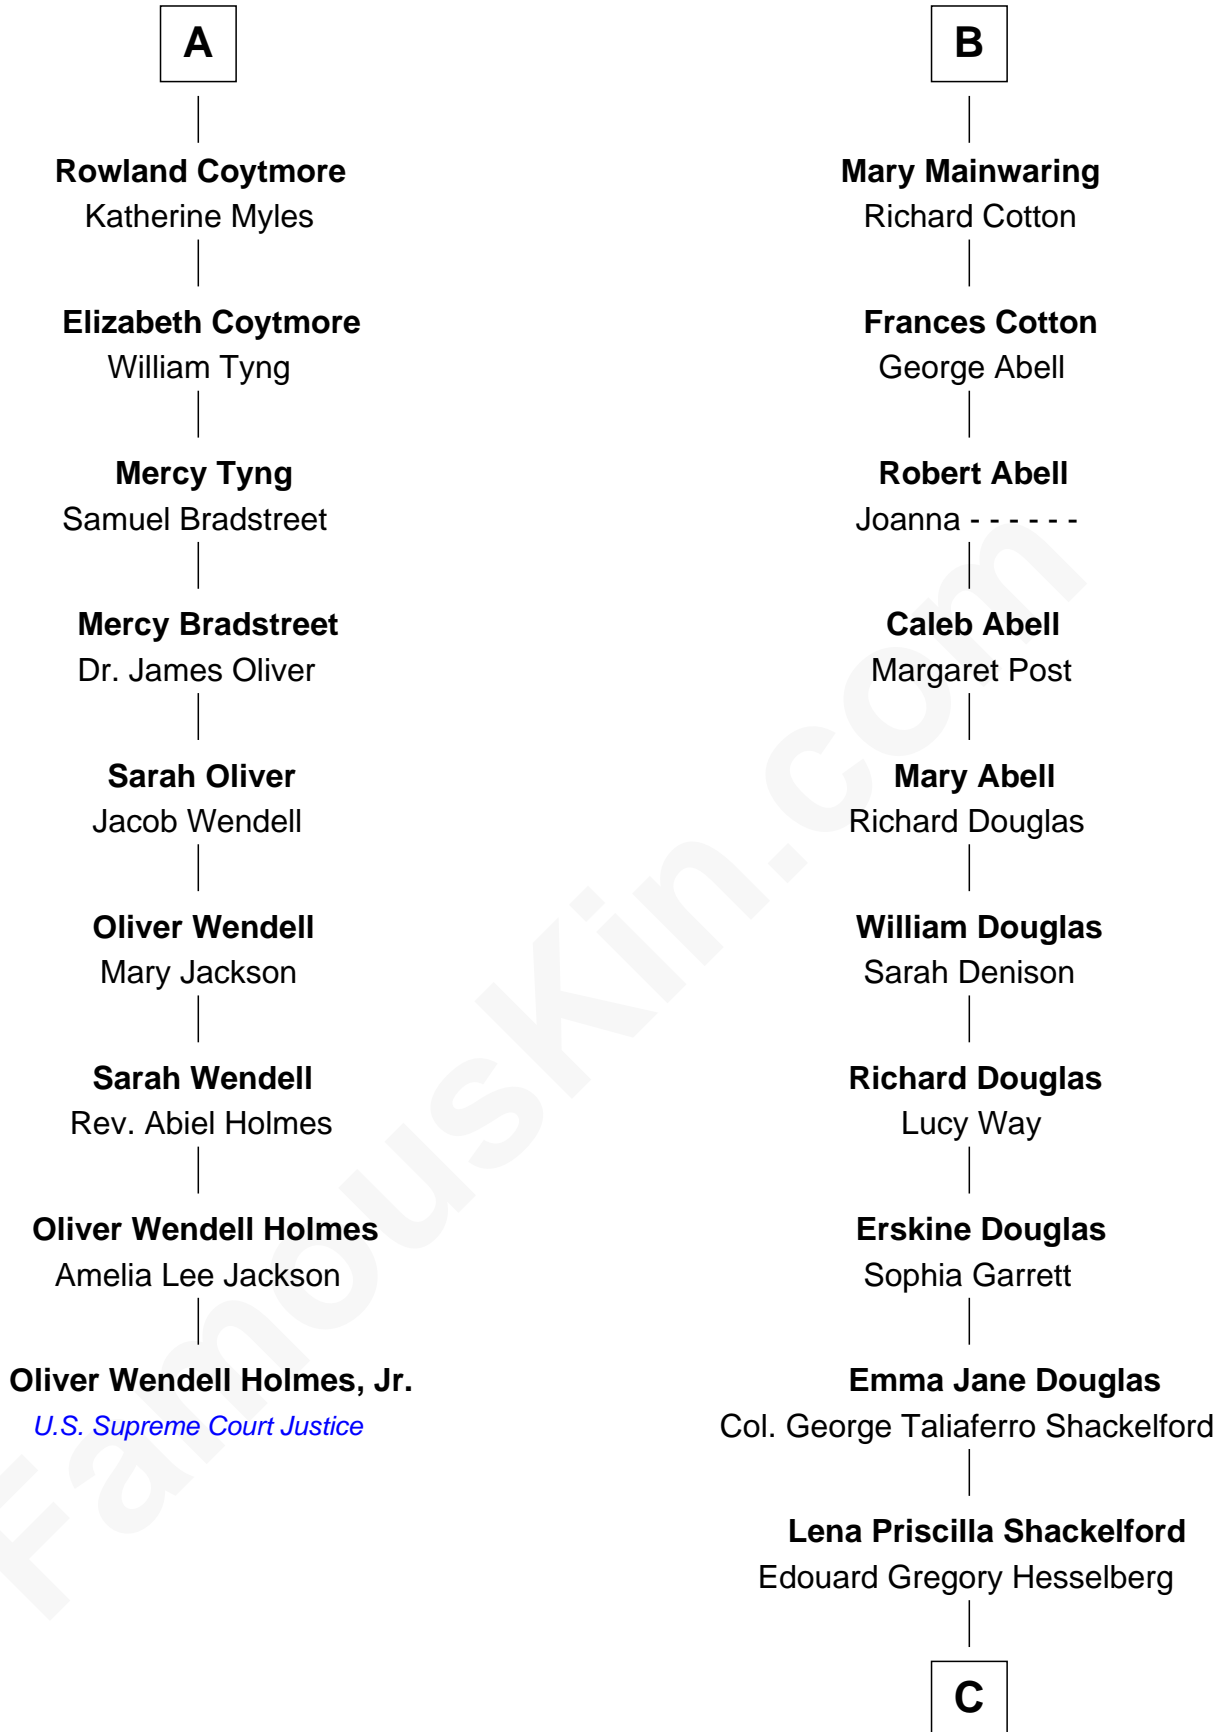

**FamousKin.com**  
**Relationship Chart of**  
**Oliver Wendell Holmes, Jr.**  
*U.S. Supreme Court Justice*

15th cousin 4 times removed of

**Illeana Douglas**  
*TV and Movie Actress*

**Sir Richard Fitzalan**  
 Elizabeth de Bohun

C

**Melvyn Edouard Hesselberg**

Rosalind Hightower

**Gregory Hesselberg**

Joan Georgescu

**Illeana Douglas**

*TV and Movie Actress*

FamousKin.com