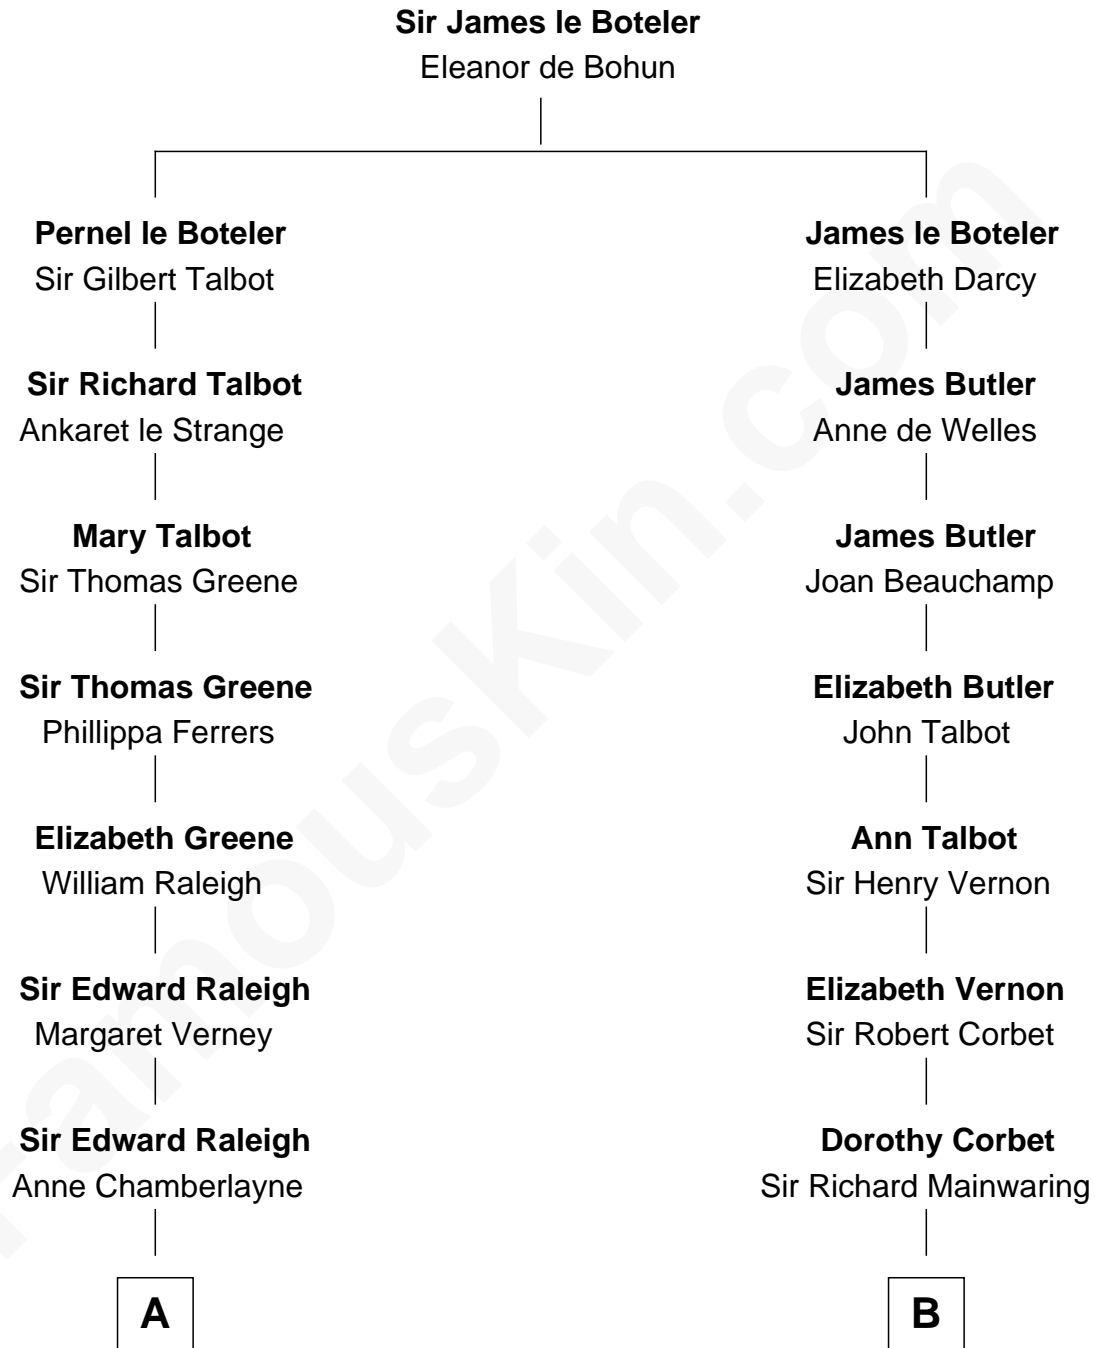

**FamousKin.com**  
**Relationship Chart of**  
**Oliver Wendell Holmes, Jr.**  
*U.S. Supreme Court Justice*

19th cousin 1 time removed of

**Illeana Douglas**  
*TV and Movie Actress*

**C**

**Charles Jackson**

Frances Cabot

**Amelia Lee Jackson**

Oliver Wendell Holmes

**Oliver Wendell Holmes, Jr.**

*U.S. Supreme Court Justice*

**D**

**Lena Priscilla Shackelford**

Edouard Gregory Hesselberg

**Melvyn Edouard Hesselberg**

Rosalind Hightower

**Gregory Hesselberg**

Joan Georgescu

**Illeana Douglas**

*TV and Movie Actress*