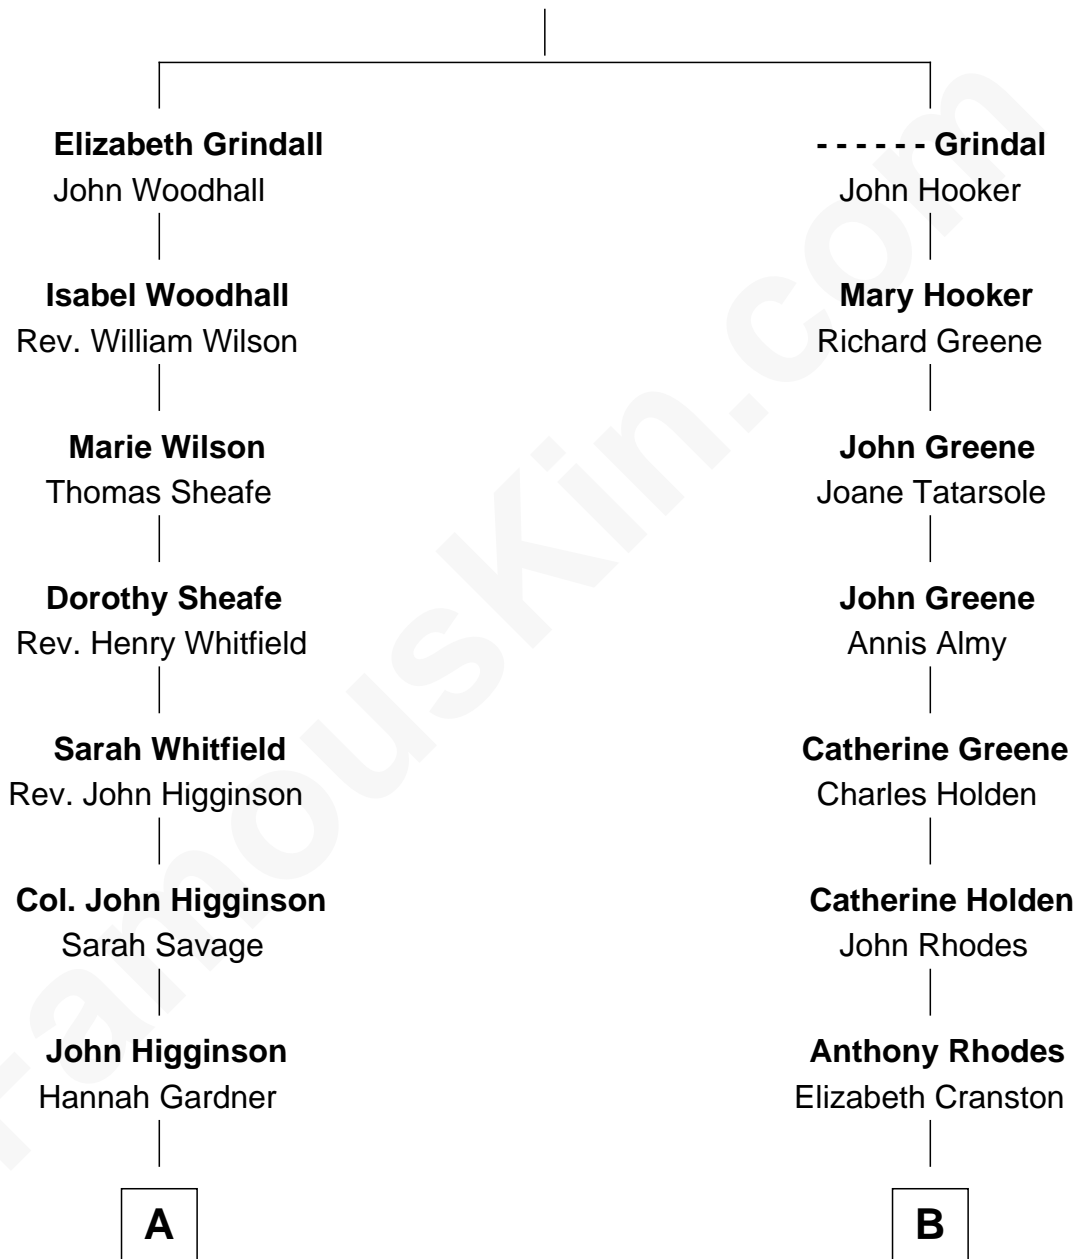

**FamousKin.com**  
**Relationship Chart of**  
**Oliver Wendell Holmes, Jr.**  
*U.S. Supreme Court Justice*

12th cousin 2 times removed of

**Sarah Palin**  
*9th Governor of Alaska*

**William Grindall**

-----

**A**

**John Higginson**

Ruth Boardman

**Elizabeth Higginson**

Joseph Cabot

**John Cabot**

Hannah Dodge