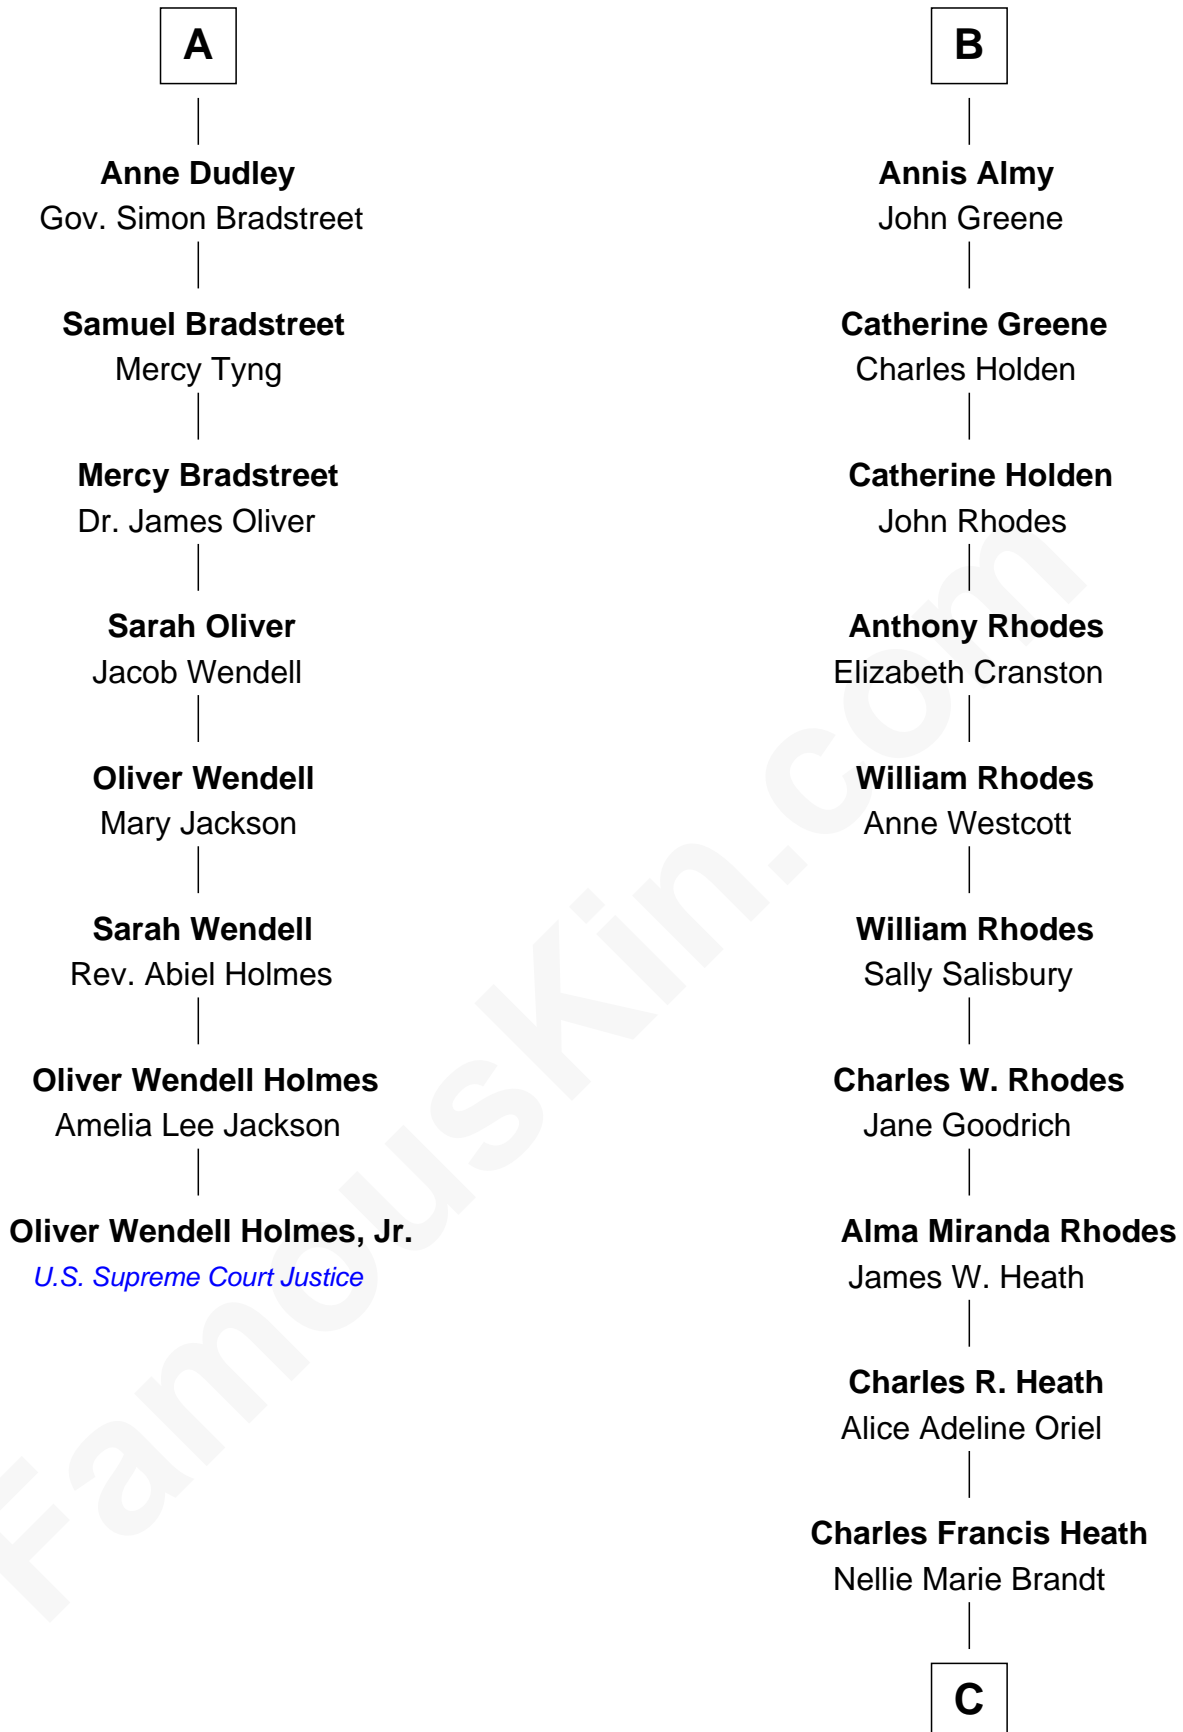

FamousKin.com
Relationship Chart of
Oliver Wendell Holmes, Jr.
U.S. Supreme Court Justice

14th cousin 4 times removed of

Sarah Palin
9th Governor of Alaska

C

Charles Richard Heath

Sarah Sheeran

Sarah Palin

9th Governor of Alaska

FamousKin.com