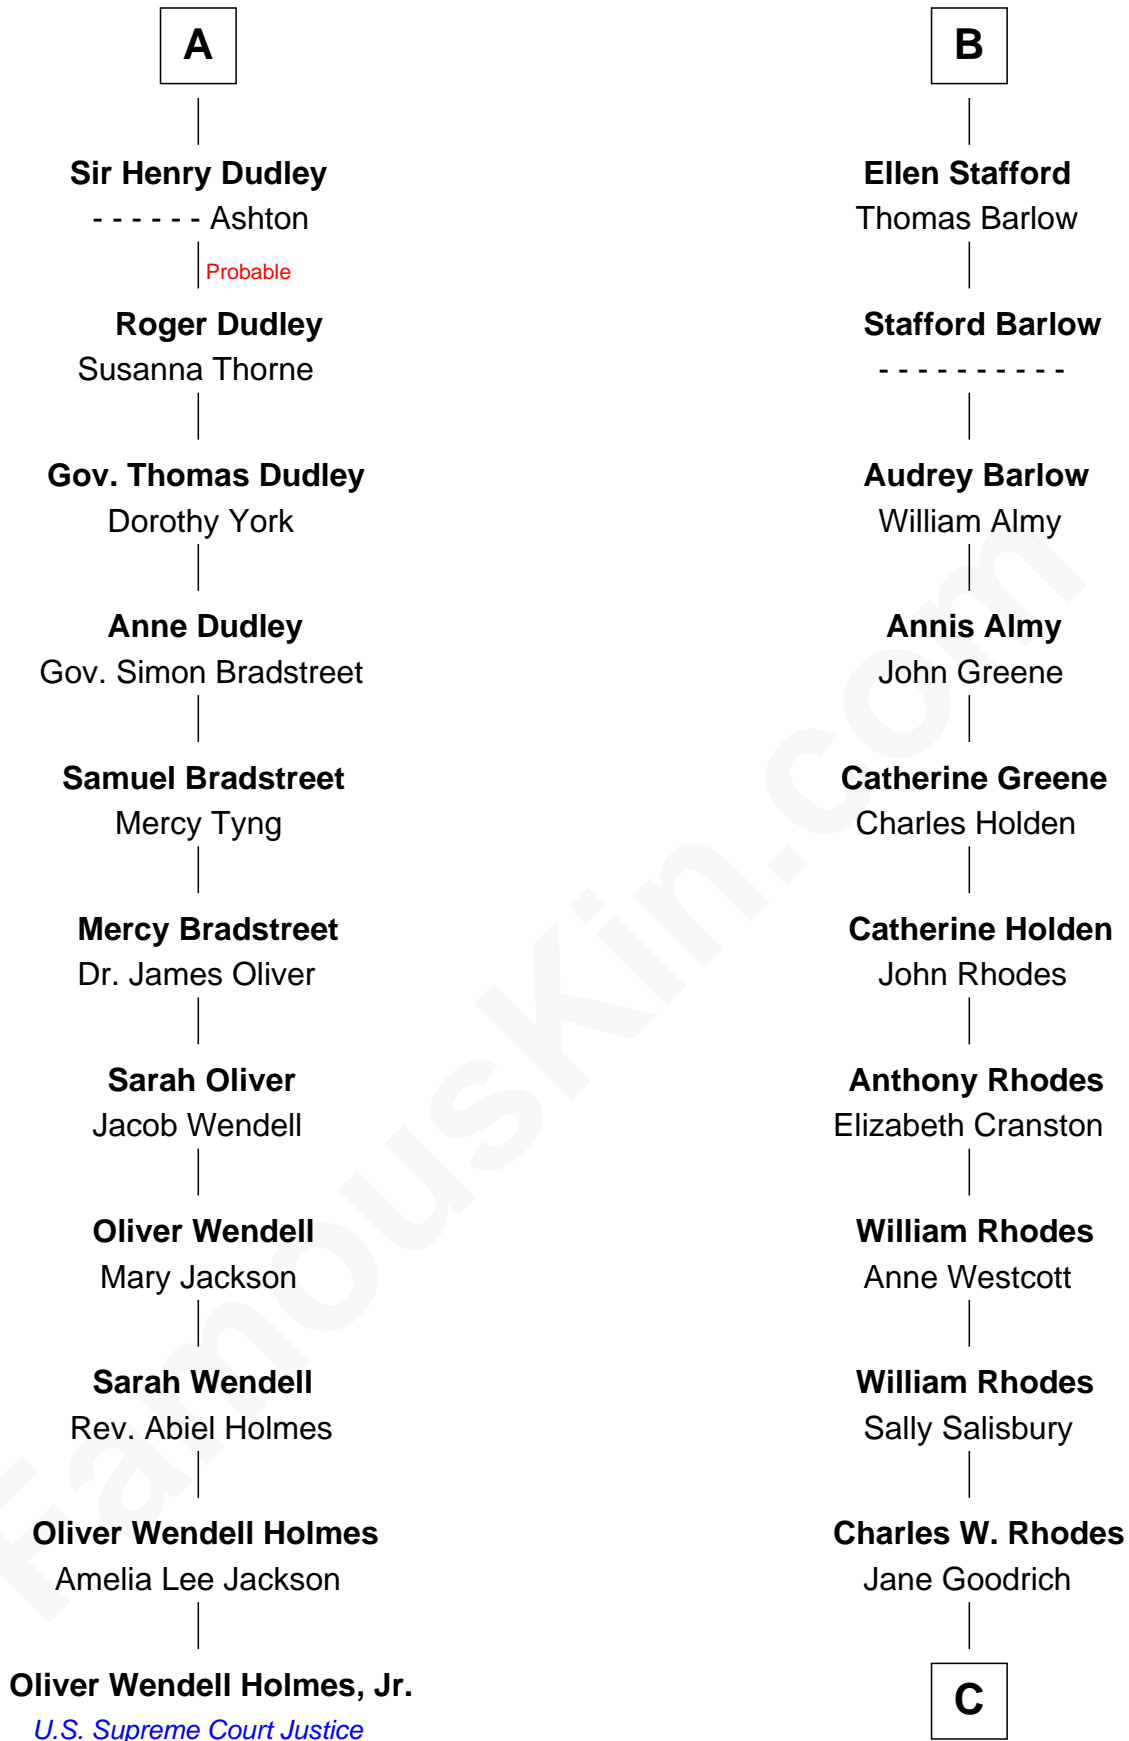

**FamousKin.com**  
**Relationship Chart of**  
**Oliver Wendell Holmes, Jr.**  
*U.S. Supreme Court Justice*

17th cousin 4 times removed of

**Sarah Palin**  
*9th Governor of Alaska*

**C**

Alma Miranda Rhodes

James W. Heath

Charles R. Heath

Alice Adeline Oriel

Charles Francis Heath

Nellie Marie Brandt

Charles Richard Heath

Sarah Sheeran

**Sarah Palin**

*9th Governor of Alaska*

FamousKin.com