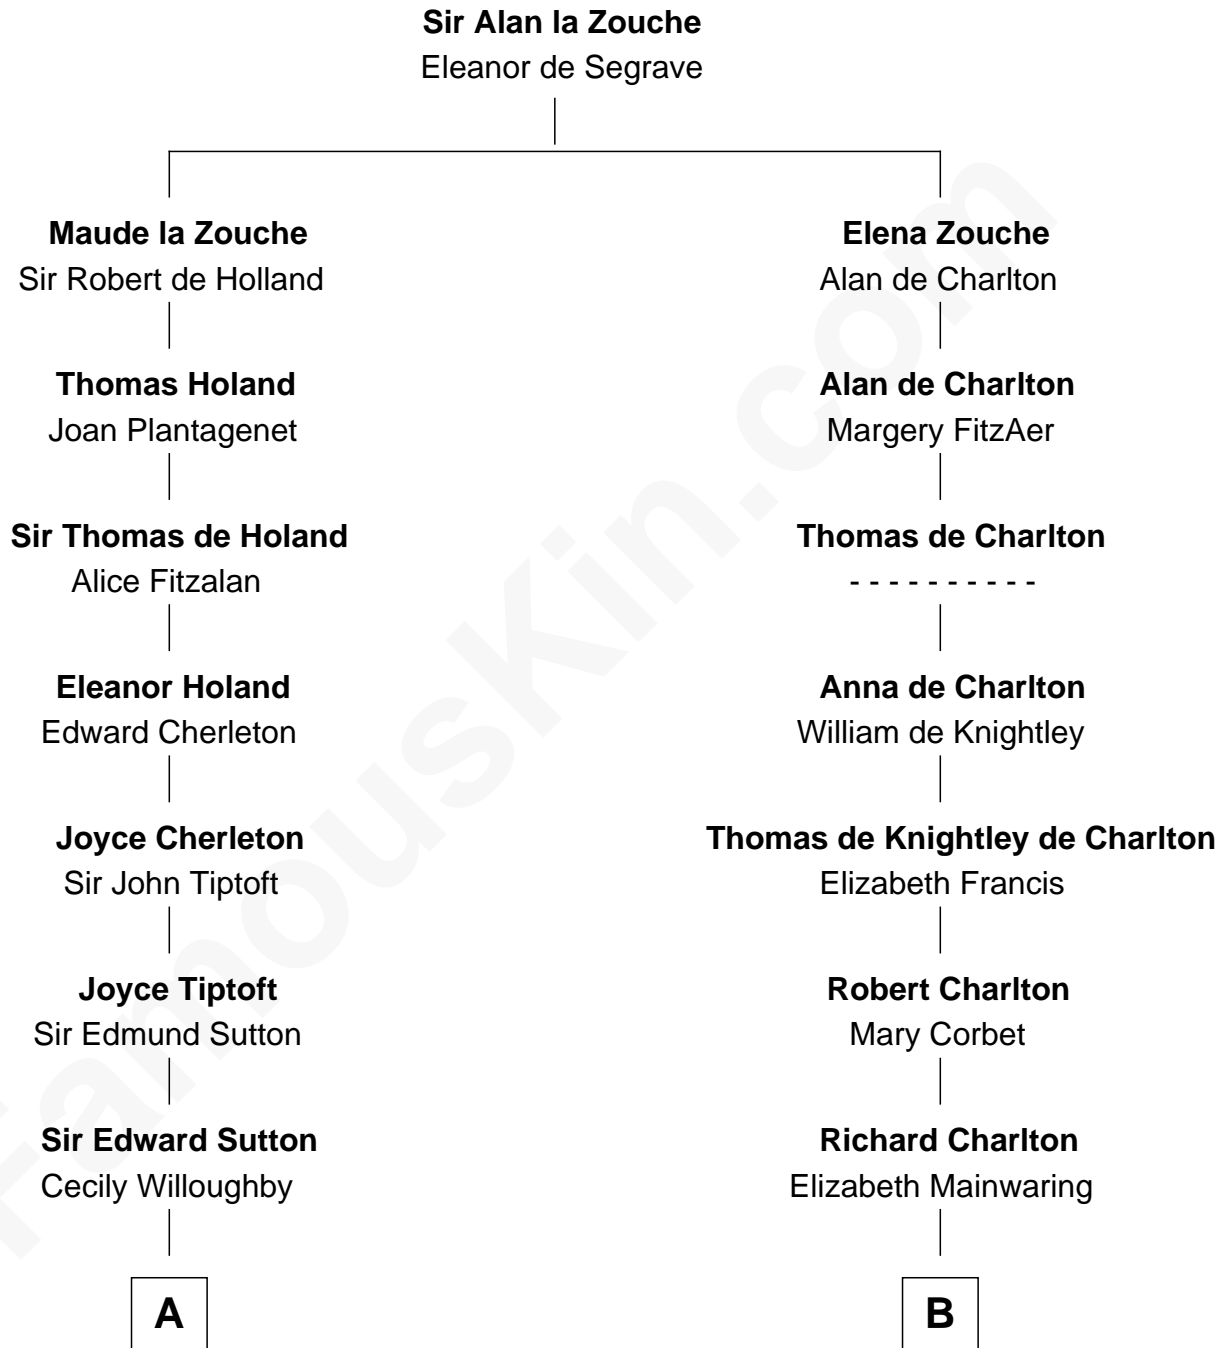

**FamousKin.com**  
**Relationship Chart of**  
**Oliver Wendell Holmes, Jr.**  
*U.S. Supreme Court Justice*

**18th cousin 3 times removed of**

**Sarah Palin**  
*9th Governor of Alaska*

**C**

**Oliver Wendell Holmes**

Amelia Lee Jackson

**Oliver Wendell Holmes, Jr.**

*U.S. Supreme Court Justice*

**D**

**Thomas S. Ruddock**

Maria Nancy Newell

**May Belle Ruddock**

Henry Charles Brandt

**Nellie Marie Brandt**

Charles Francis Heath

**Charles Richard Heath**

Sarah Sheeran

**Sarah Palin**

*9th Governor of Alaska*

FamousKin.com