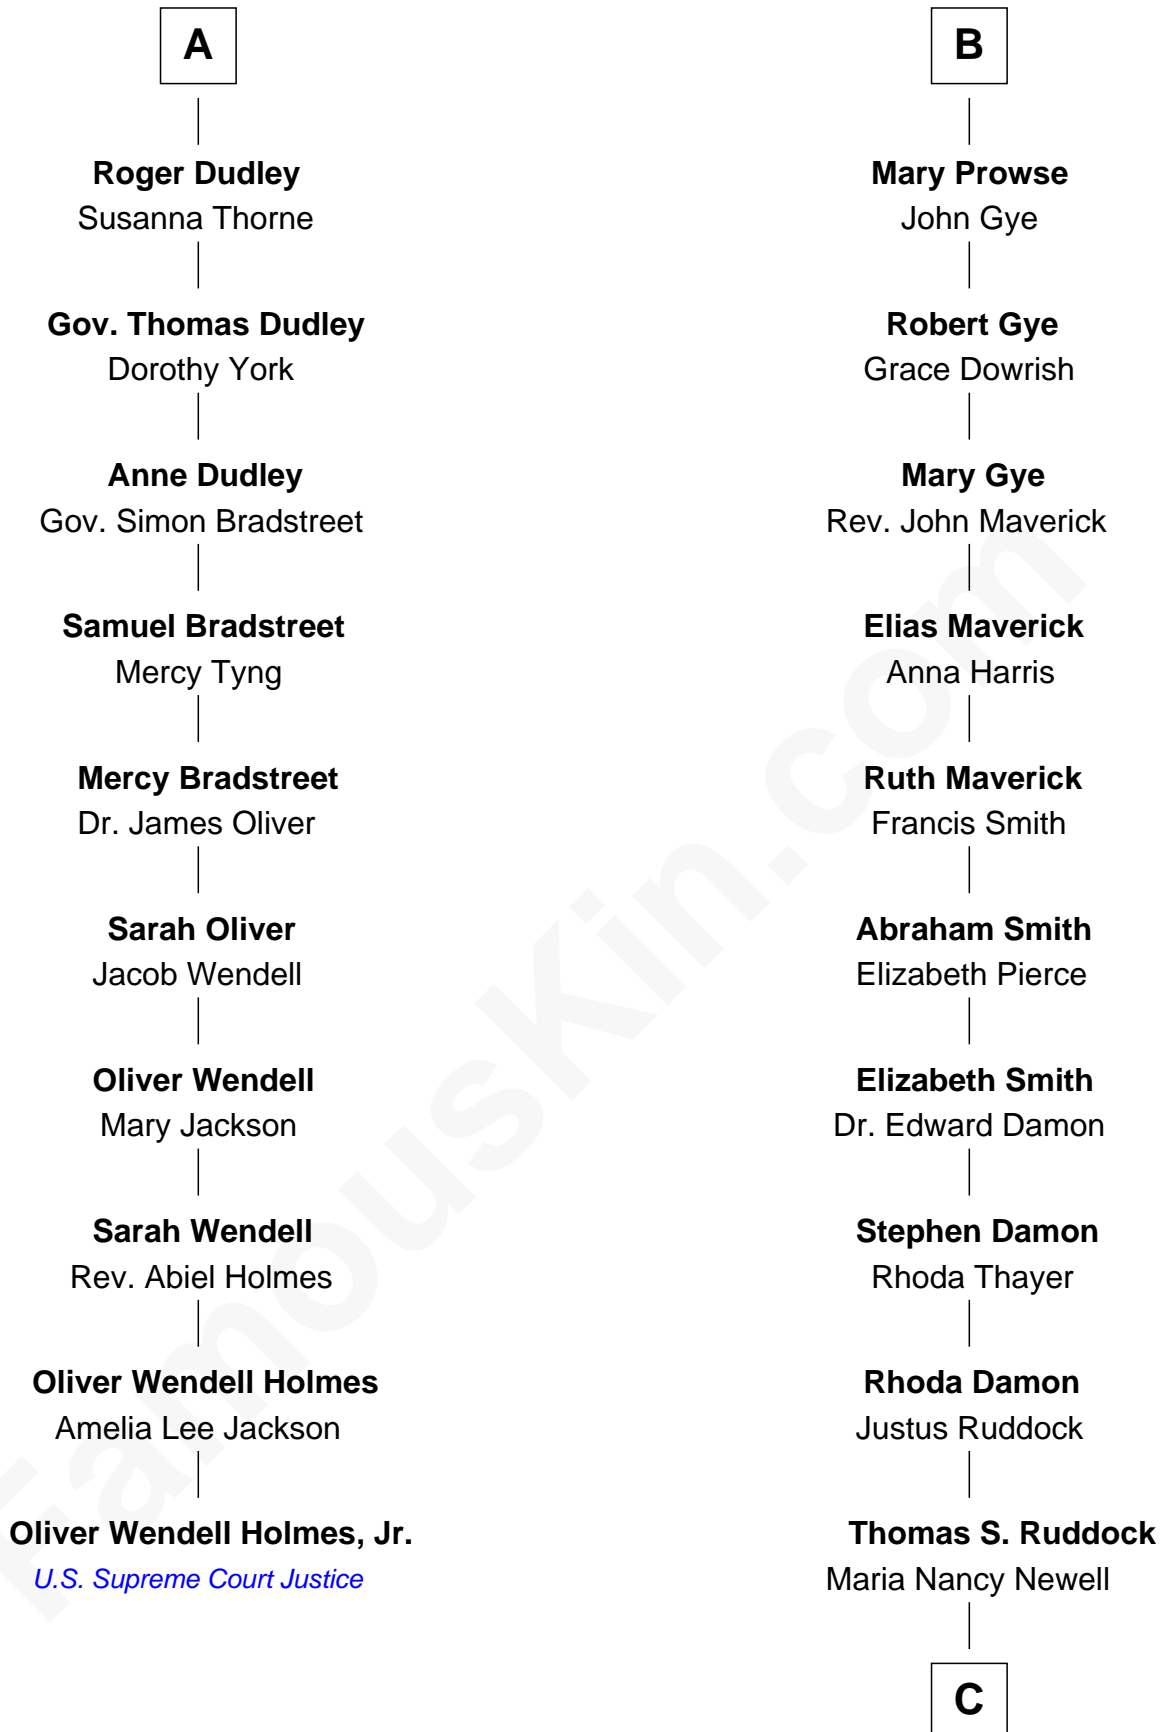

FamousKin.com
Relationship Chart of
Oliver Wendell Holmes, Jr.
U.S. Supreme Court Justice

16th cousin 4 times removed of

Sarah Palin
9th Governor of Alaska

Sir Maurice de Berkeley
 Eve la Zouche

Thomas de Berkeley
 Katherine de Clyvedon

Sir John Berkeley
 Elizabeth Betteshorne

Elizabeth Berkeley
 Sir John Sutton

Sir Edmund Sutton
 Joyce Tiptoft

Sir Edward Sutton
 Cecily Willoughby

Sir John Sutton
 Cecily Grey

Sir Henry Dudley
 ----- Ashton

A

Probable

Milicent de Berkeley
 John Maltravers

Sir John Maltravers
 Gwenthin -----

Eleanor Maltravers
 John Fitzalan

Joan Fitzalan
 Sir William Echyngham

Joan Echyngham
 Sir John Bayntun

Henry Bayntun

Jane Bayntun
 Thomas Prowse

B

C

—
May Belle Ruddock
Henry Charles Brandt

—
Nellie Marie Brandt
Charles Francis Heath

—
Charles Richard Heath
Sarah Sheeran

—
Sarah Palin
9th Governor of Alaska

FamousKin.com