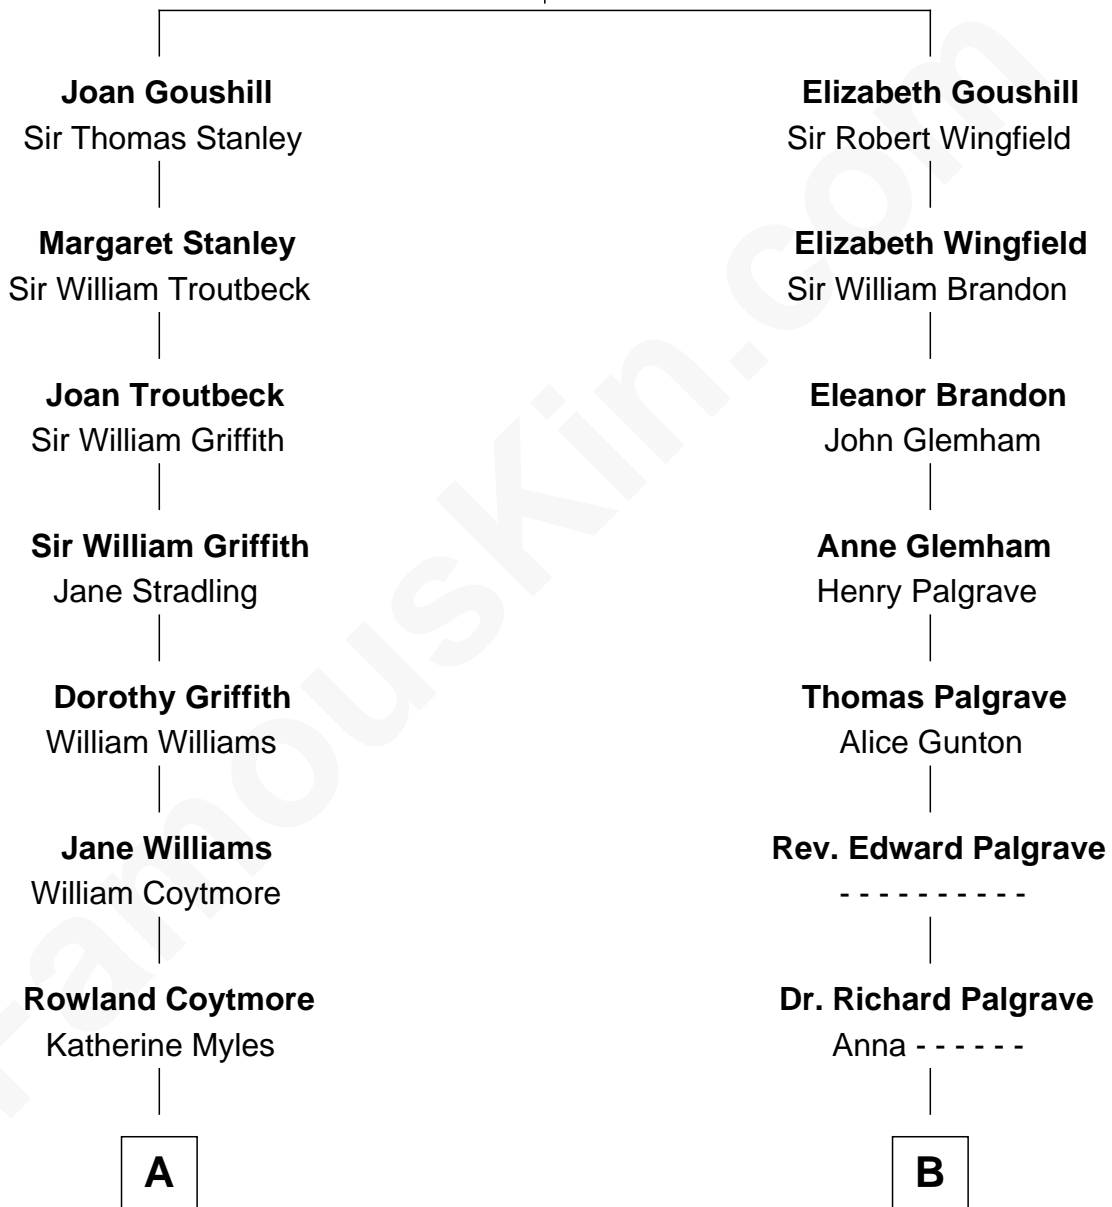

FamousKin.com
Relationship Chart of
Oliver Wendell Holmes, Jr.
U.S. Supreme Court Justice

14th cousin 5 times removed of

Sarah Palin
9th Governor of Alaska

Sir Robert Goushill
 Elizabeth Fitzalan

C

Charles Francis Heath

Nellie Marie Brandt

Charles Richard Heath

Sarah Sheeran

Sarah Palin

9th Governor of Alaska

FamousKin.com