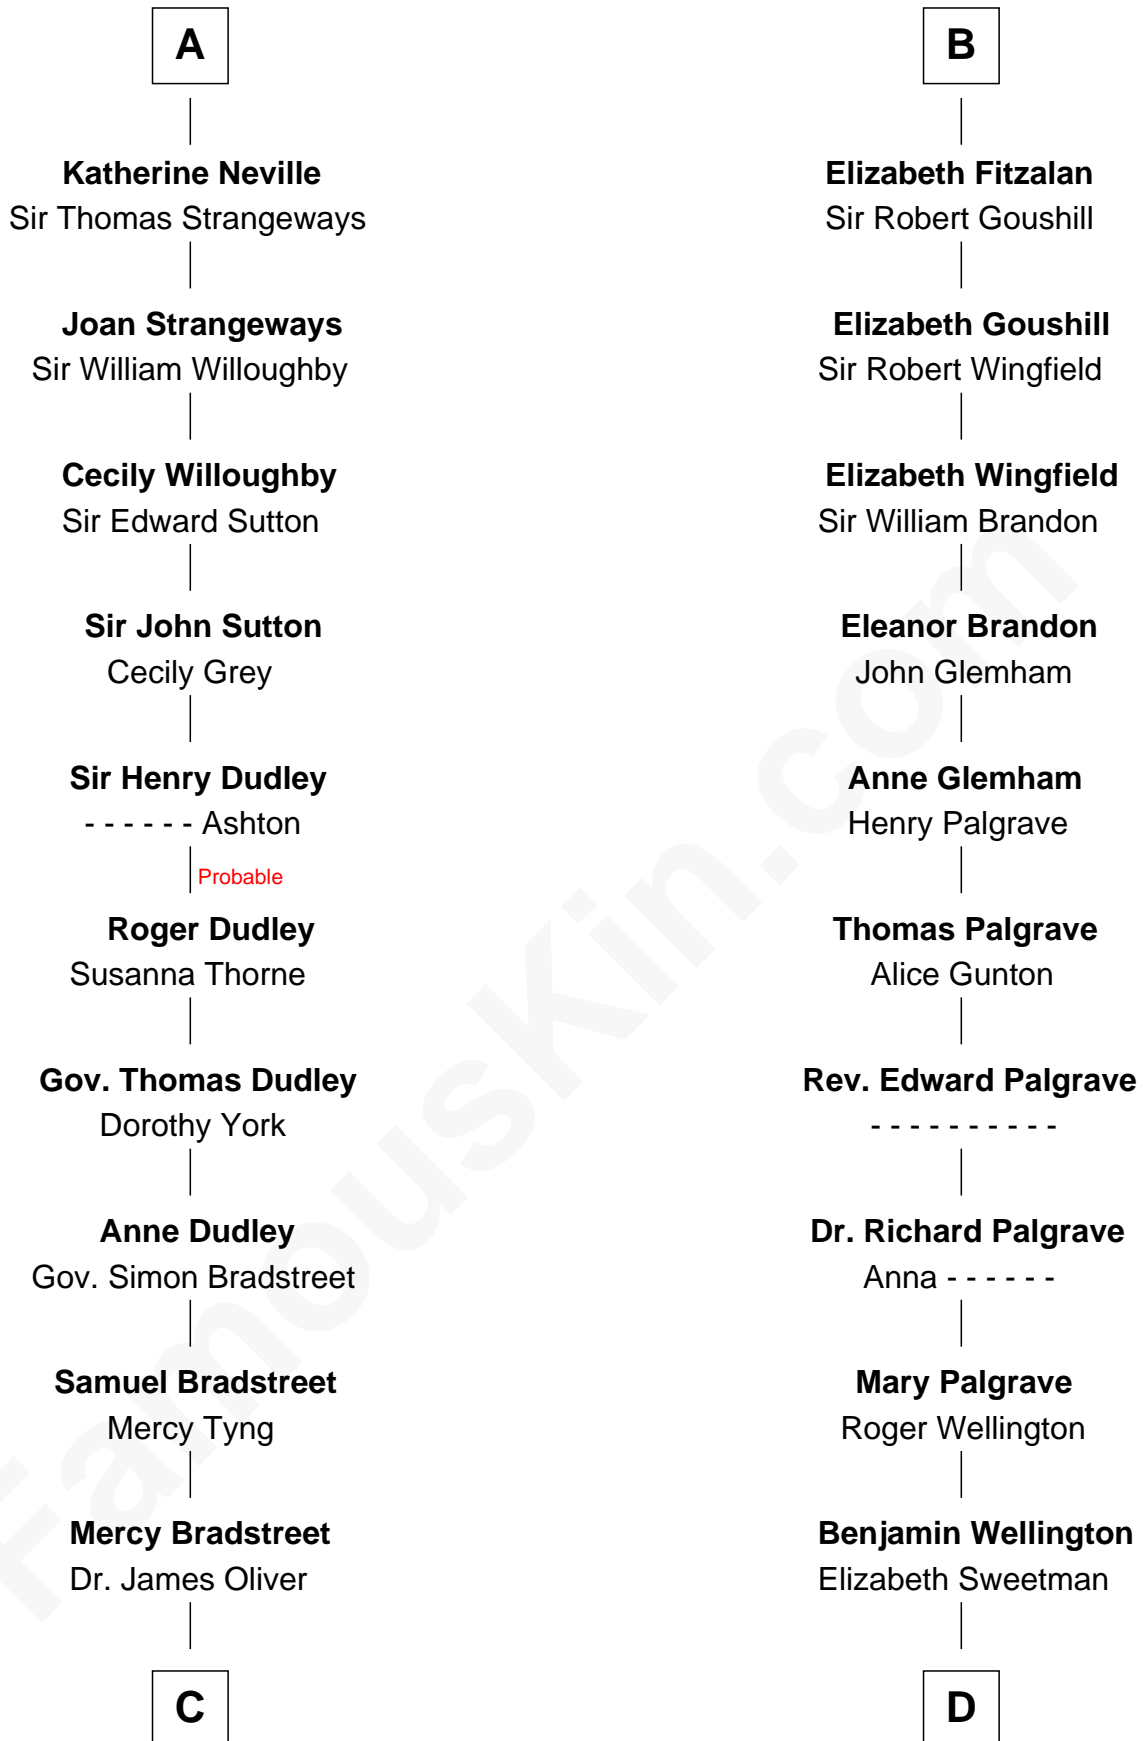

FamousKin.com
Relationship Chart of
Oliver Wendell Holmes, Jr.
U.S. Supreme Court Justice

21st cousin of
Shubael D. Childs
Founder of S.D. Childs & Company

C

Sarah Oliver
Jacob Wendell

Oliver Wendell
Mary Jackson

Sarah Wendell
Rev. Abiel Holmes

Oliver Wendell Holmes
Amelia Lee Jackson

Oliver Wendell Holmes, Jr.
U.S. Supreme Court Justice

D

Elizabeth Wellington
John Fay

Benjamin Fay
Martha Miles

Benjamin Fay
Beulah Stow