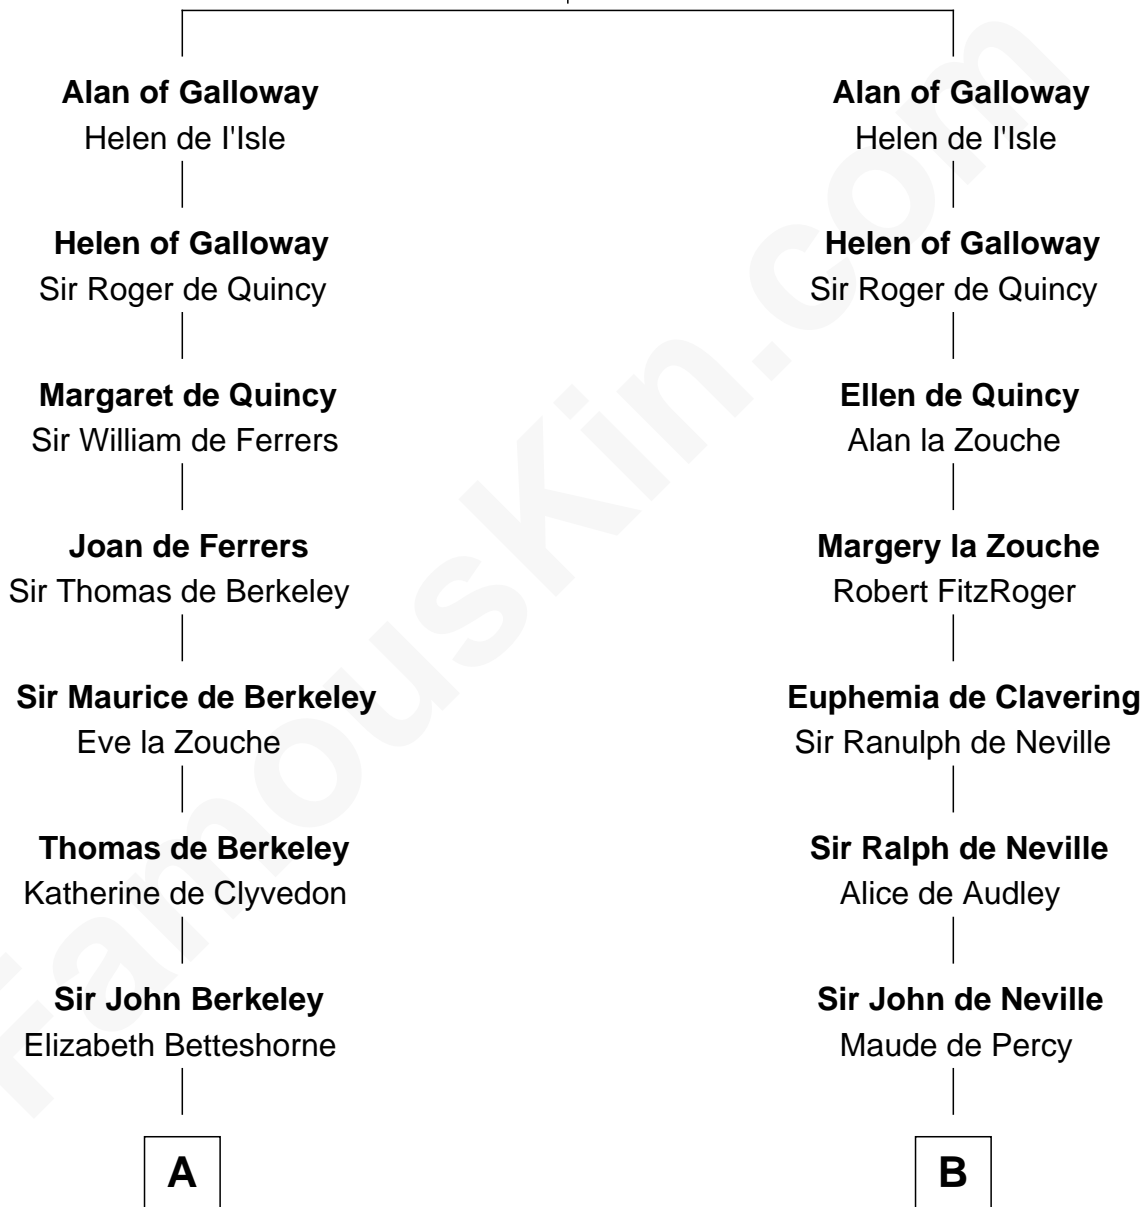

FamousKin.com
Relationship Chart of
Oliver Wendell Holmes, Jr.
U.S. Supreme Court Justice

19th cousin 2 times removed of

Thomas Jefferson

3rd U.S. President and Signer of the Declaration of Independence

Roland of Galloway
 Helena de Morville

C

Sarah Oliver
Jacob Wendell

Oliver Wendell
Mary Jackson

Sarah Wendell
Rev. Abiel Holmes

Oliver Wendell Holmes
Amelia Lee Jackson

Oliver Wendell Holmes, Jr.
U.S. Supreme Court Justice

D

Isham Randolph
Jane Rogers

Jane Randolph
Peter Jefferson

Thomas Jefferson
3rd U.S. President

FamousKin.com