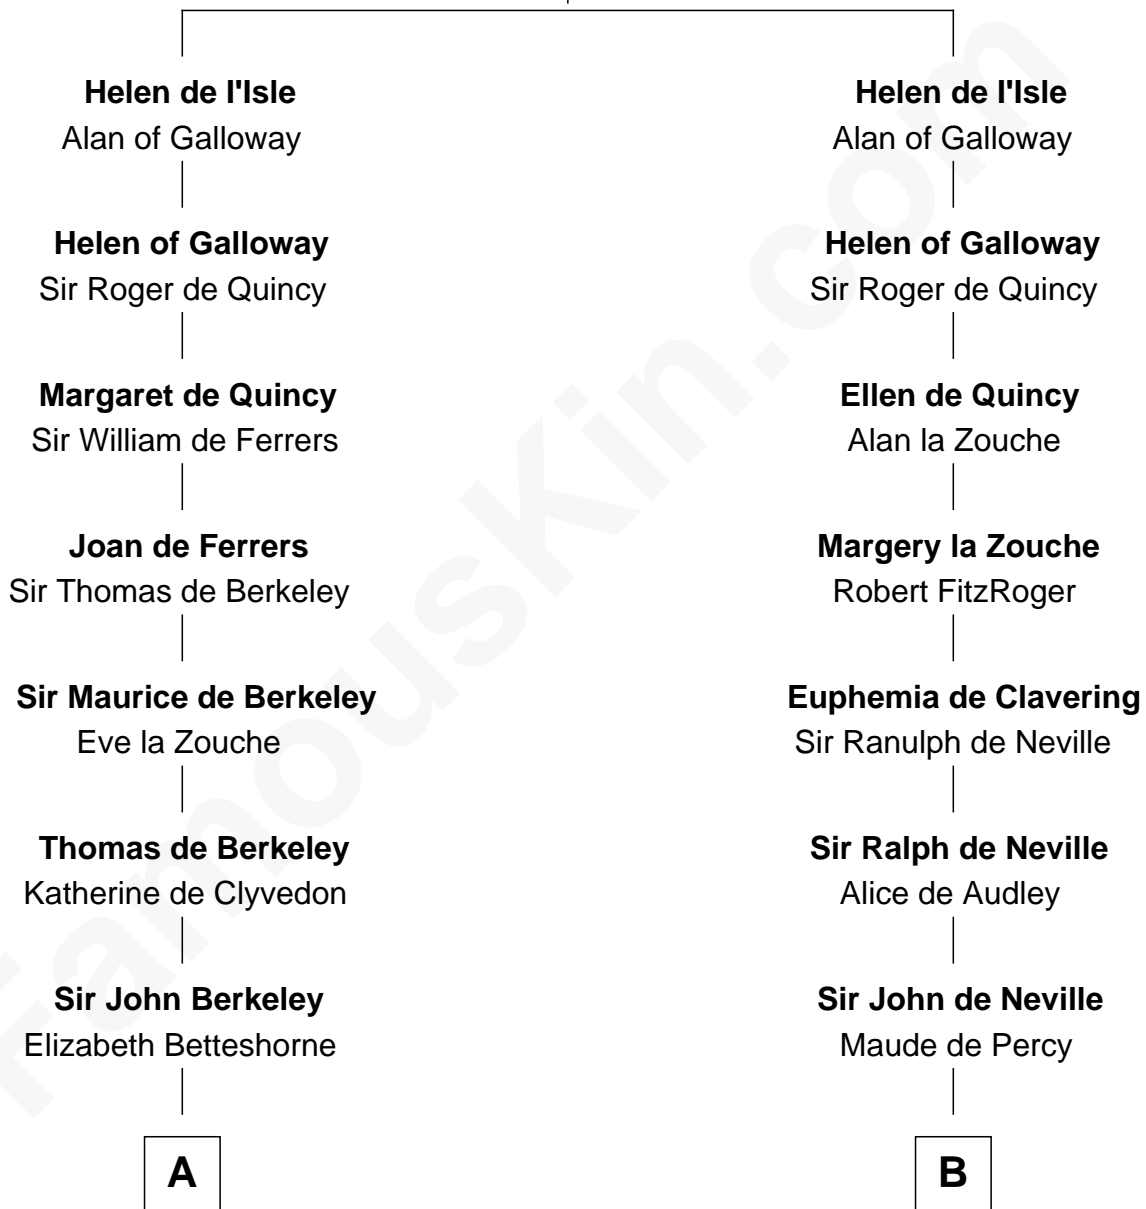

**FamousKin.com**  
**Relationship Chart of**  
**Oliver Wendell Holmes, Jr.**  
*U.S. Supreme Court Justice*

19th cousin 2 times removed of

**Thomas Jefferson**

*3rd U.S. President and Signer of the Declaration of Independence*

**Reginald de l'Isle**  
 Fonia of Moray

**C**

**Sarah Oliver**  
Jacob Wendell

**Oliver Wendell**  
Mary Jackson

**Sarah Wendell**  
Rev. Abiel Holmes

**Oliver Wendell Holmes**  
Amelia Lee Jackson

**Oliver Wendell Holmes, Jr.**  
*U.S. Supreme Court Justice*

**D**

**Isham Randolph**  
Jane Rogers

**Jane Randolph**  
Peter Jefferson

**Thomas Jefferson**  
*3rd U.S. President*

FamousKin.com