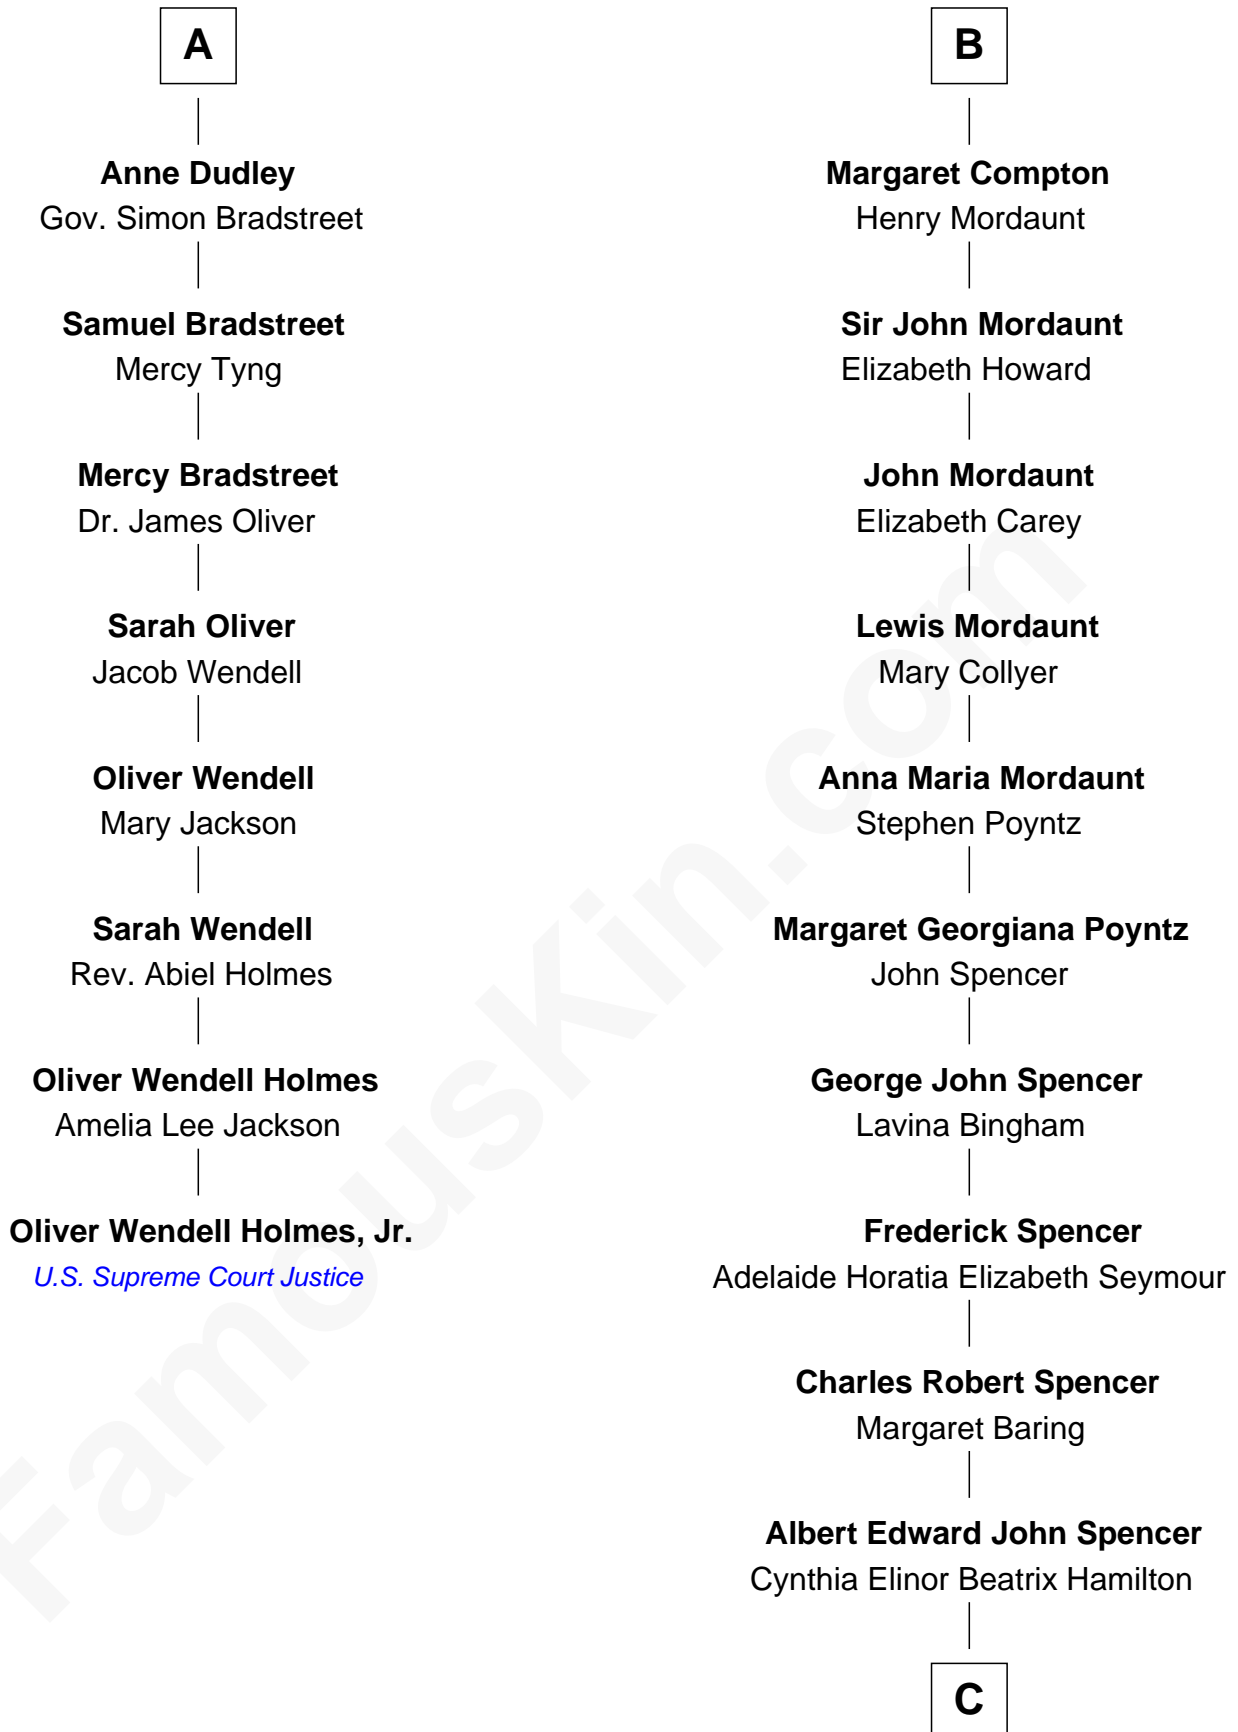

FamousKin.com
Relationship Chart of
Oliver Wendell Holmes, Jr.
U.S. Supreme Court Justice

14th cousin 4 times removed of

Princess Diana
Princess of Wales

C

Edward John Spencer
Frances Ruth Burke Roche

Princess Diana
Princess of Wales