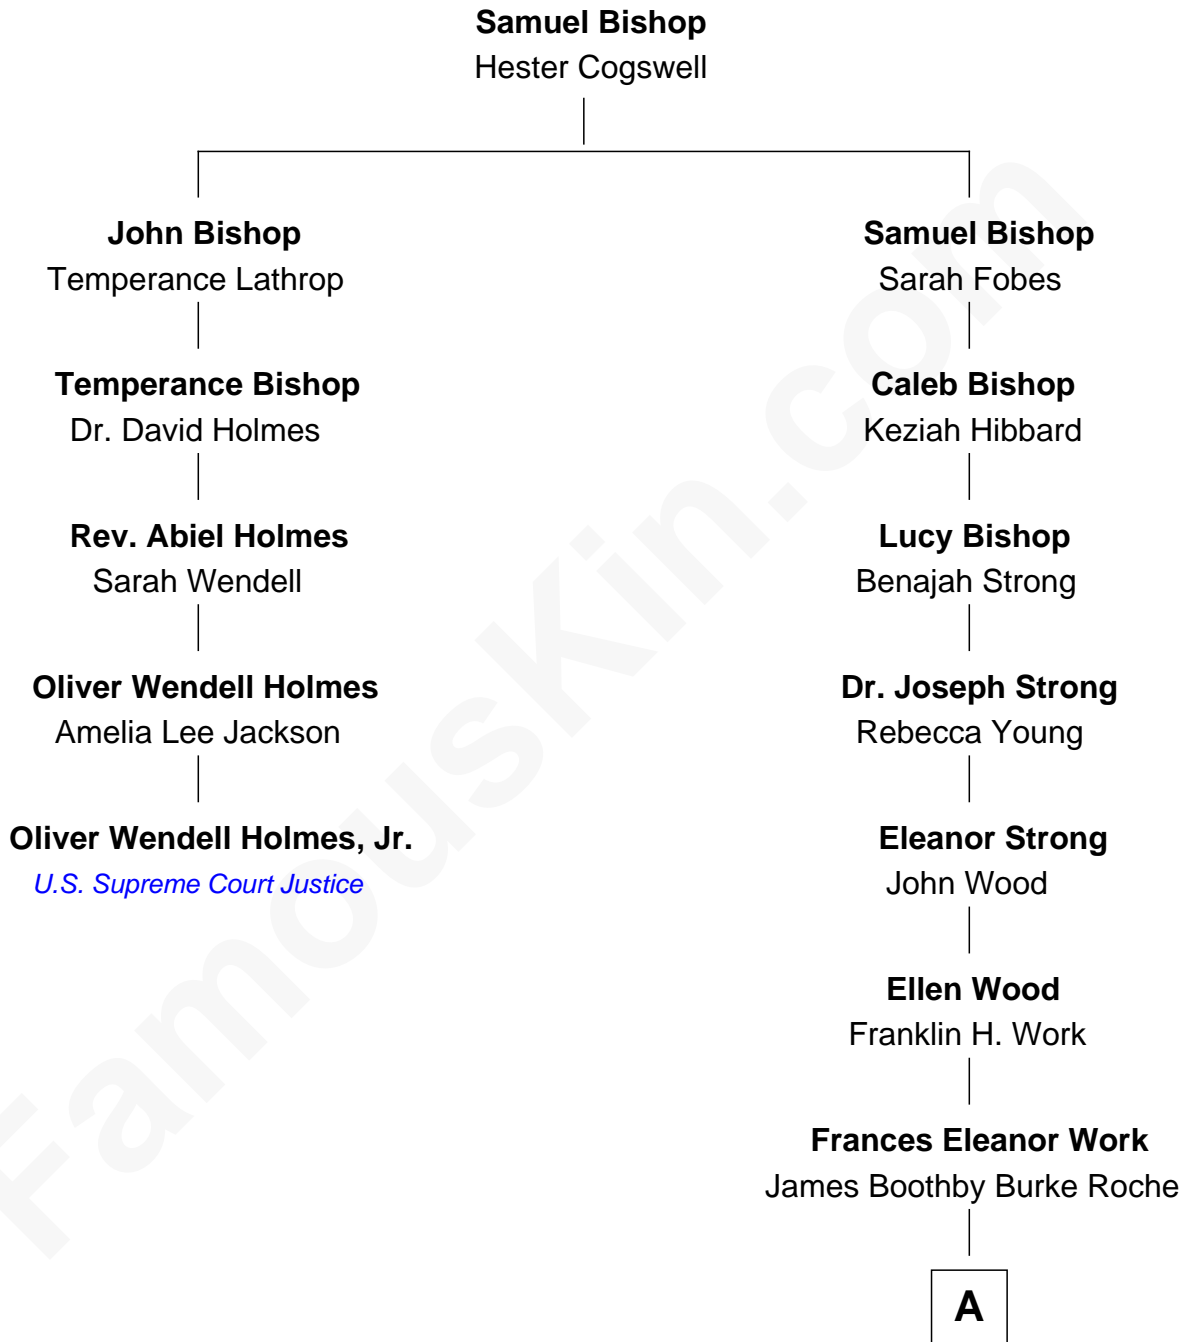

FamousKin.com
Relationship Chart of
Oliver Wendell Holmes, Jr.
U.S. Supreme Court Justice

4th cousin 5 times removed of

Princess Diana
Princess of Wales

A

Edmund Maurice Burke Roche

Ruth Sylvia Gill

Frances Ruth Burke Roche

Edward John Spencer

Princess Diana

Princess of Wales

FamousKin.com