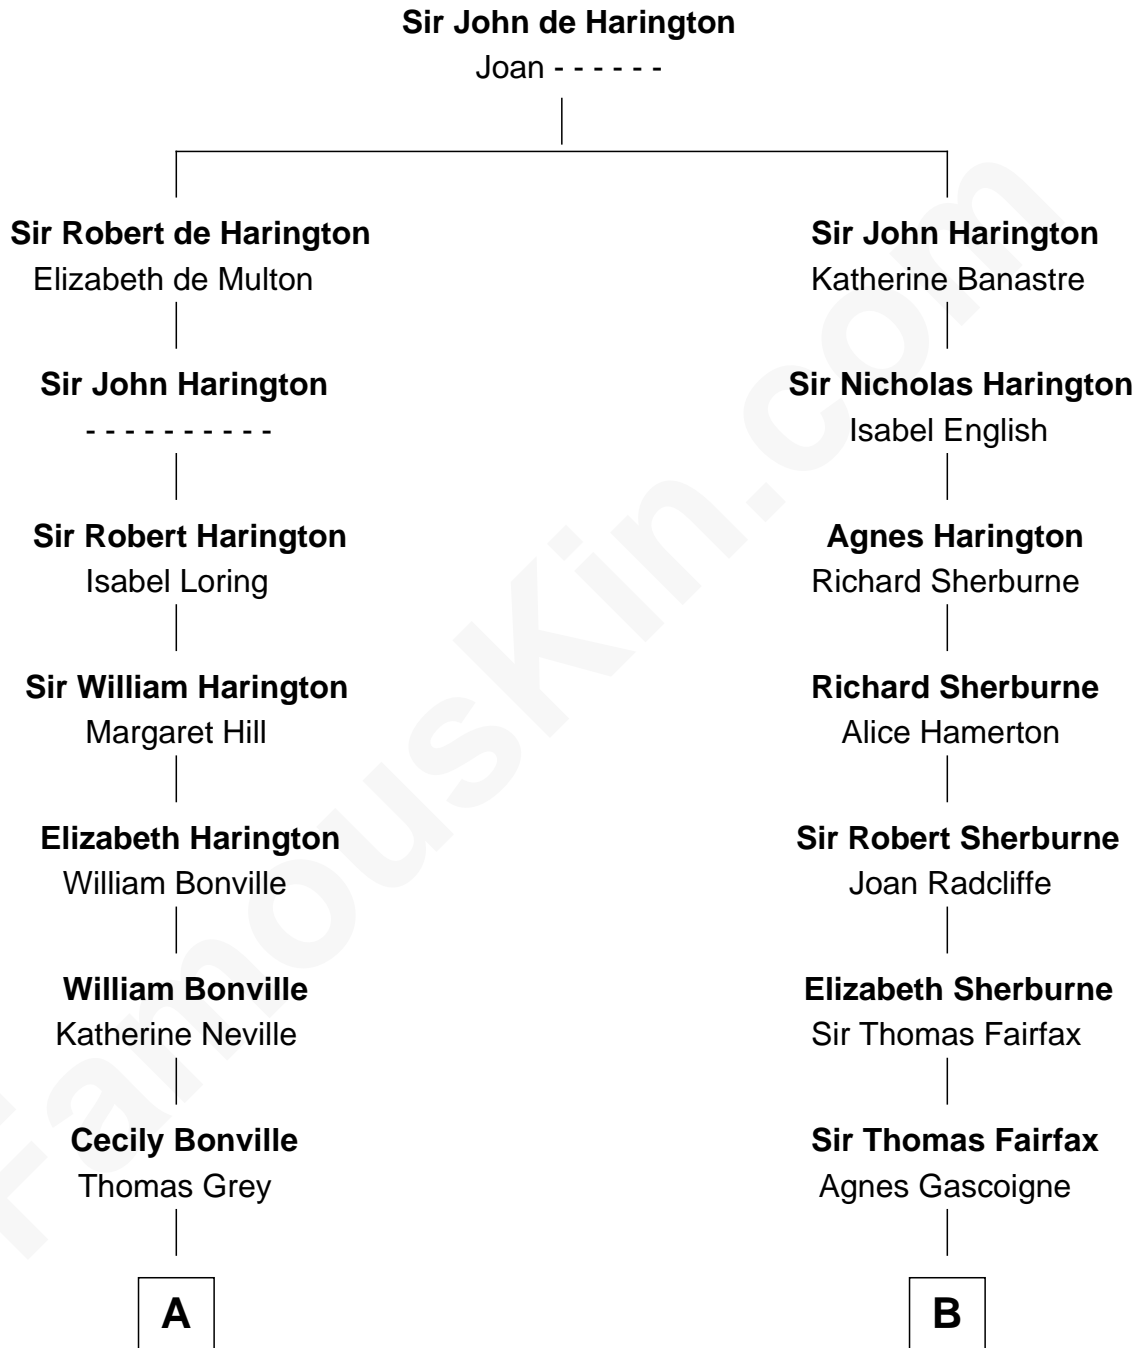

**FamousKin.com**  
**Relationship Chart of**  
**Oliver Wendell Holmes, Jr.**  
*U.S. Supreme Court Justice*

18th cousin 3 times removed of

**Catherine Middleton**  
*Princess of Wales*

**C**

**Oliver Wendell Holmes**  
Amelia Lee Jackson

**Oliver Wendell Holmes, Jr.**  
*U.S. Supreme Court Justice*

**D**

**Francis Martineau Lupton**  
Harriet Albina Davis

**Olive Christina Lupton**  
Richard Noel Middleton

**Peter Francis Middleton**  
Valerie Glassborow