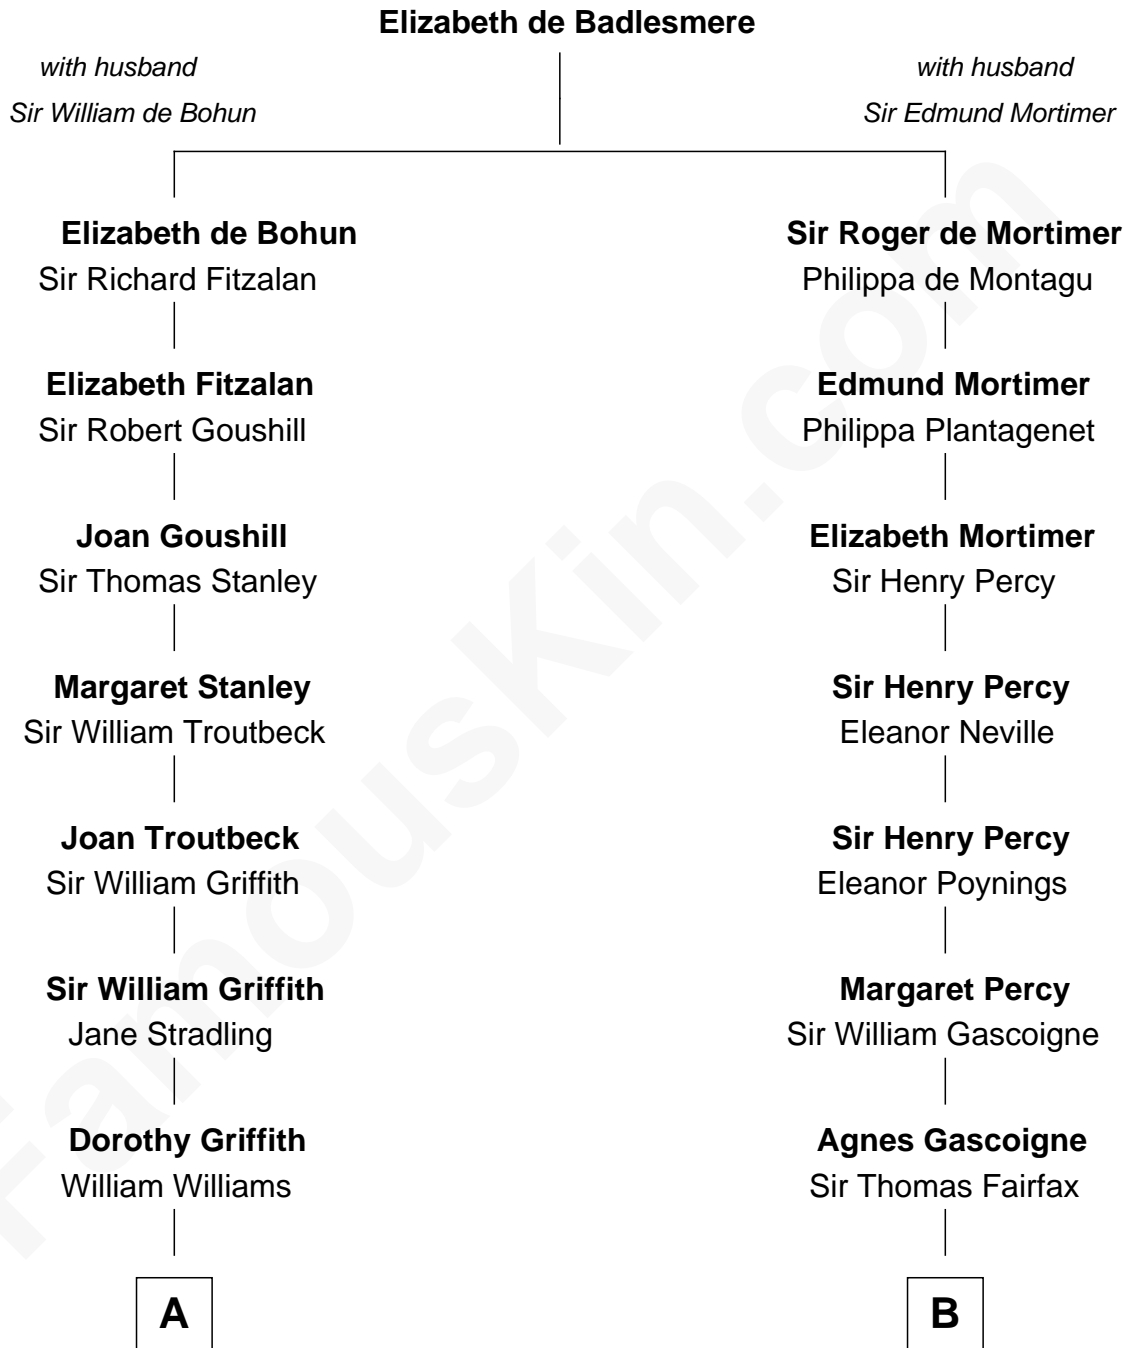

FamousKin.com
Relationship Chart of
Oliver Wendell Holmes, Jr.
U.S. Supreme Court Justice

16th cousin 5 times removed of

Catherine Middleton
Princess of Wales

C

Francis Martineau Lupton

Harriet Albina Davis

Olive Christina Lupton

Richard Noel Middleton

Peter Francis Middleton

Valerie Glassborow

Michael Francis Middleton

Carole Elizabeth Goldsmith

Catherine Middleton

Princess of Wales