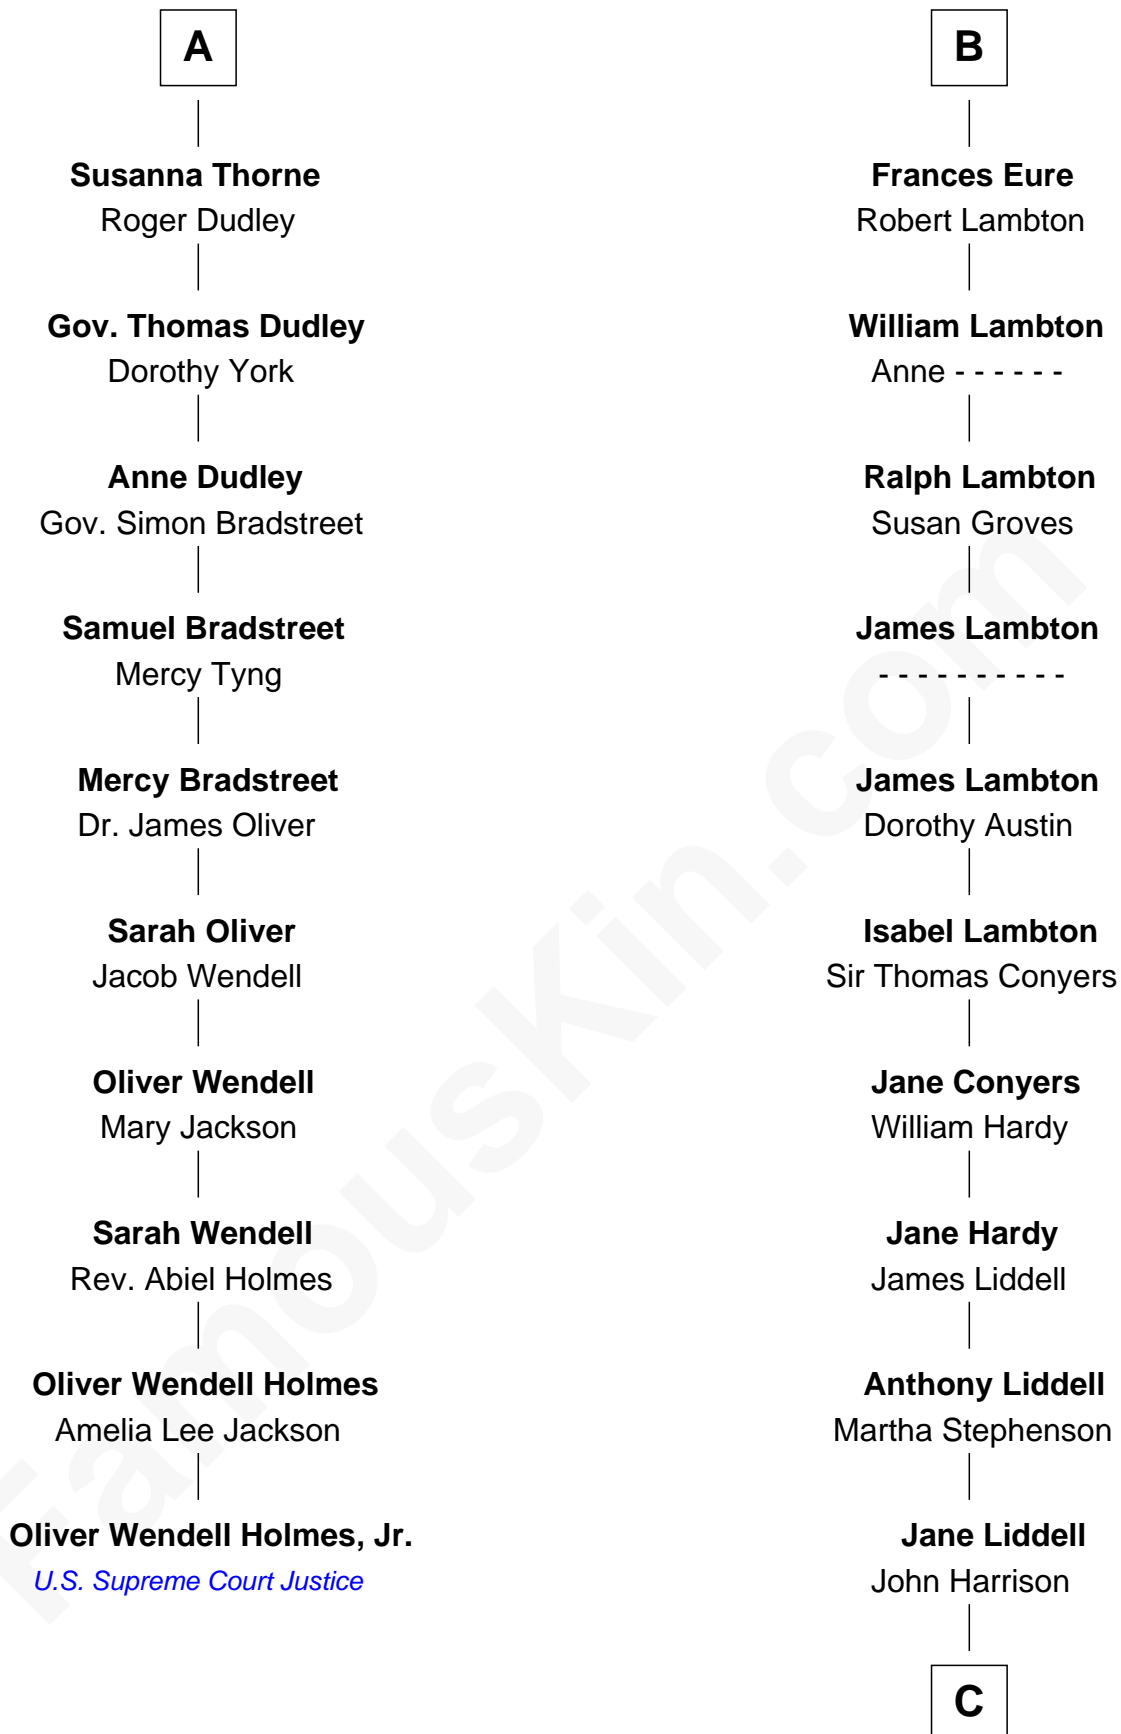

**FamousKin.com**  
**Relationship Chart of**  
**Oliver Wendell Holmes, Jr.**  
*U.S. Supreme Court Justice*

**16th cousin 5 times removed of**

**Catherine Middleton**  
*Princess of Wales*

**C**

**John Harrison**

Jane Hill

**Thomas Harrison**

Elizabeth Mary Temple

**Dorothy Harrison**

Ronald John James Goldsmith

**Carole Elizabeth Goldsmith**

Michael Francis Middleton

**Catherine Middleton**

*Princess of Wales*