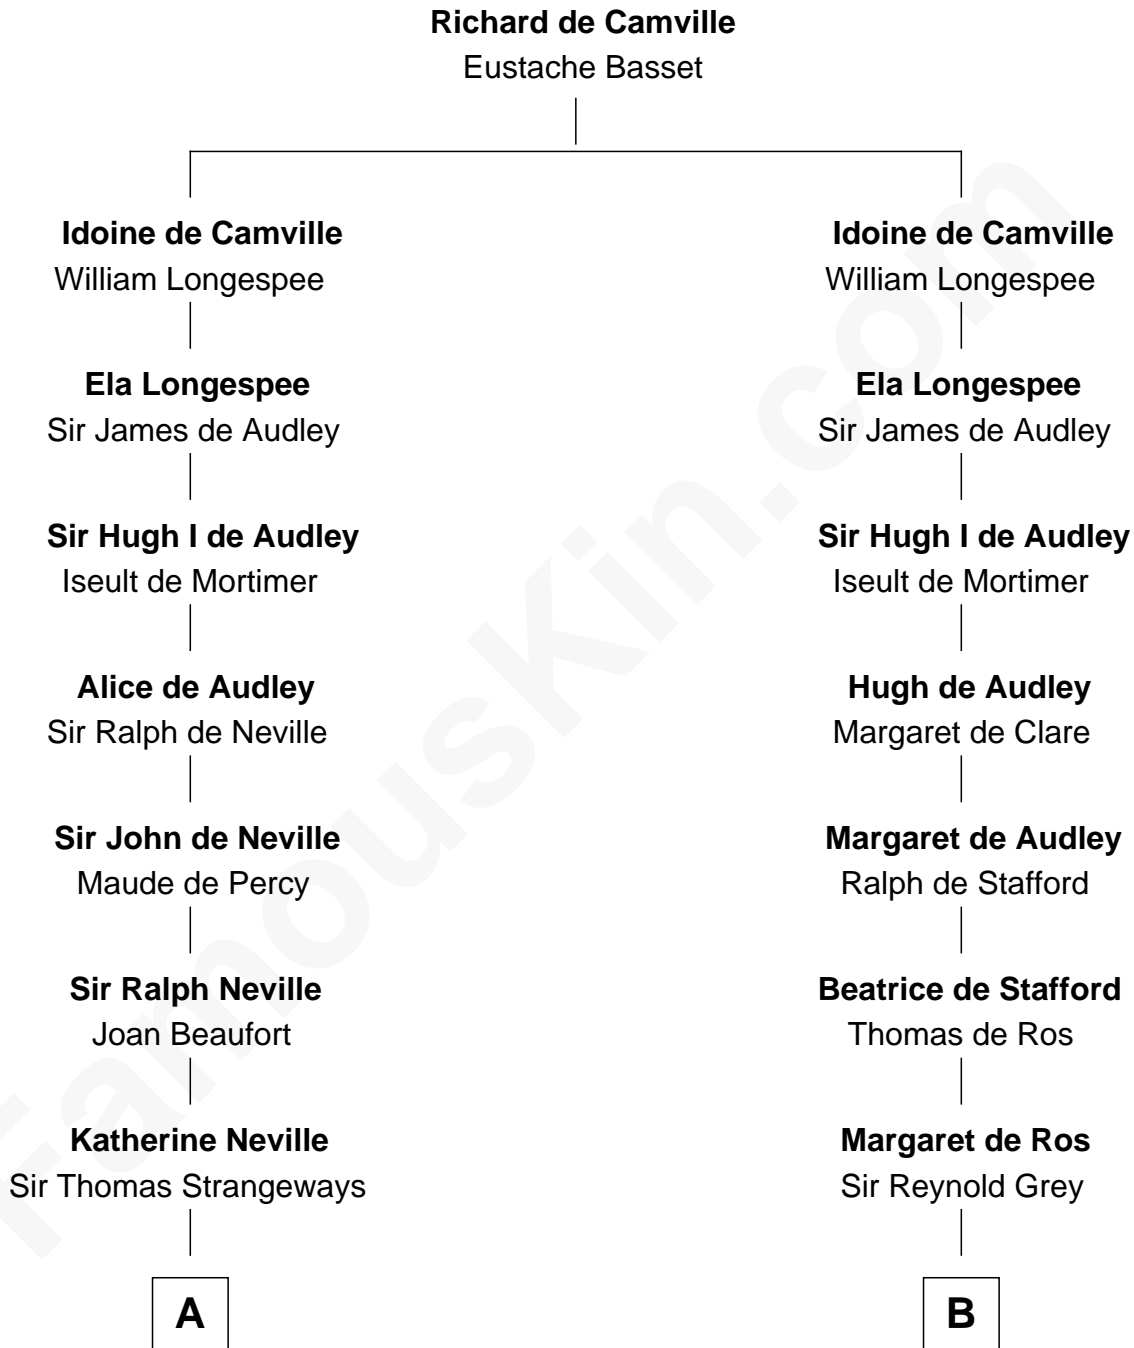

**FamousKin.com**  
**Relationship Chart of**  
**Oliver Wendell Holmes, Jr.**  
*U.S. Supreme Court Justice*

**20th cousin 1 time removed of**  
**William Rufus Day**  
*36th U.S. Secretary of State*

**C**

**Oliver Wendell**

Mary Jackson

**Sarah Wendell**

Rev. Abiel Holmes

**Oliver Wendell Holmes**

Amelia Lee Jackson

**Oliver Wendell Holmes, Jr.**

*U.S. Supreme Court Justice*

**D**

**Ebenezer Spalding**

Mary Fassett

**Dr. Rufus Spalding**

Lydia Paine

**Rufus Paine Spalding**

Lucretia A. Swift

**Emily Swift Spalding**