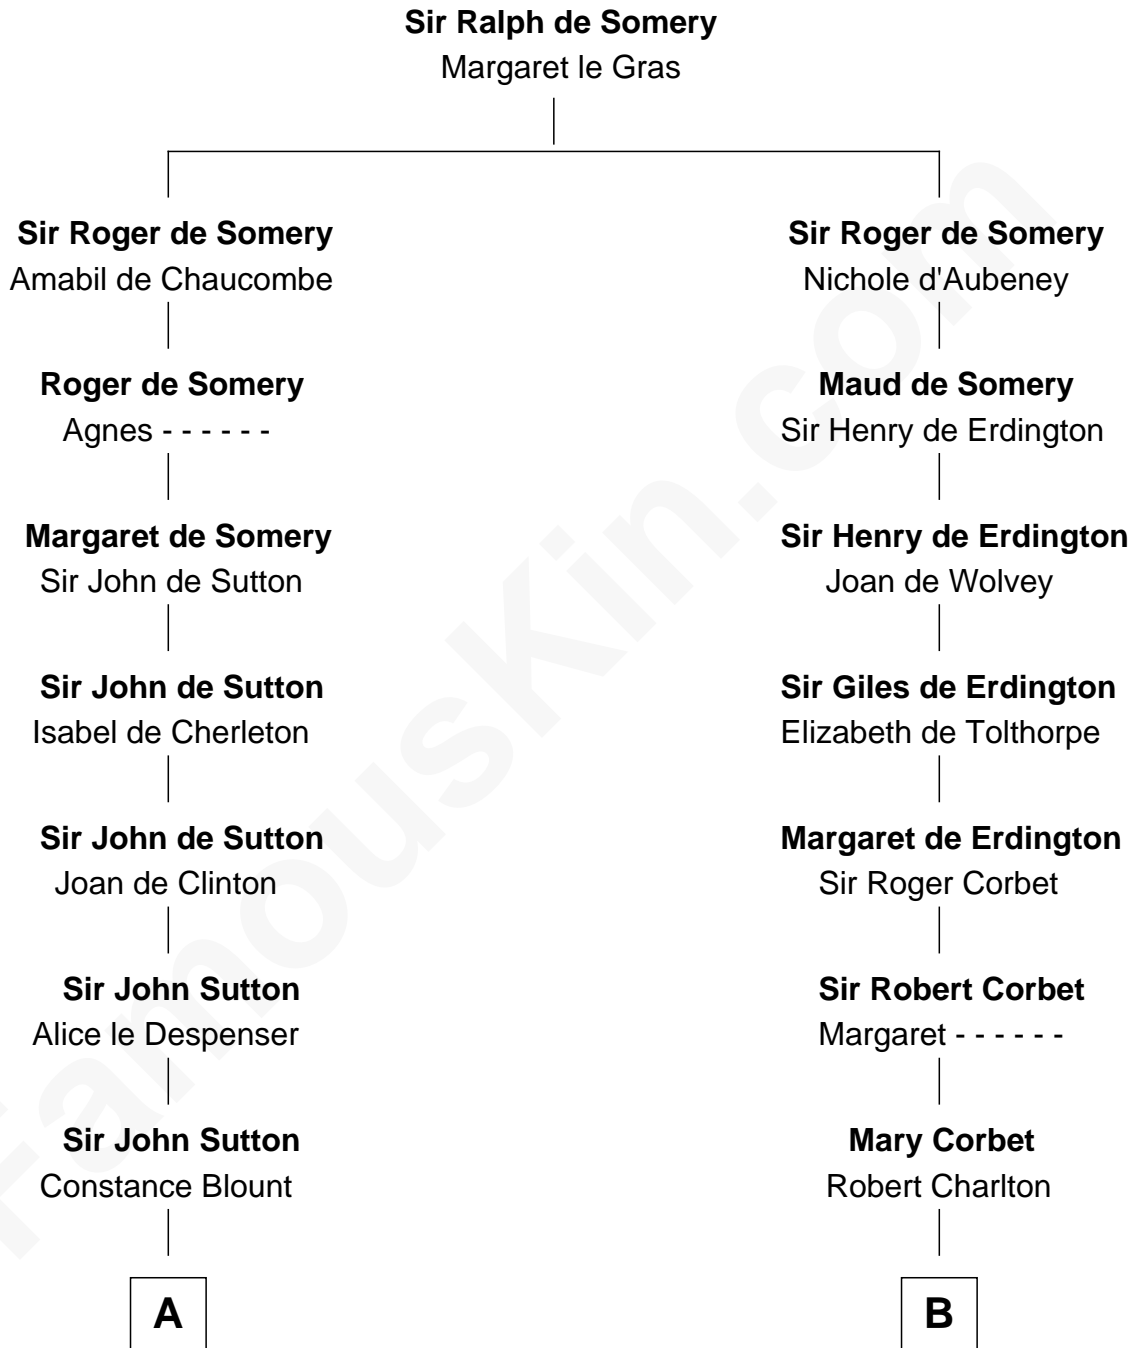

FamousKin.com
Relationship Chart of
Oliver Wendell Holmes, Jr.
U.S. Supreme Court Justice

19th cousin 2 times removed of
William Rufus Day
36th U.S. Secretary of State

C

Sarah Oliver
Jacob Wendell

Oliver Wendell
Mary Jackson

Sarah Wendell
Rev. Abiel Holmes

Oliver Wendell Holmes
Amelia Lee Jackson

Oliver Wendell Holmes, Jr.
U.S. Supreme Court Justice

D

Rufus Paine Spalding
Lucretia A. Swift

Emily Swift Spalding
Luther Day

William Rufus Day
36th U.S. Secretary of State