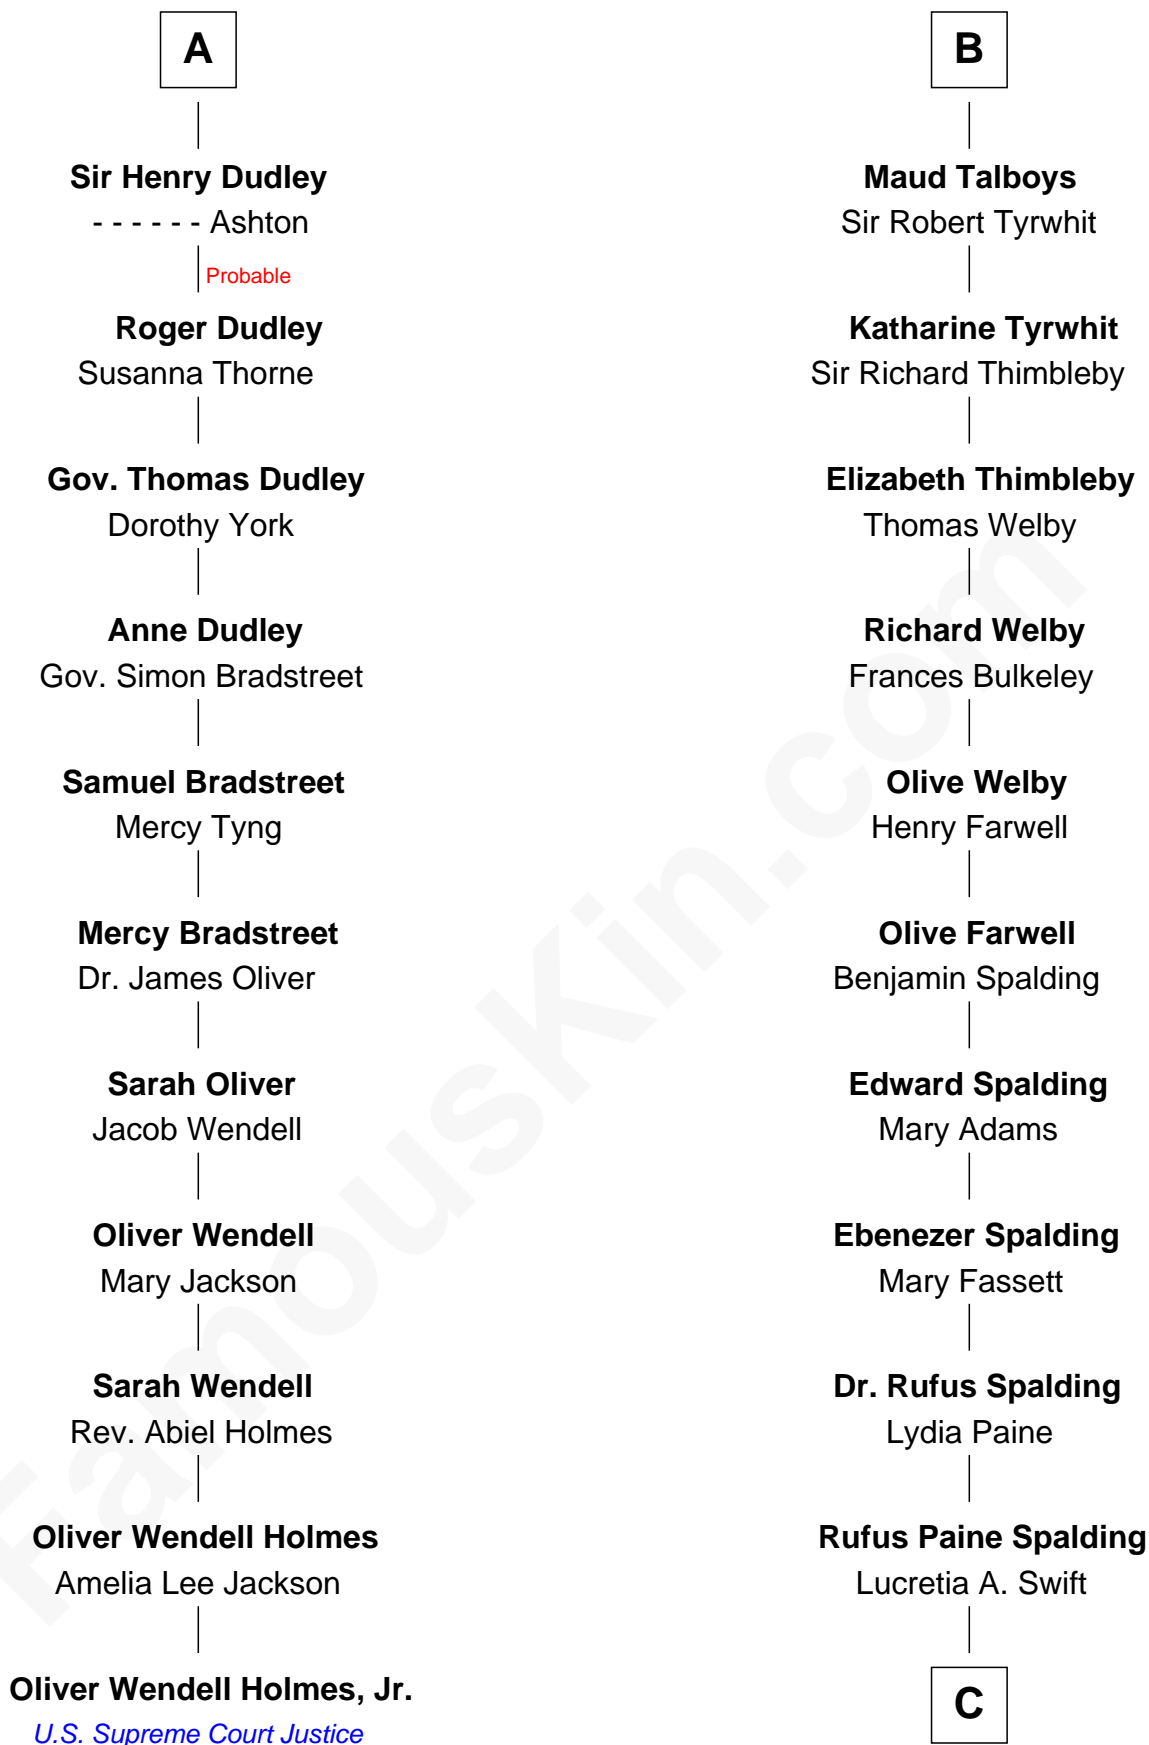

FamousKin.com
Relationship Chart of
Oliver Wendell Holmes, Jr.
U.S. Supreme Court Justice

17th cousin 1 time removed of
William Rufus Day
36th U.S. Secretary of State

C

Emily Swift Spalding

Luther Day

William Rufus Day

36th U.S. Secretary of State

FamousKin.com