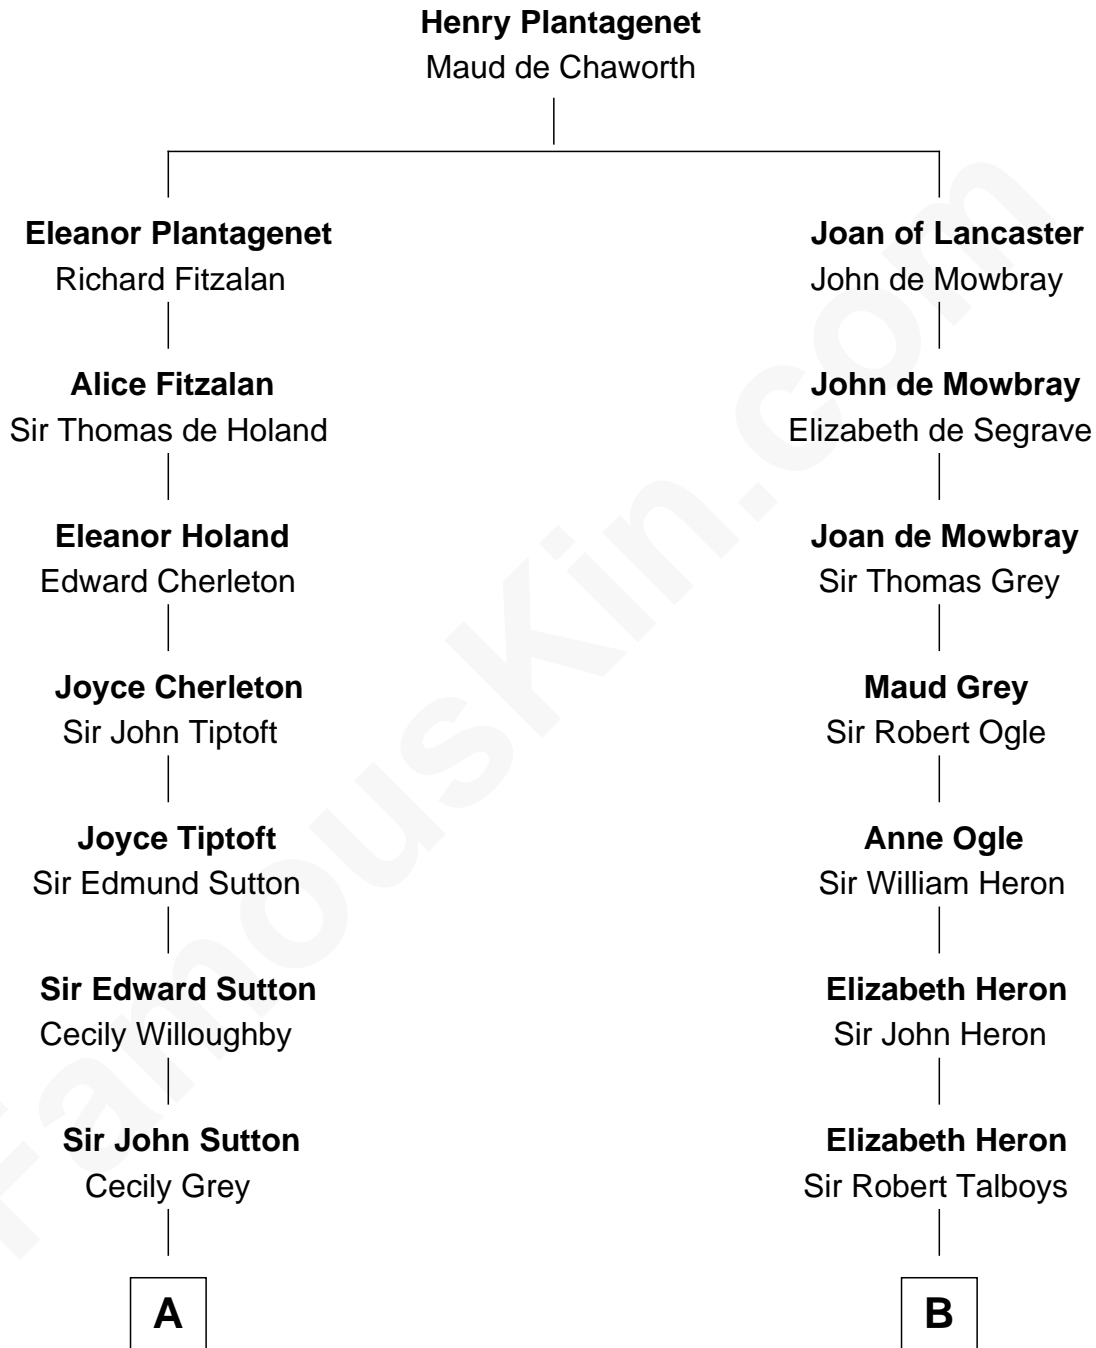

FamousKin.com
Relationship Chart of
Oliver Wendell Holmes, Jr.
U.S. Supreme Court Justice

17th cousin 1 time removed of
William Rufus Day
36th U.S. Secretary of State

C

Emily Swift Spalding

Luther Day

William Rufus Day

36th U.S. Secretary of State

FamousKin.com