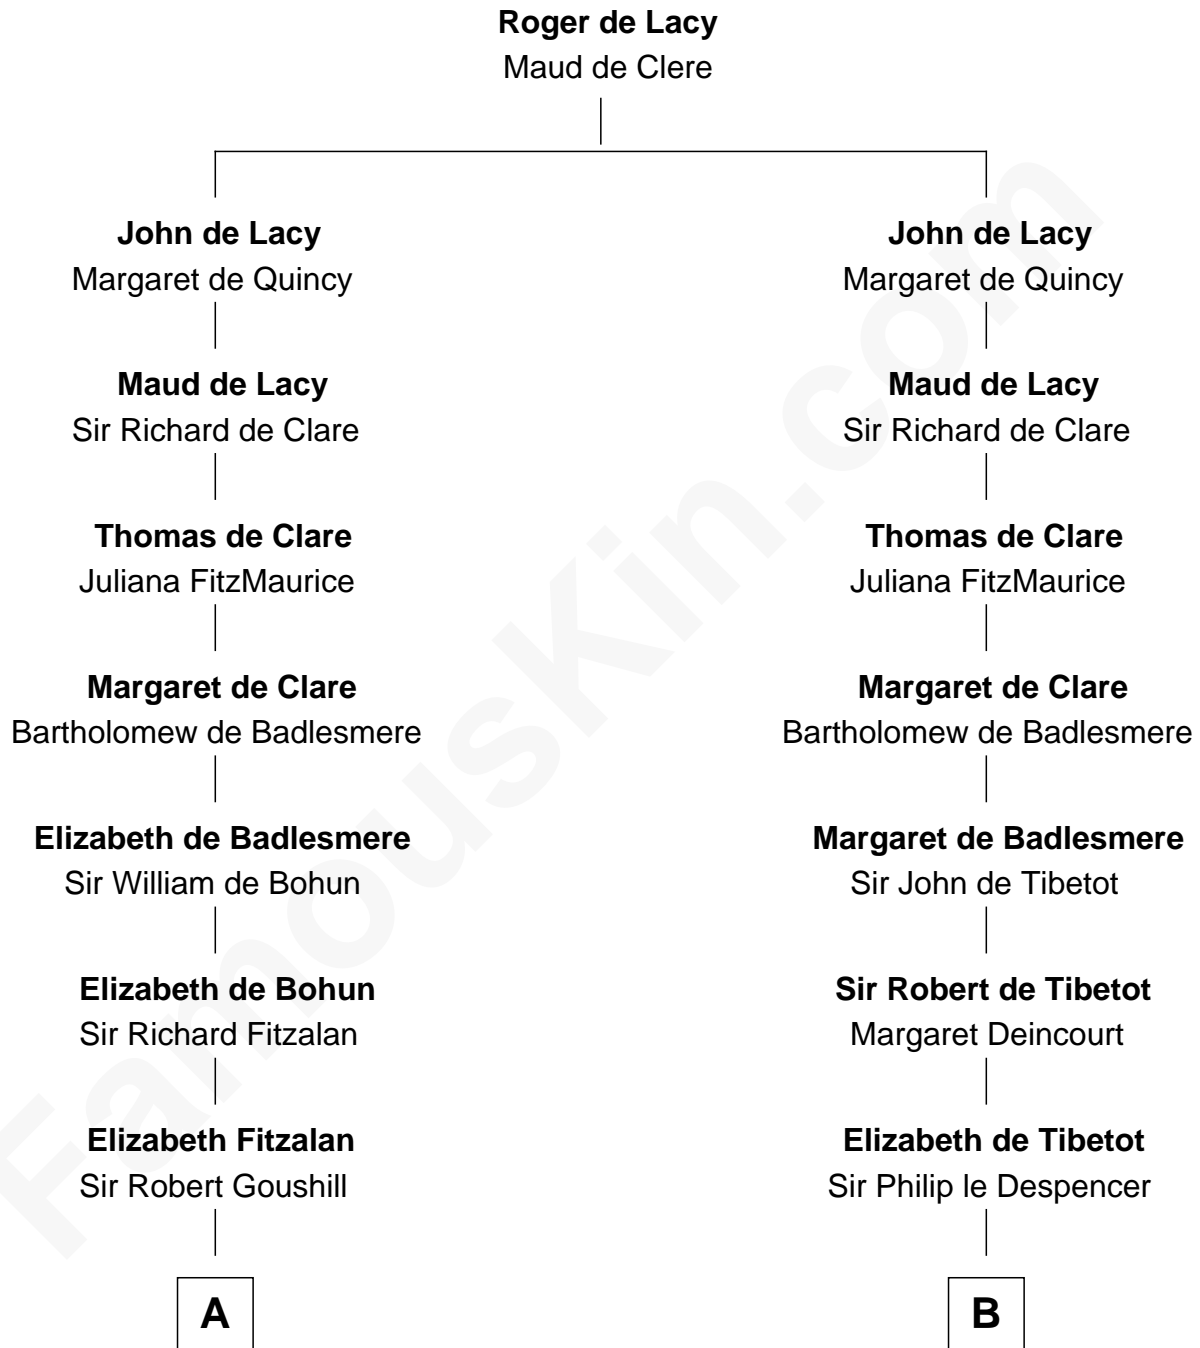

FamousKin.com
Relationship Chart of
Oliver Wendell Holmes, Jr.
U.S. Supreme Court Justice

21st cousin of
William Rufus Day
36th U.S. Secretary of State

A

Joan Goushill
Sir Thomas Stanley

Margaret Stanley
Sir William Troutbeck

Joan Troutbeck
Sir William Griffith

Sir William Griffith
Jane Stradling

Dorothy Griffith
William Williams

Jane Williams
William Coytmore

Rowland Coytmore
Katherine Myles

Elizabeth Coytmore
William Tyng

Mercy Tyng
Samuel Bradstreet