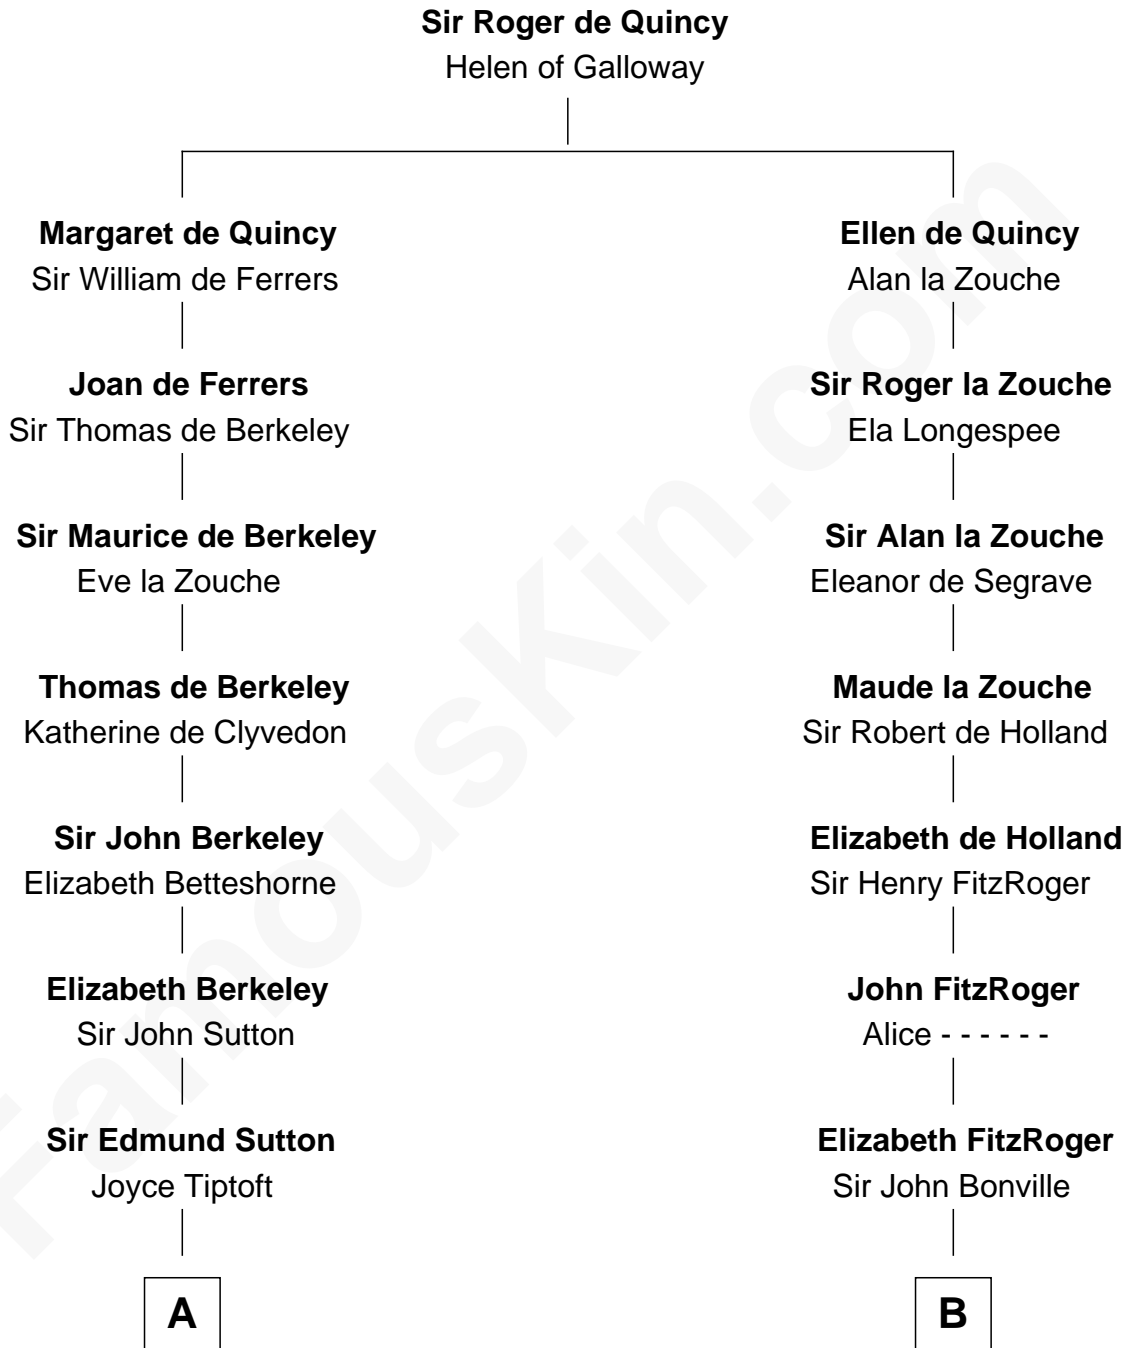

FamousKin.com
Relationship Chart of
Oliver Wendell Holmes, Jr.
U.S. Supreme Court Justice

19th cousin 2 times removed of
William Rufus Day
36th U.S. Secretary of State

C

Sarah Wendell
Rev. Abiel Holmes

Oliver Wendell Holmes
Amelia Lee Jackson

Oliver Wendell Holmes, Jr.
U.S. Supreme Court Justice

D

Ebenezer Spalding
Mary Fassett

Dr. Rufus Spalding
Lydia Paine

Rufus Paine Spalding
Lucretia A. Swift

Emily Swift Spalding
Luther Day

William Rufus Day
36th U.S. Secretary of State