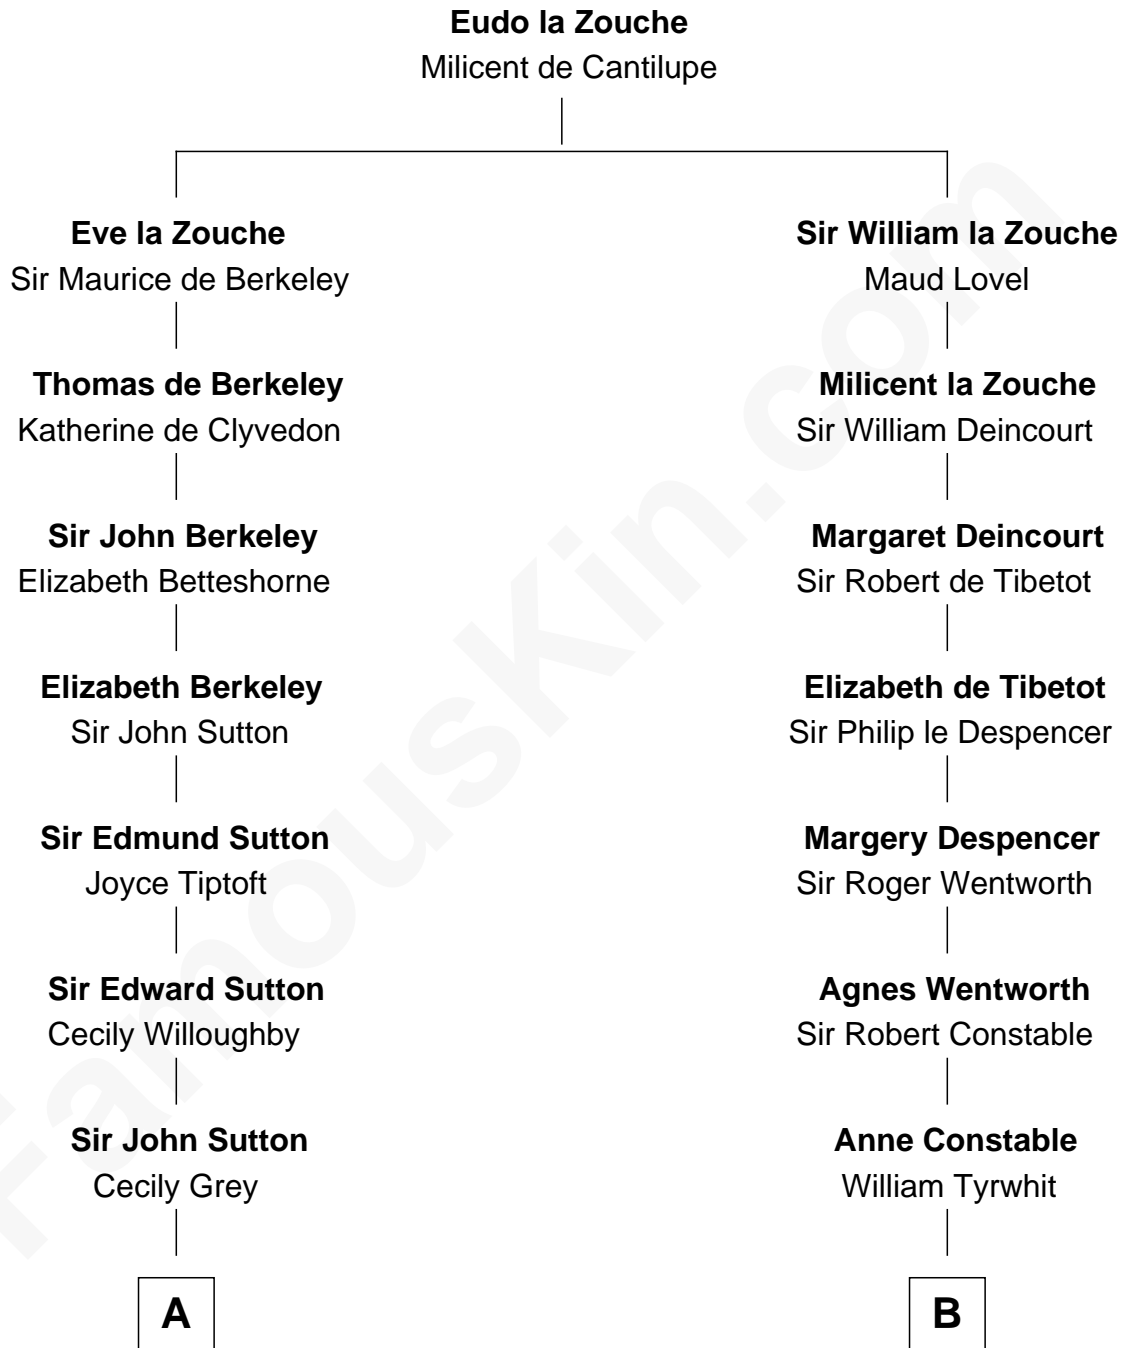

**FamousKin.com**  
**Relationship Chart of**  
**Oliver Wendell Holmes, Jr.**  
*U.S. Supreme Court Justice*

17th cousin 1 time removed of  
**William Rufus Day**  
*36th U.S. Secretary of State*

**C**

Emily Swift Spalding

Luther Day

**William Rufus Day**

*36th U.S. Secretary of State*

FamousKin.com