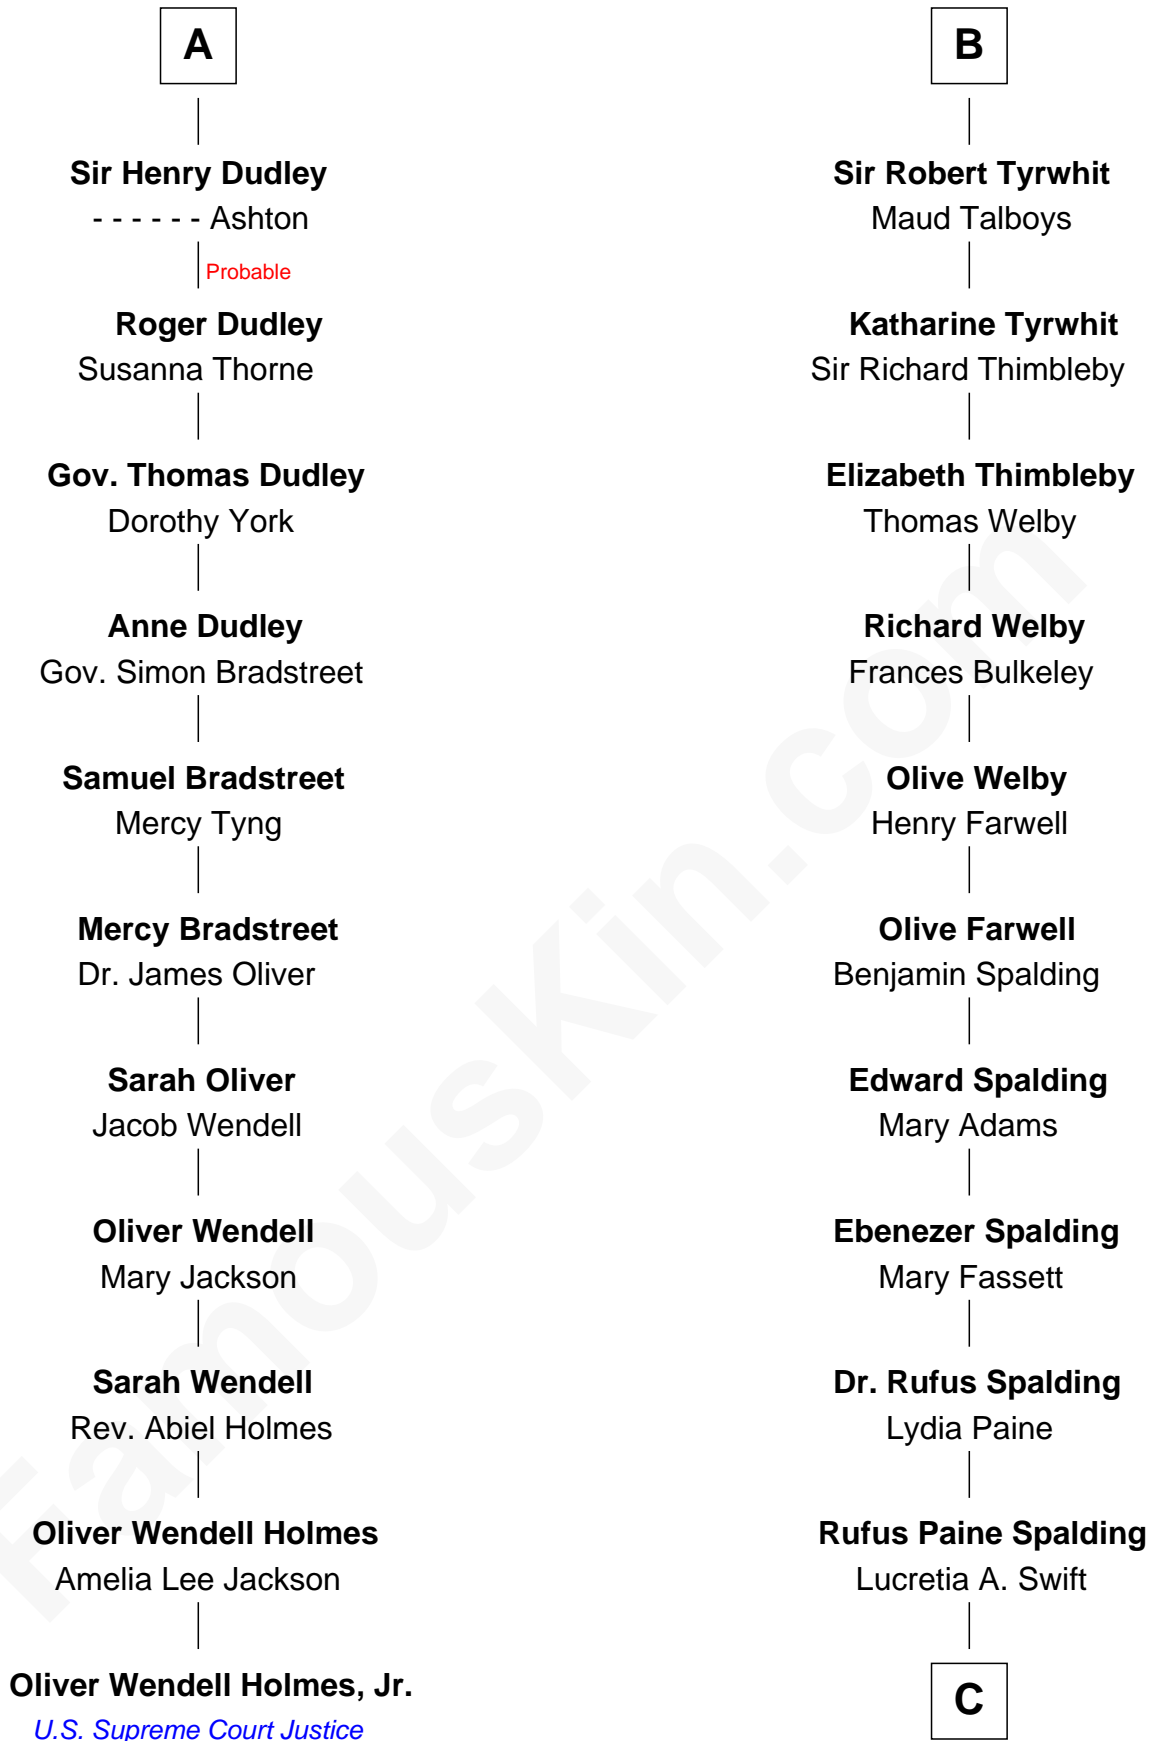

**FamousKin.com**  
**Relationship Chart of**  
**Oliver Wendell Holmes, Jr.**  
*U.S. Supreme Court Justice*

17th cousin 1 time removed of  
**William Rufus Day**  
*36th U.S. Secretary of State*

**C**

Emily Swift Spalding

Luther Day

**William Rufus Day**

*36th U.S. Secretary of State*

FamousKin.com