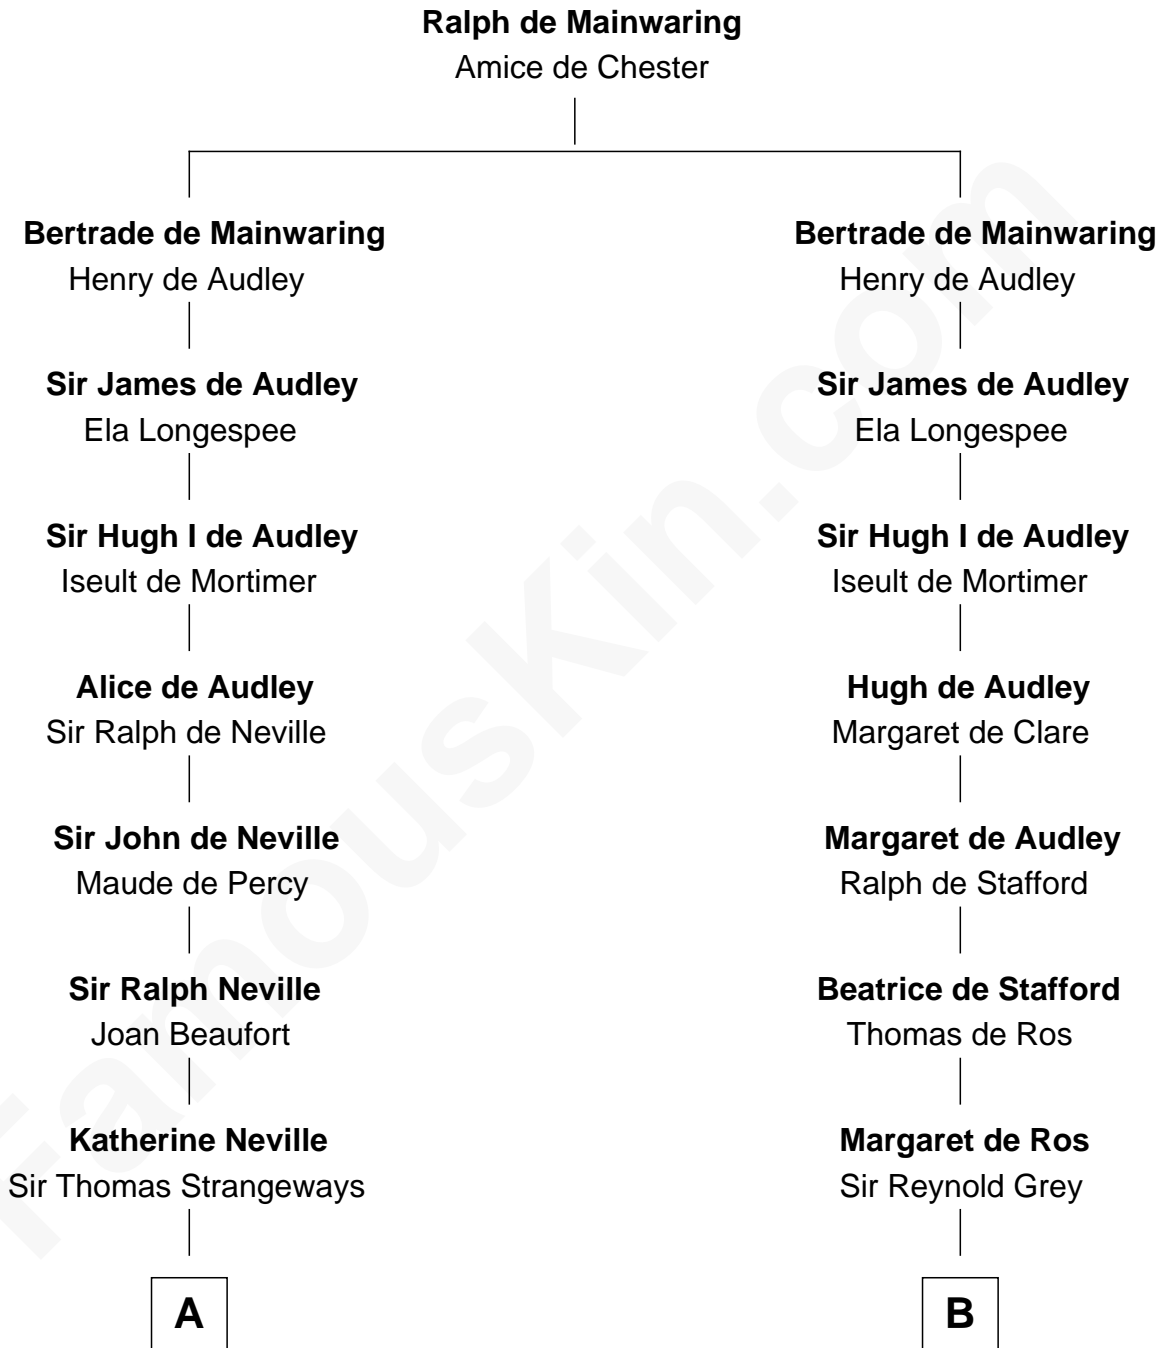

FamousKin.com
Relationship Chart of
Oliver Wendell Holmes, Jr.
U.S. Supreme Court Justice

20th cousin 1 time removed of
William Rufus Day
36th U.S. Secretary of State

C

Oliver Wendell

Mary Jackson

Sarah Wendell

Rev. Abiel Holmes

Oliver Wendell Holmes

Amelia Lee Jackson

Oliver Wendell Holmes, Jr.

U.S. Supreme Court Justice

D

Ebenezer Spalding

Mary Fassett