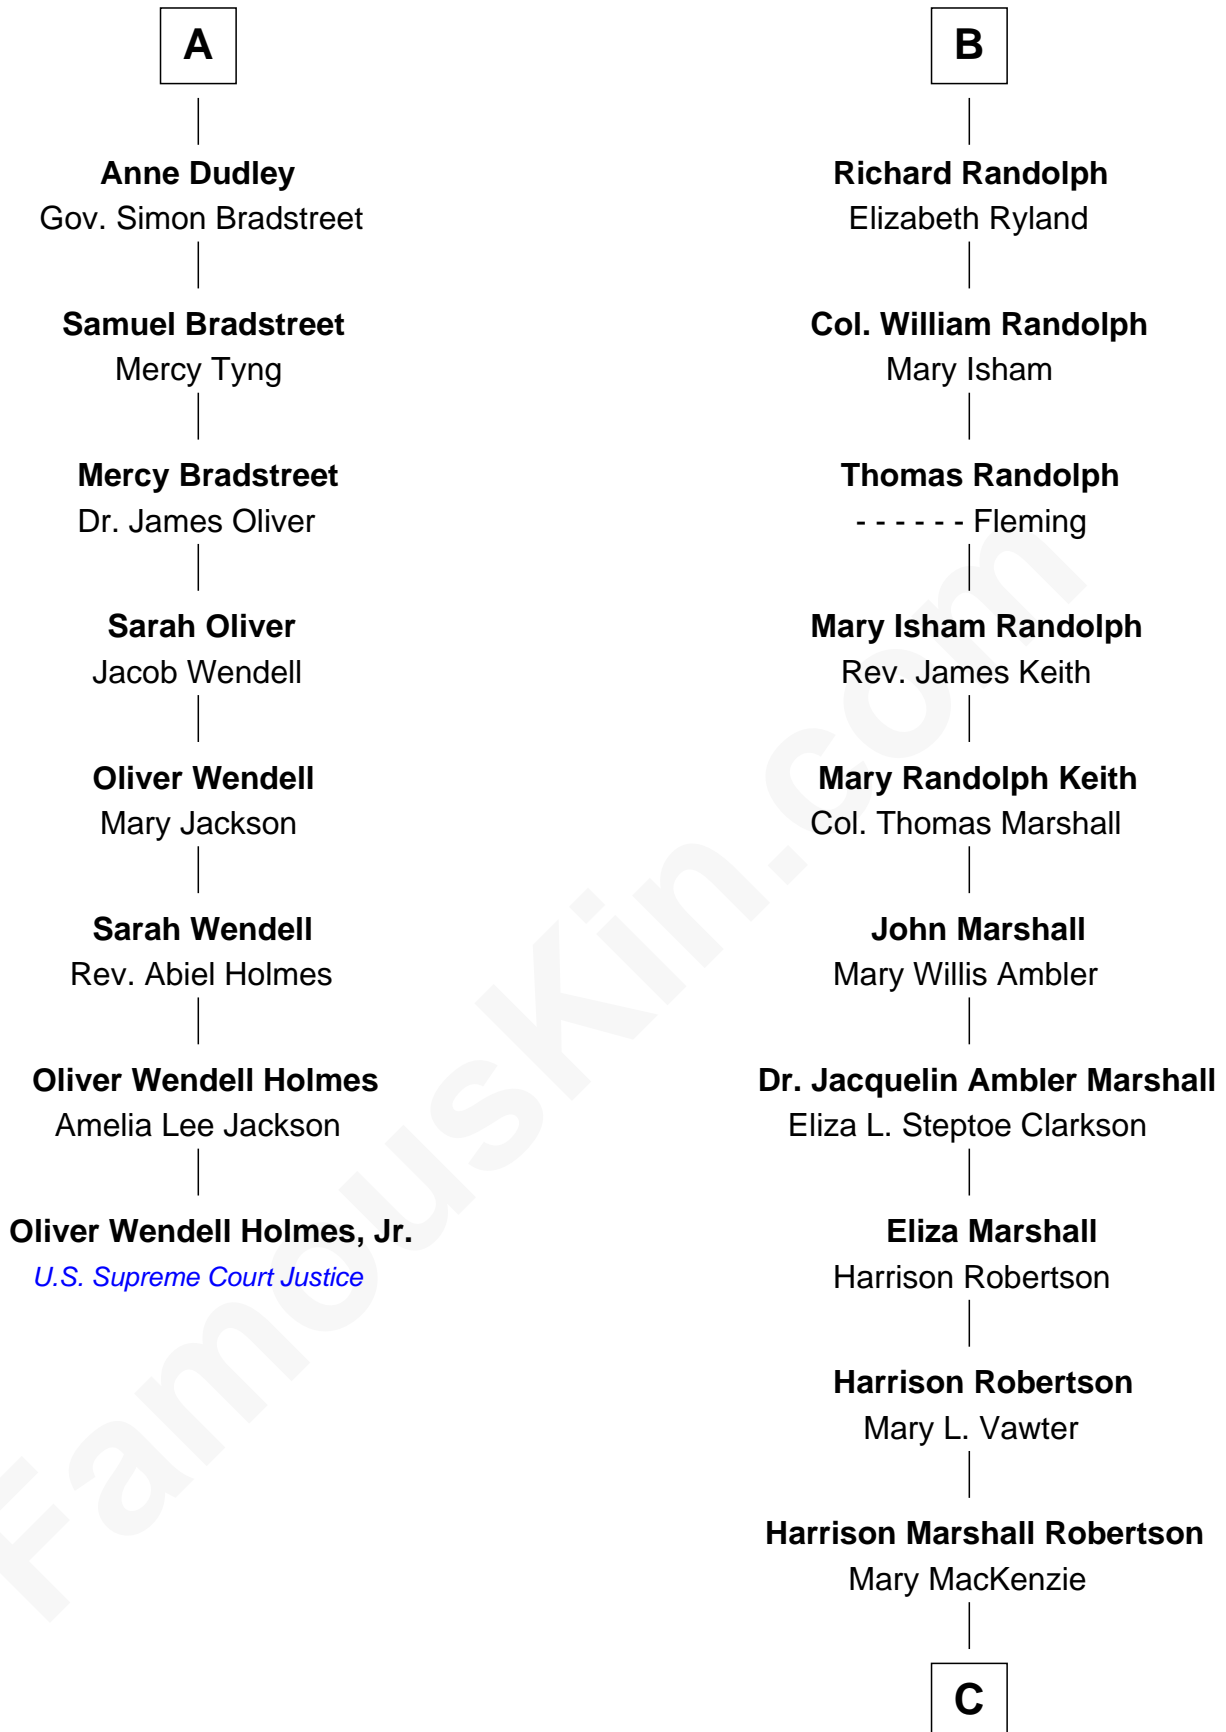

FamousKin.com
Relationship Chart of
Oliver Wendell Holmes, Jr.
U.S. Supreme Court Justice

14th cousin 4 times removed of
Mary Chapin Carpenter
Singer and Songwriter

C

Mary Bowie Robertson
Chapin Carpenter

Mary Chapin Carpenter
Singer and Songwriter

FamousKin.com