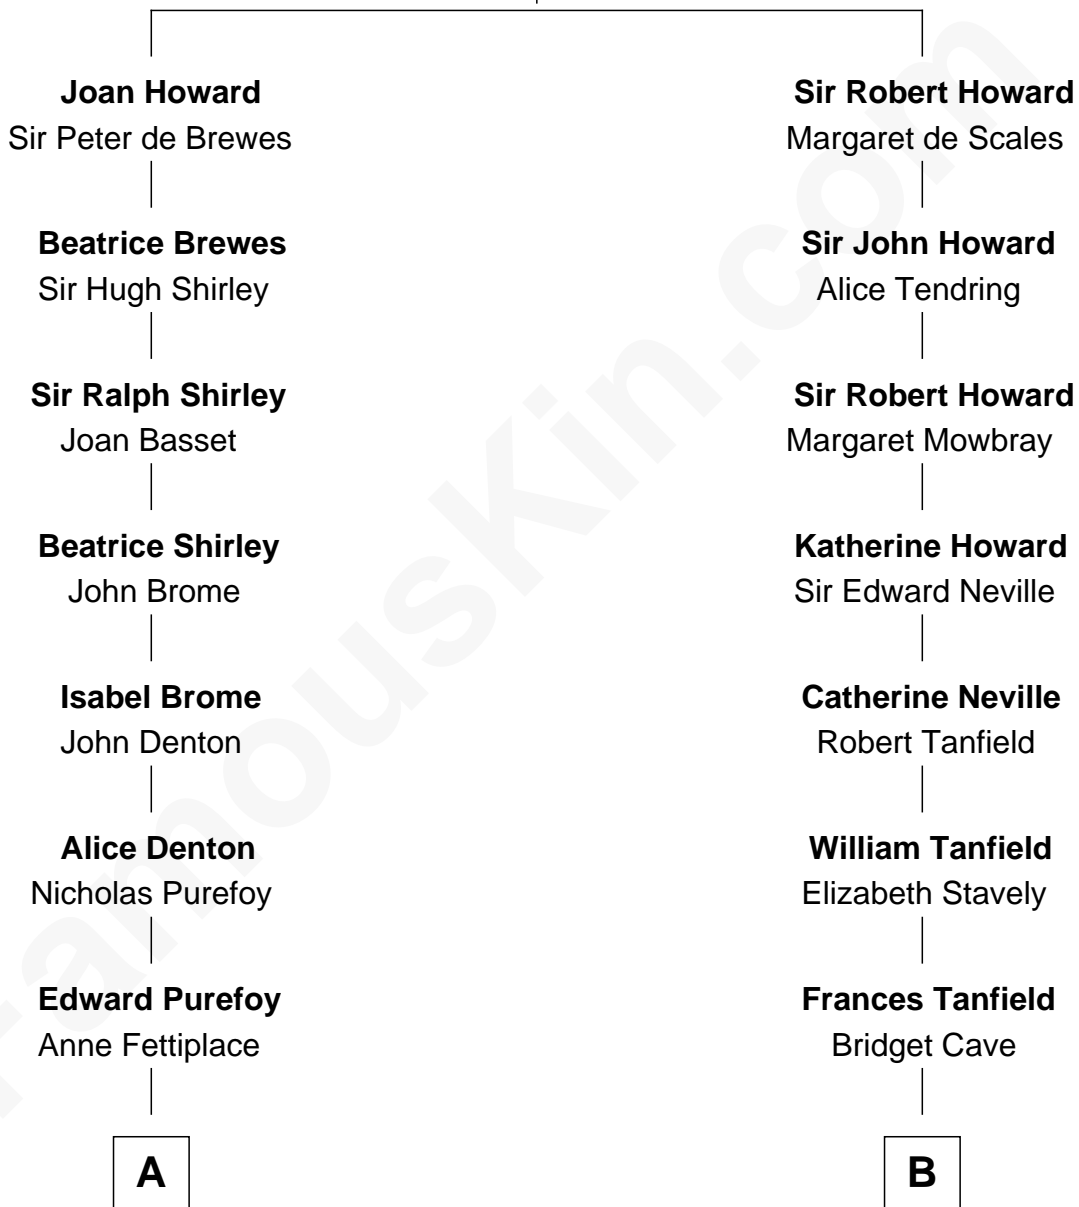

FamousKin.com
Relationship Chart of
Oliver Wendell Holmes, Jr.
U.S. Supreme Court Justice

17th cousin 4 times removed of
Mary Chapin Carpenter
Singer and Songwriter

Sir John Howard
 Alice de Bois

C

Eliza Marshall