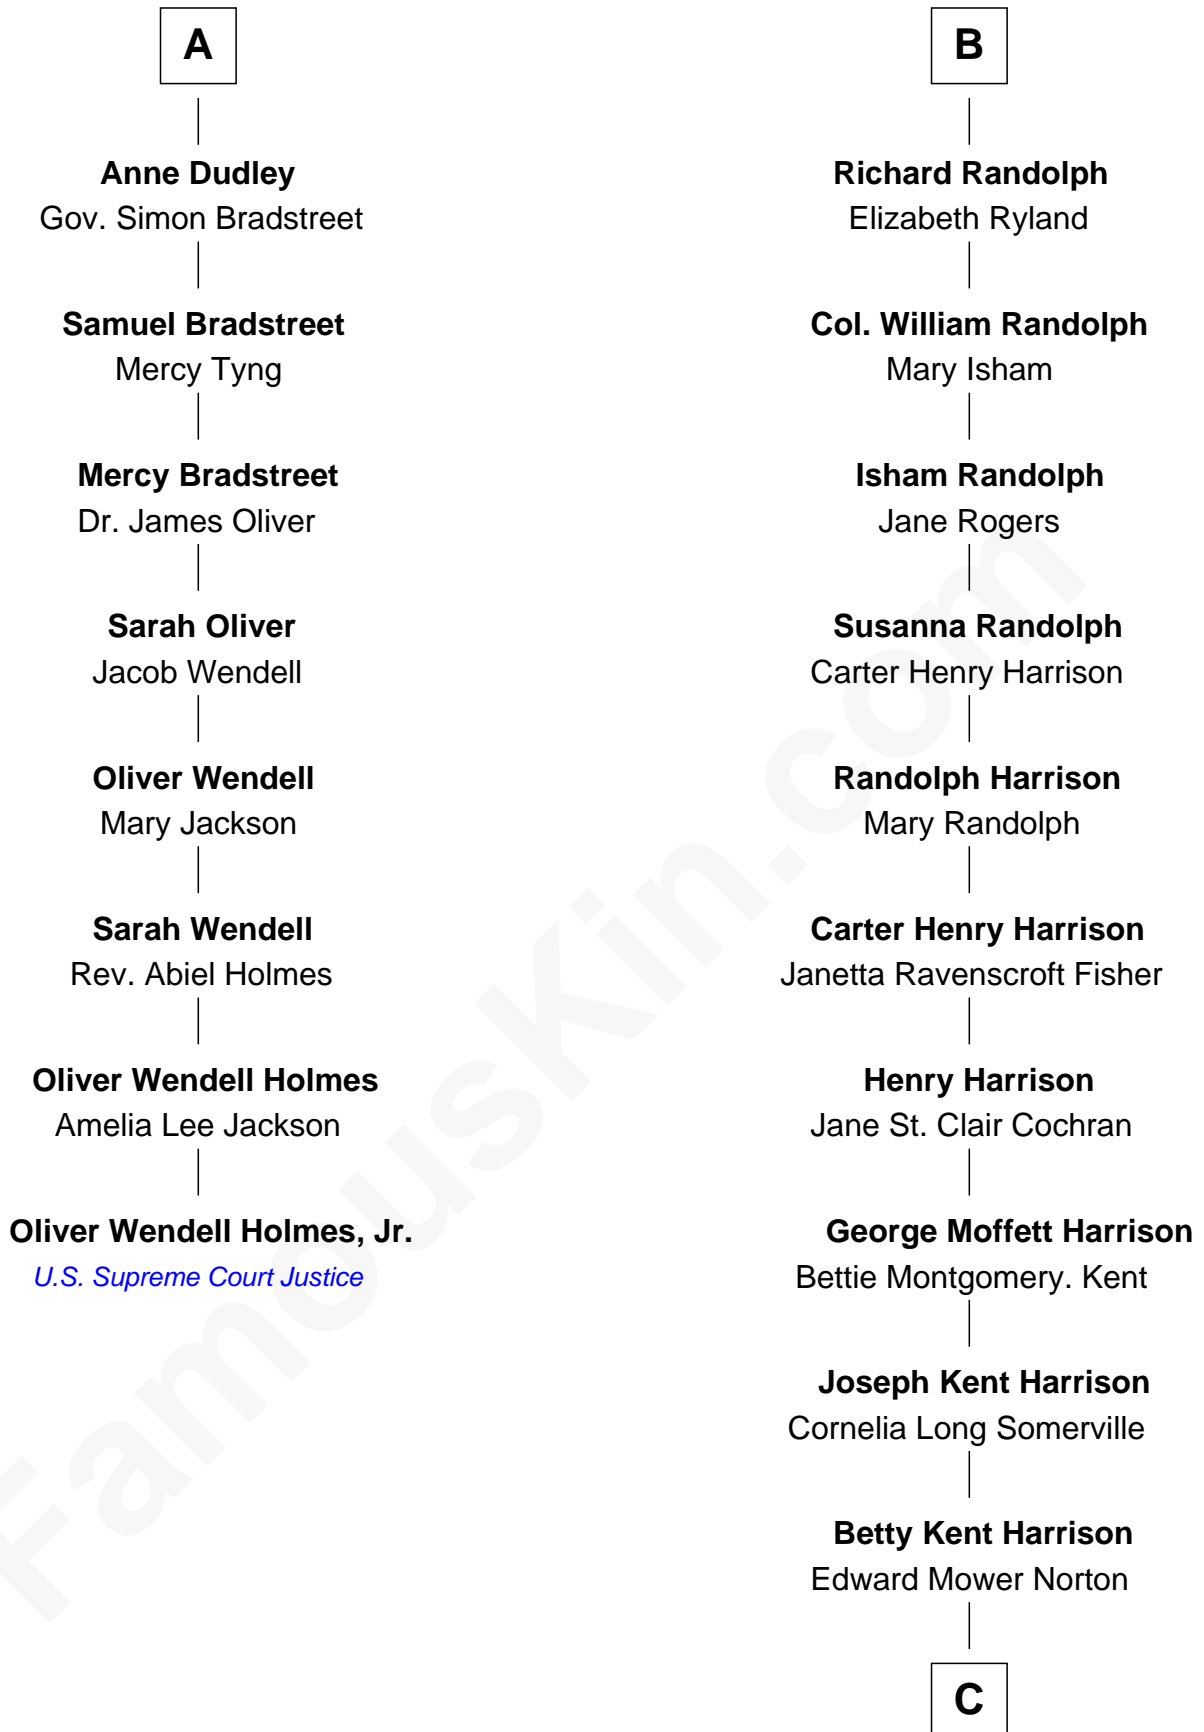

FamousKin.com
Relationship Chart of
Oliver Wendell Holmes, Jr.
U.S. Supreme Court Justice

14th cousin 4 times removed of

Edward Norton
Movie Actor

Sir Ralph Neville
 Joan Beaufort

C

Edward Mower Norton

Lydia Robinson Rouse

Edward Norton

Movie Actor

FamousKin.com