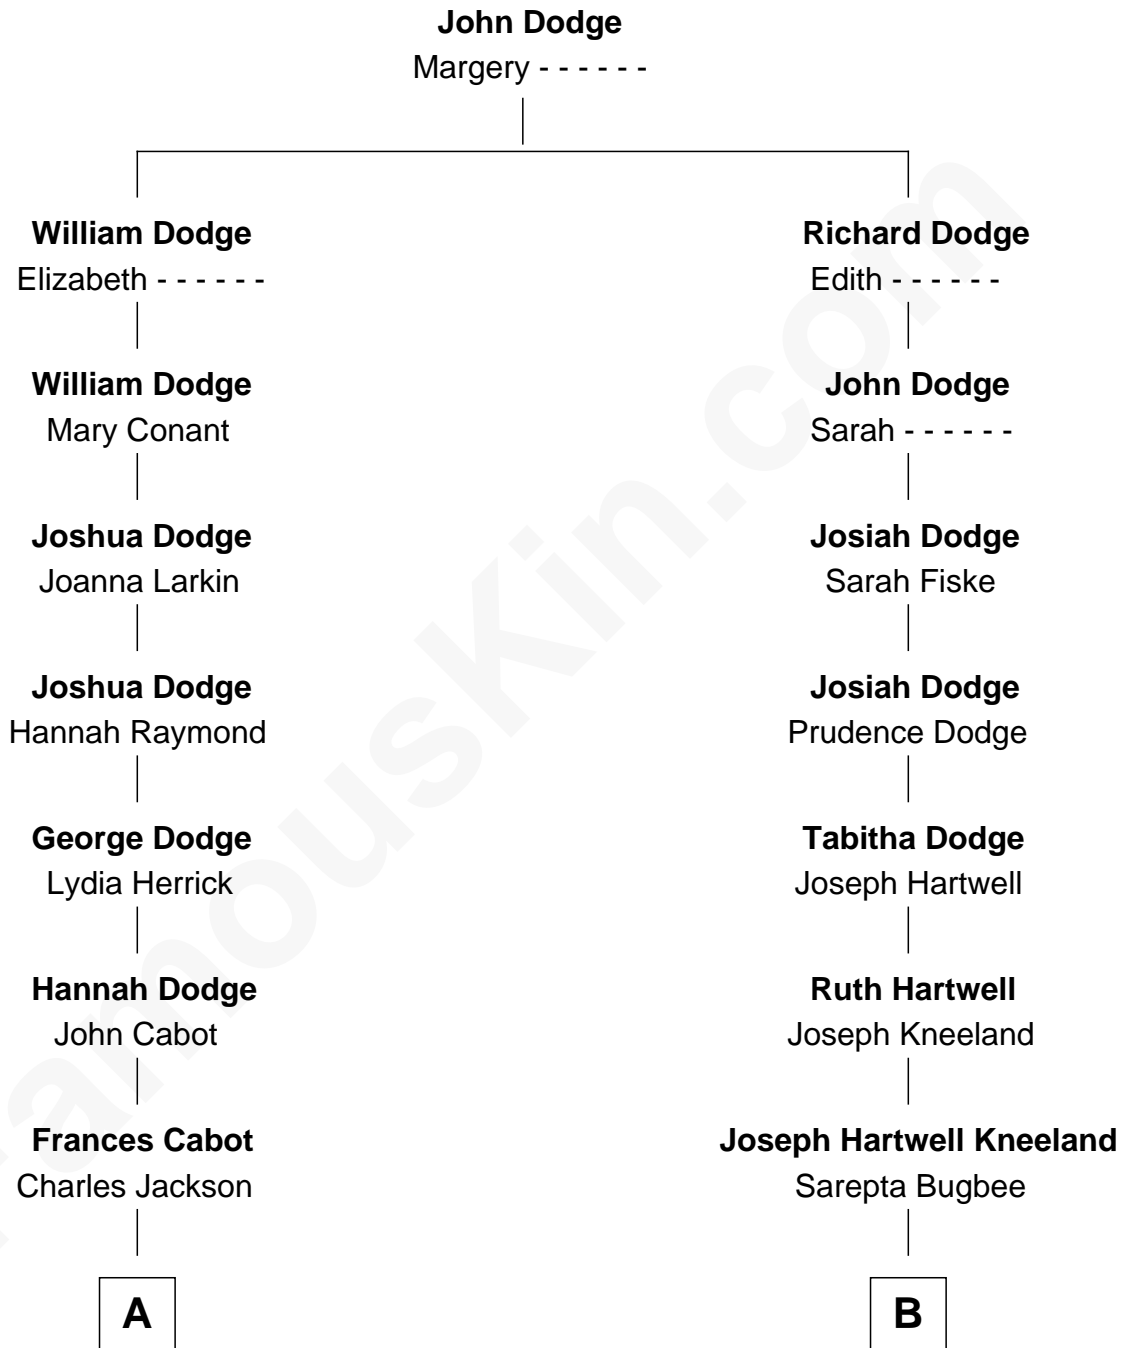

FamousKin.com
Relationship Chart of
Oliver Wendell Holmes, Jr.
U.S. Supreme Court Justice

8th cousin 4 times removed of

Edward Norton
Movie Actor

A

Amelia Lee Jackson
Oliver Wendell Holmes

Oliver Wendell Holmes, Jr.
U.S. Supreme Court Justice

B

Diana Cornelia Kneeland
Edward Mauer Norton

Seneca Hughes Norton
Josephine E. Weis

Edward Mower Norton
Alice C. Baals

Edward Mower Norton
Betty Kent Harrison

Edward Mower Norton
Lydia Robinson Rouse

Edward Norton
Movie Actor