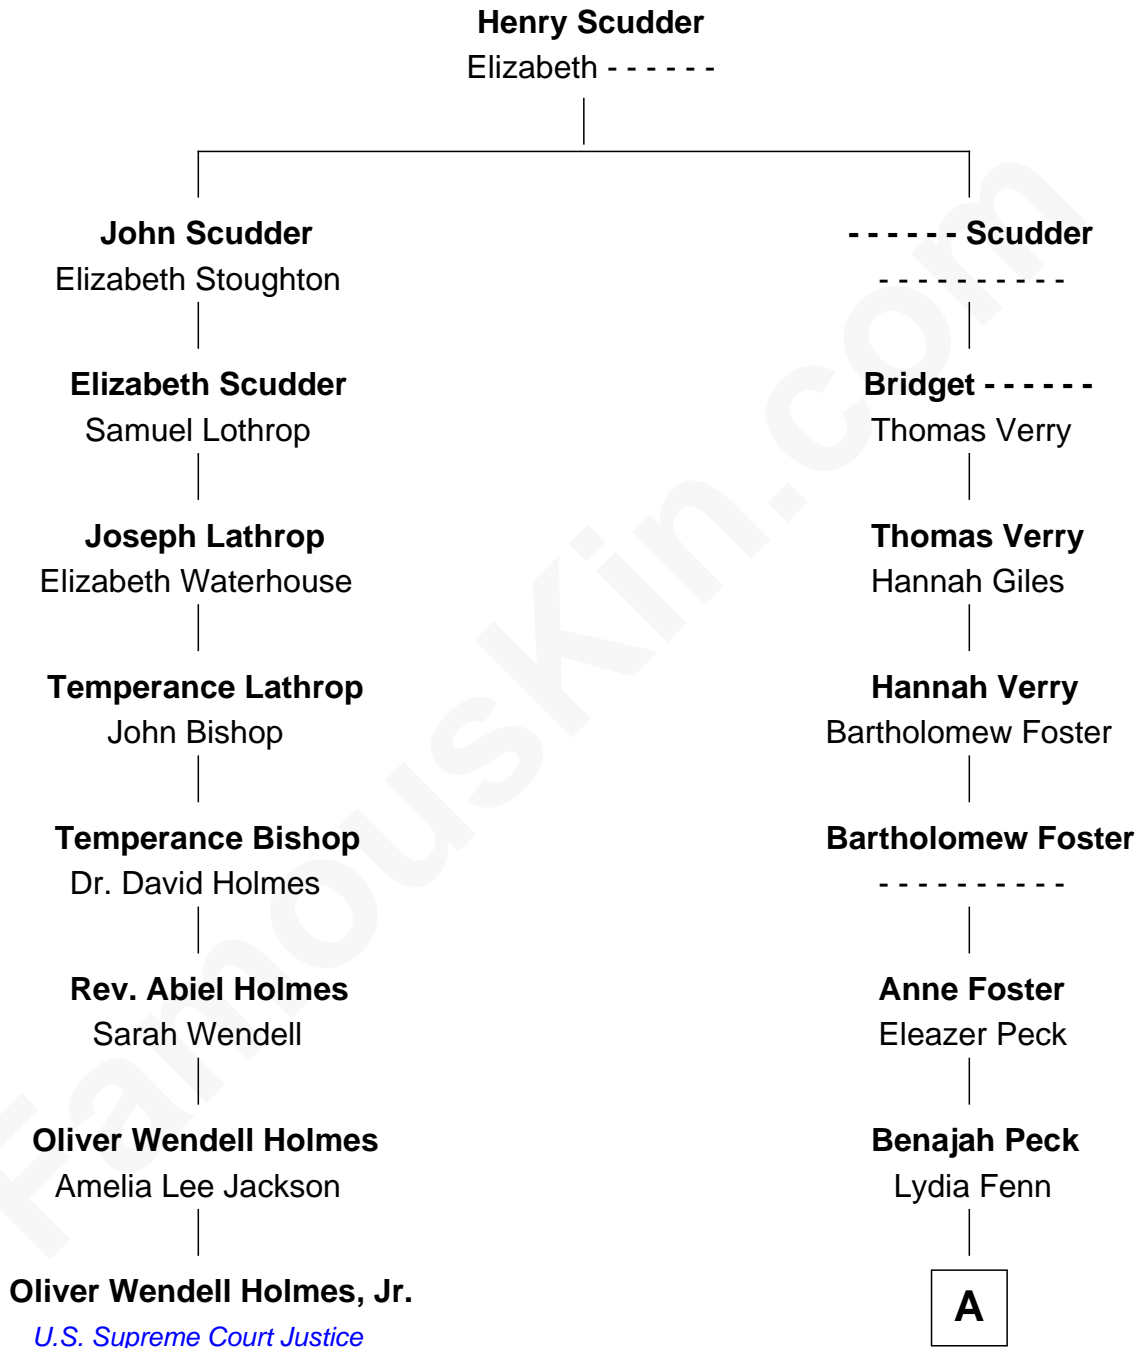

FamousKin.com
Relationship Chart of
Oliver Wendell Holmes, Jr.
U.S. Supreme Court Justice

7th cousin 8 times removed of

Kevin Love
NBA All-Star Player

A

Eleazer Peck

Lydia Peck

Ithamer Hibbard Warren

Marilla Warren

Henry Wilson

George Washington Wilson

Mary Bailey

William Henry Wilson

Alta Lenora Chitwood

William Coral Wilson

Edith Sophia Sthole

Emily Glee Wilson