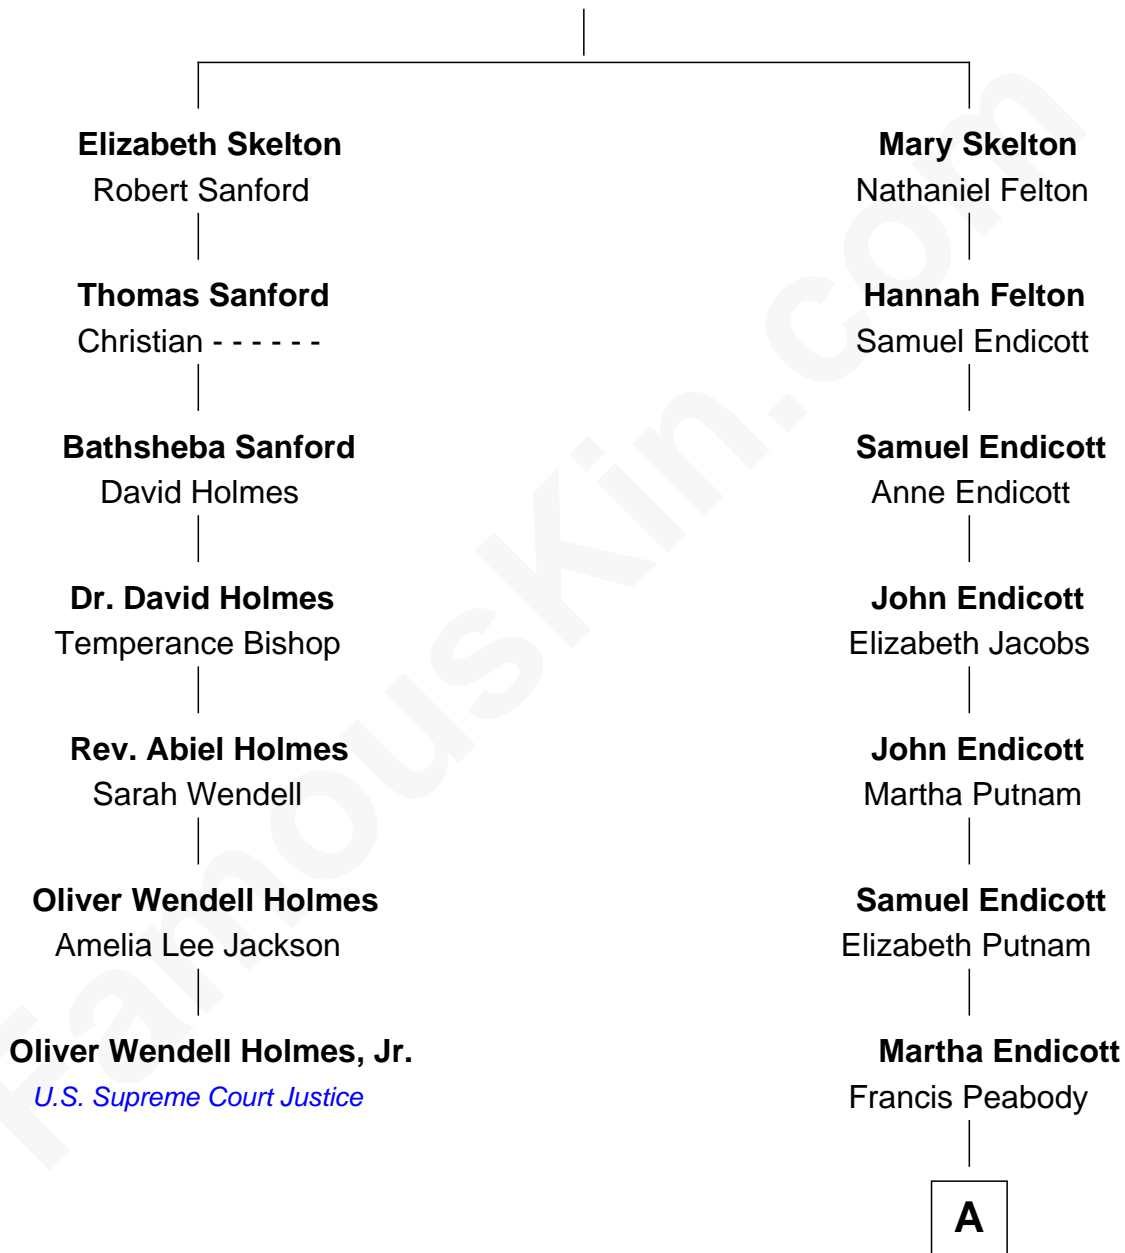

**FamousKin.com**  
**Relationship Chart of**  
**Oliver Wendell Holmes, Jr.**  
*U.S. Supreme Court Justice*

**6th cousin 4 times removed of**  
**Endicott Peabody**  
*62nd Governor of Massachusetts*

**Rev. Samuel Skelton**  
 Susanna Travis

A

Samuel Endicott Peabody

Marianne Cabot Lee

Rev. Dr. Endicott Peabody

Fannie Peabody

Rt. Rev. Malcolm Endicott Peabody

Mary Elizabeth Parkman

Endicott Peabody

*62nd Governor of Massachusetts*