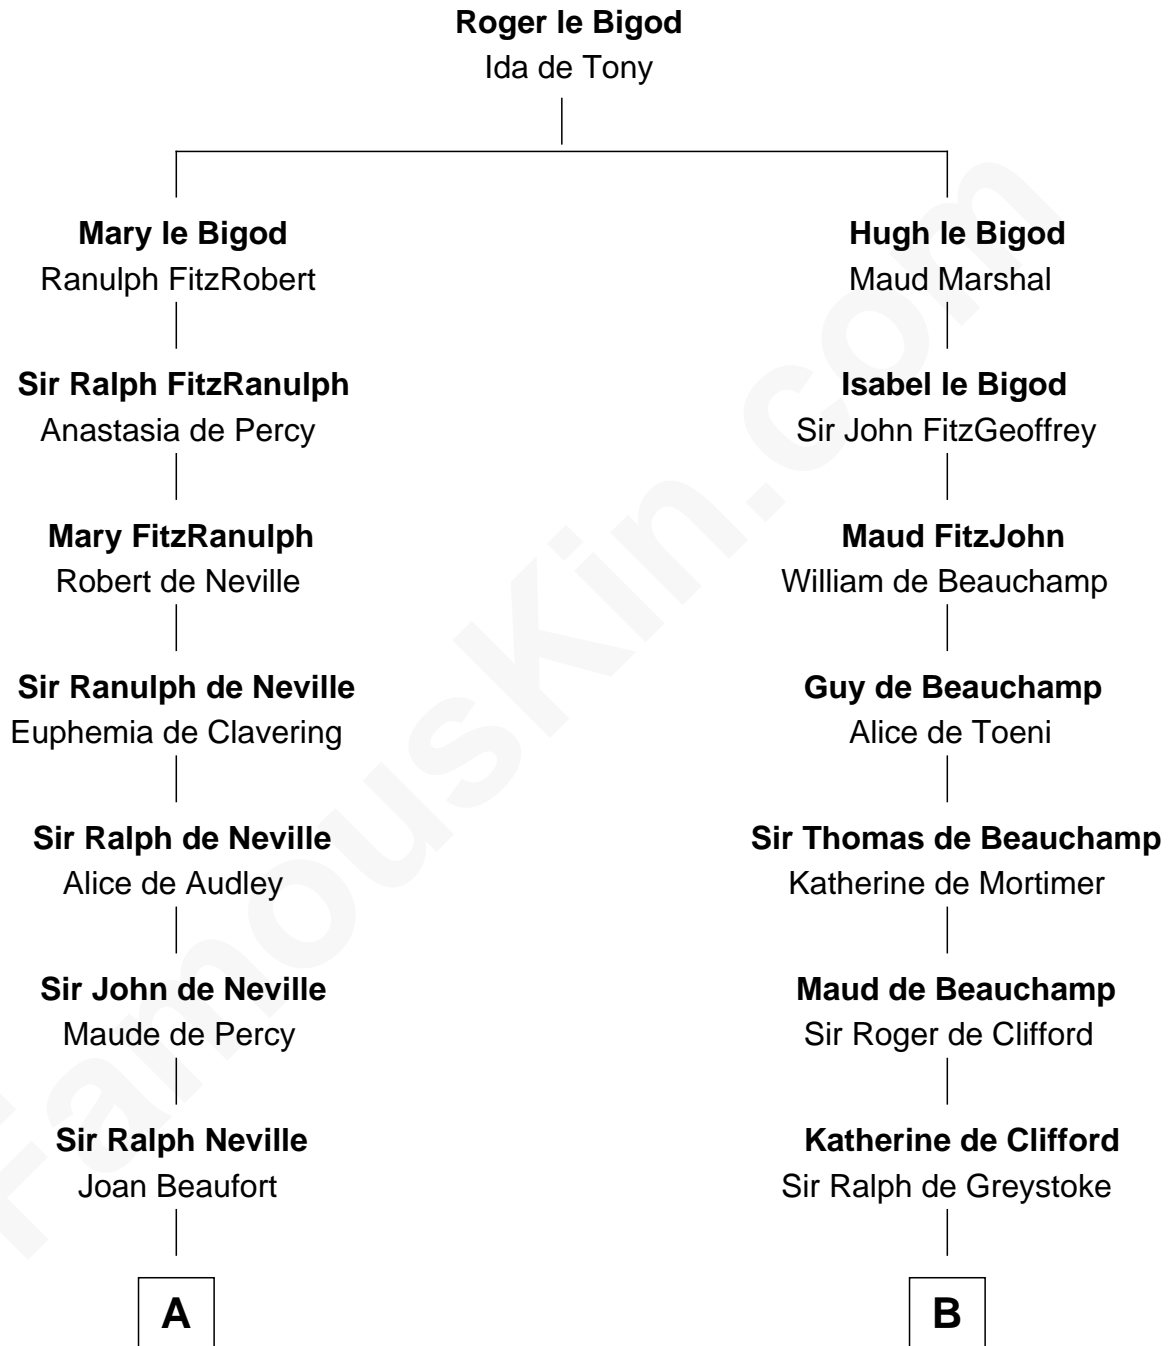

FamousKin.com
Relationship Chart of
Oliver Wendell Holmes, Jr.
U.S. Supreme Court Justice

21st cousin of

Ichabod Goodwin
27th Governor of New Hampshire

C

Sarah Oliver
Jacob Wendell

Oliver Wendell
Mary Jackson

Sarah Wendell
Rev. Abiel Holmes

Oliver Wendell Holmes
Amelia Lee Jackson

Oliver Wendell Holmes, Jr.
U.S. Supreme Court Justice

D

Mary Frost
John Hill

Elisha Hill
Mary Plaisted

Hannah Hill
Dominicus Goodwin

Samuel Goodwin
Anna Thompson Gerrish

Ichabod Goodwin
27th Governor of New Hampshire

FamousKin.com