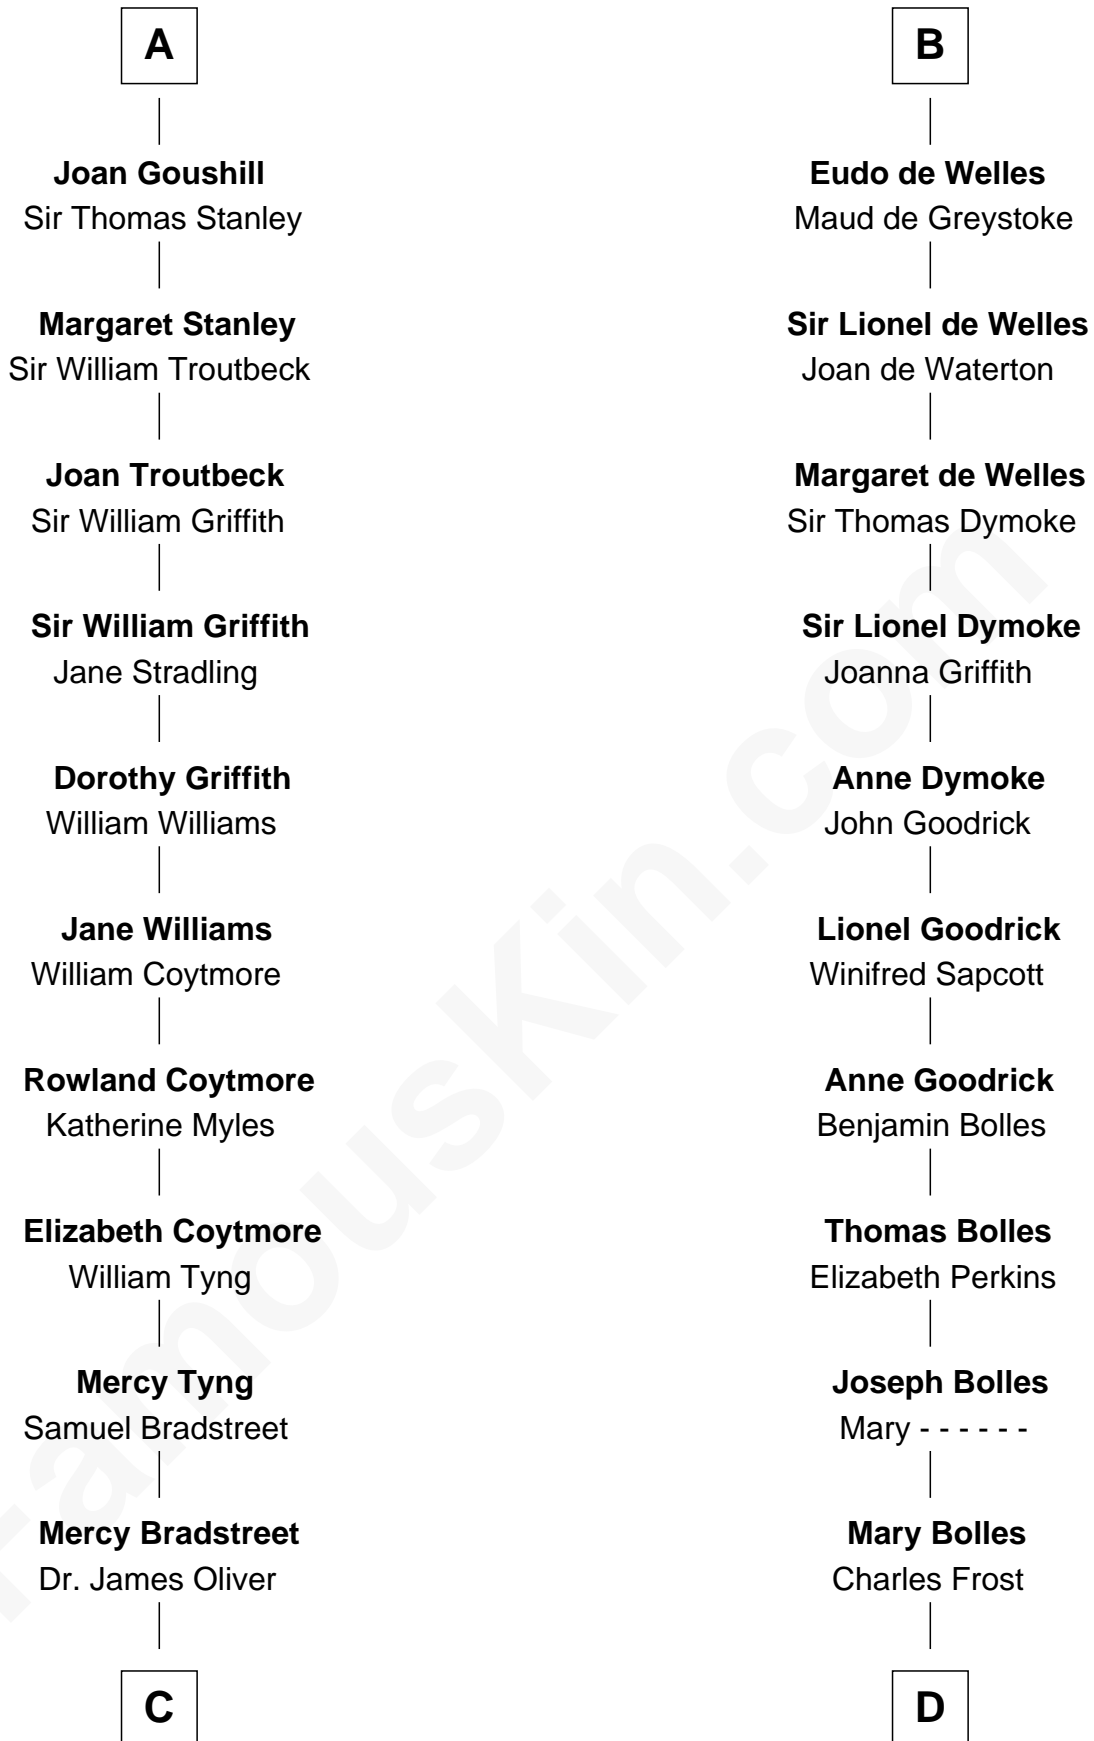

FamousKin.com
Relationship Chart of
Oliver Wendell Holmes, Jr.
U.S. Supreme Court Justice

21st cousin of

Ichabod Goodwin
27th Governor of New Hampshire

Sir Robert II de Quincy
 Hawise of Chester

C

Sarah Oliver
Jacob Wendell

Oliver Wendell
Mary Jackson

Sarah Wendell
Rev. Abiel Holmes

Oliver Wendell Holmes
Amelia Lee Jackson

Oliver Wendell Holmes, Jr.
U.S. Supreme Court Justice

D

Mary Frost
John Hill

Elisha Hill
Mary Plaisted

Hannah Hill
Dominicus Goodwin

Samuel Goodwin
Anna Thompson Gerrish

Ichabod Goodwin
27th Governor of New Hampshire

FamousKin.com