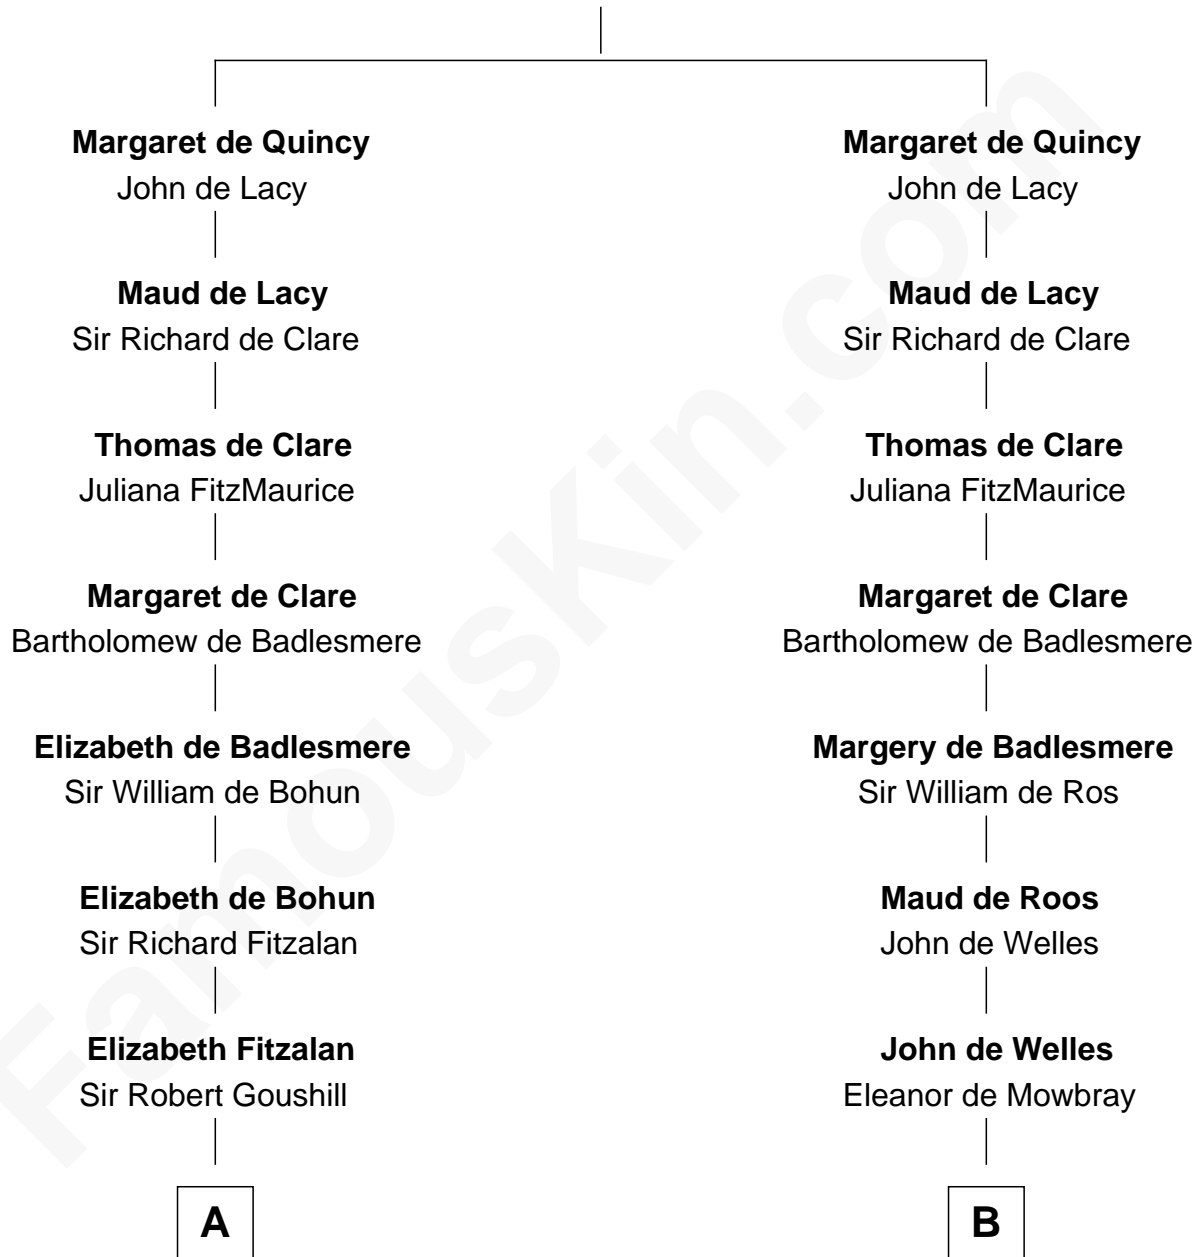

FamousKin.com
Relationship Chart of
Oliver Wendell Holmes, Jr.
U.S. Supreme Court Justice

21st cousin of

Ichabod Goodwin
27th Governor of New Hampshire

Sir Robert II de Quincy
 Hawise of Chester

C

Sarah Oliver
Jacob Wendell

Oliver Wendell
Mary Jackson

Sarah Wendell
Rev. Abiel Holmes

Oliver Wendell Holmes
Amelia Lee Jackson

Oliver Wendell Holmes, Jr.
U.S. Supreme Court Justice

D

Mary Frost
John Hill

Elisha Hill
Mary Plaisted

Hannah Hill
Dominicus Goodwin

Samuel Goodwin
Anna Thompson Gerrish

Ichabod Goodwin
27th Governor of New Hampshire

FamousKin.com