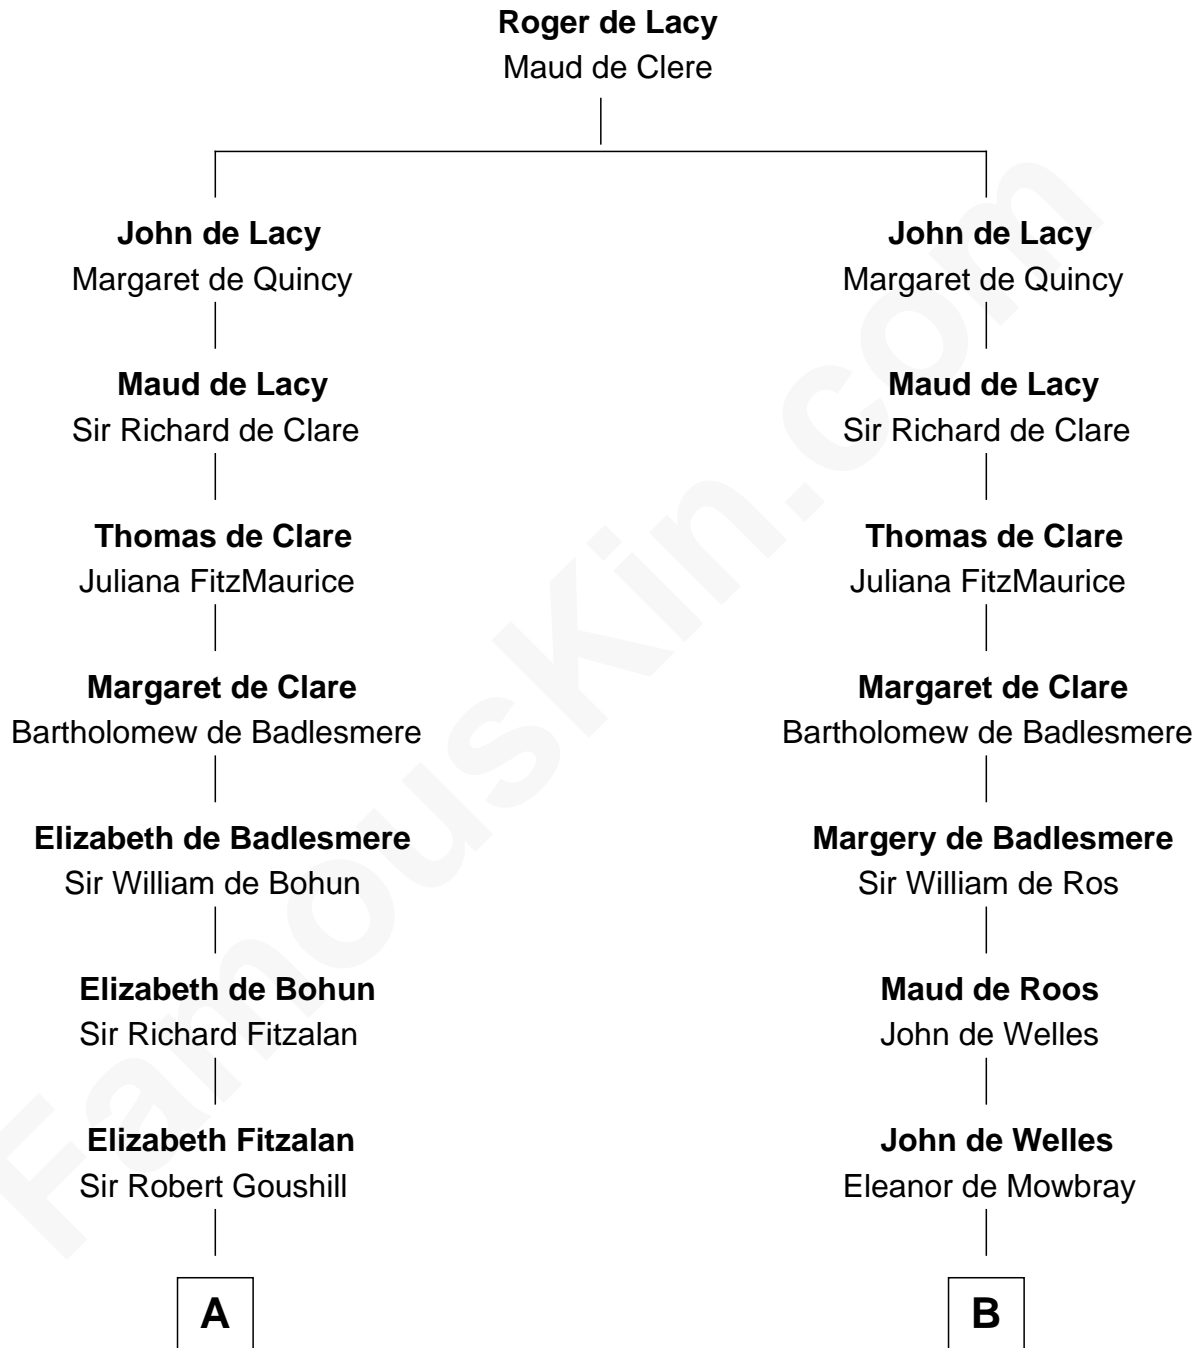

**FamousKin.com**  
**Relationship Chart of**  
**Oliver Wendell Holmes, Jr.**  
*U.S. Supreme Court Justice*

**21st cousin of**

**Ichabod Goodwin**  
*27th Governor of New Hampshire*

**C**

**Sarah Oliver**  
Jacob Wendell

**Oliver Wendell**  
Mary Jackson

**Sarah Wendell**  
Rev. Abiel Holmes

**Oliver Wendell Holmes**  
Amelia Lee Jackson

**Oliver Wendell Holmes, Jr.**  
*U.S. Supreme Court Justice*

**D**

**Mary Frost**  
John Hill

**Elisha Hill**  
Mary Plaisted

**Hannah Hill**  
Dominicus Goodwin

**Samuel Goodwin**  
Anna Thompson Gerrish

**Ichabod Goodwin**  
*27th Governor of New Hampshire*

FamousKin.com