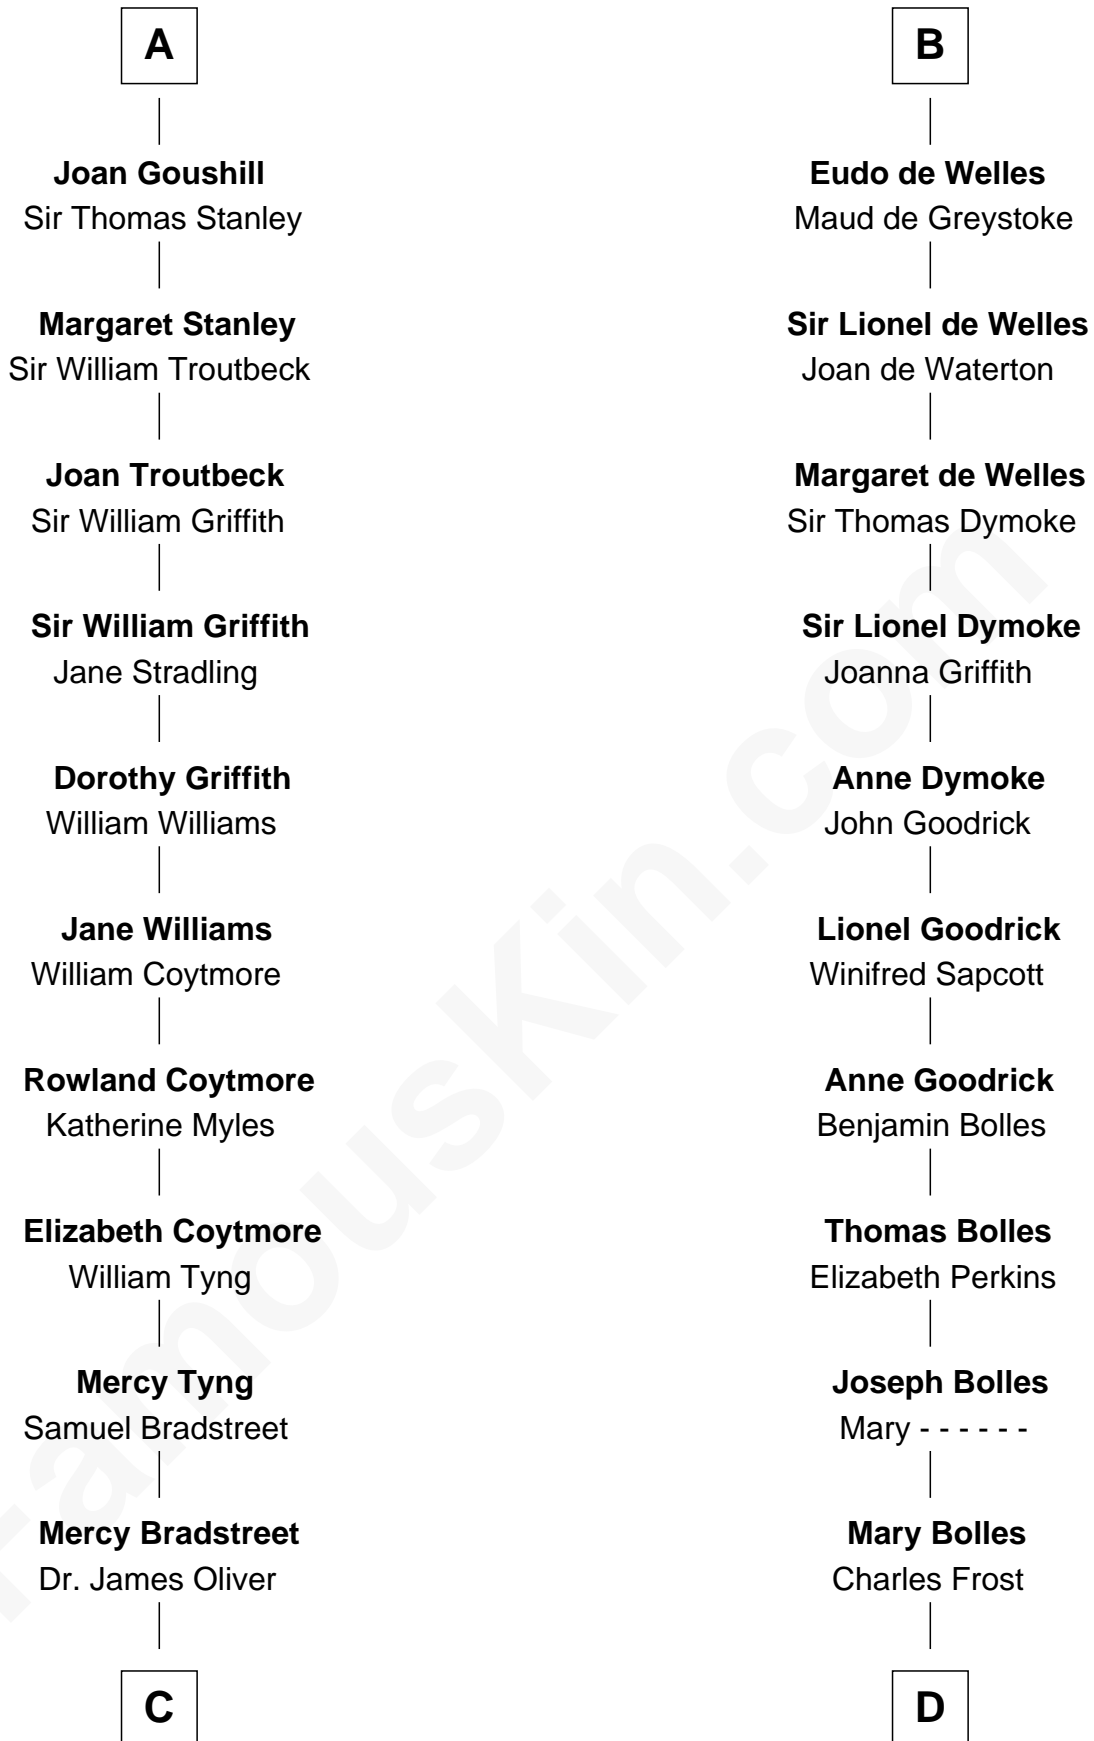

**FamousKin.com**  
**Relationship Chart of**  
**Oliver Wendell Holmes, Jr.**  
*U.S. Supreme Court Justice*

**21st cousin of**

**Ichabod Goodwin**  
*27th Governor of New Hampshire*

**C**

**Sarah Oliver**  
Jacob Wendell

**Oliver Wendell**  
Mary Jackson

**Sarah Wendell**  
Rev. Abiel Holmes

**Oliver Wendell Holmes**  
Amelia Lee Jackson

**Oliver Wendell Holmes, Jr.**  
*U.S. Supreme Court Justice*

**D**

**Mary Frost**  
John Hill

**Elisha Hill**  
Mary Plaisted

**Hannah Hill**  
Dominicus Goodwin

**Samuel Goodwin**  
Anna Thompson Gerrish

**Ichabod Goodwin**  
*27th Governor of New Hampshire*

FamousKin.com