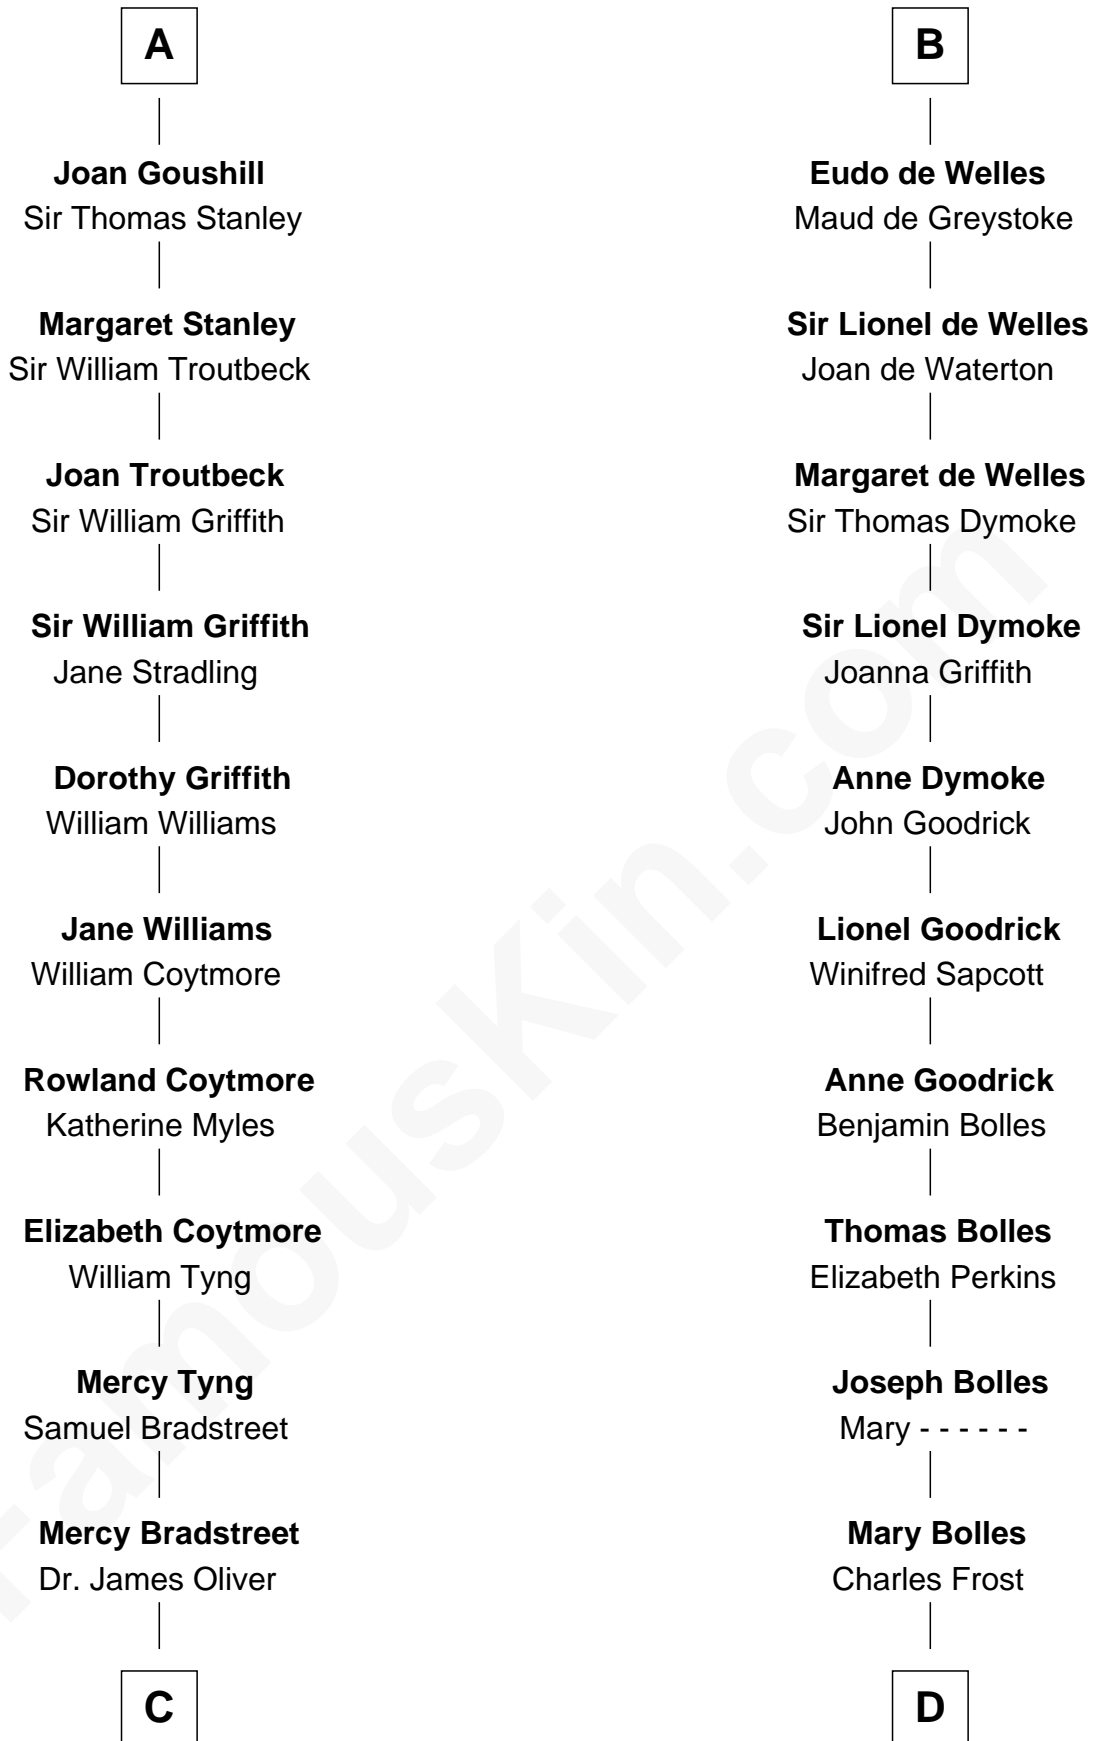

FamousKin.com
Relationship Chart of
Oliver Wendell Holmes, Jr.
U.S. Supreme Court Justice

21st cousin of

Ichabod Goodwin
27th Governor of New Hampshire

C

Sarah Oliver
Jacob Wendell

Oliver Wendell
Mary Jackson

Sarah Wendell
Rev. Abiel Holmes

Oliver Wendell Holmes
Amelia Lee Jackson

Oliver Wendell Holmes, Jr.
U.S. Supreme Court Justice

D

Mary Frost
John Hill

Elisha Hill
Mary Plaisted

Hannah Hill
Dominicus Goodwin

Samuel Goodwin
Anna Thompson Gerrish

Ichabod Goodwin
27th Governor of New Hampshire

FamousKin.com