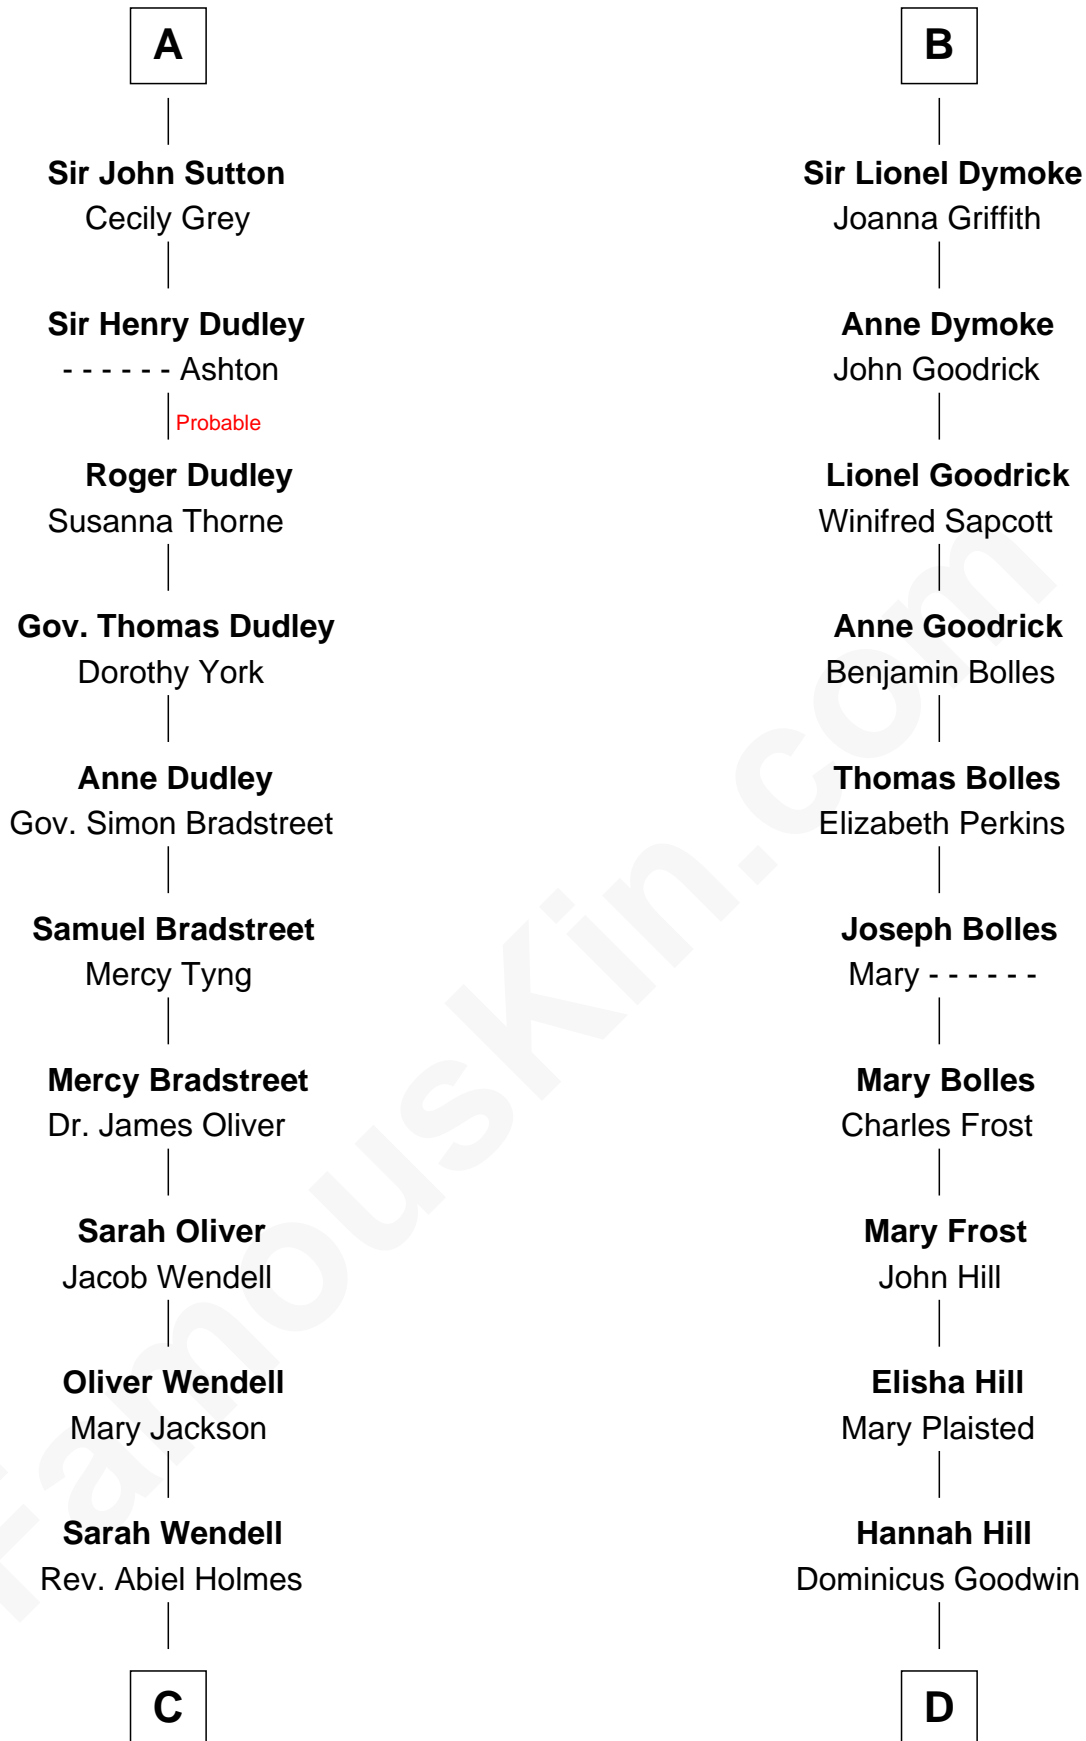

**FamousKin.com**  
**Relationship Chart of**  
**Oliver Wendell Holmes, Jr.**  
*U.S. Supreme Court Justice*

**18th cousin of**

**Ichabod Goodwin**  
*27th Governor of New Hampshire*

**C**

**Oliver Wendell Holmes**

Amelia Lee Jackson

**Oliver Wendell Holmes, Jr.**

*U.S. Supreme Court Justice*

**D**

**Samuel Goodwin**

Anna Thompson Gerrish

**Ichabod Goodwin**

*27th Governor of New Hampshire*