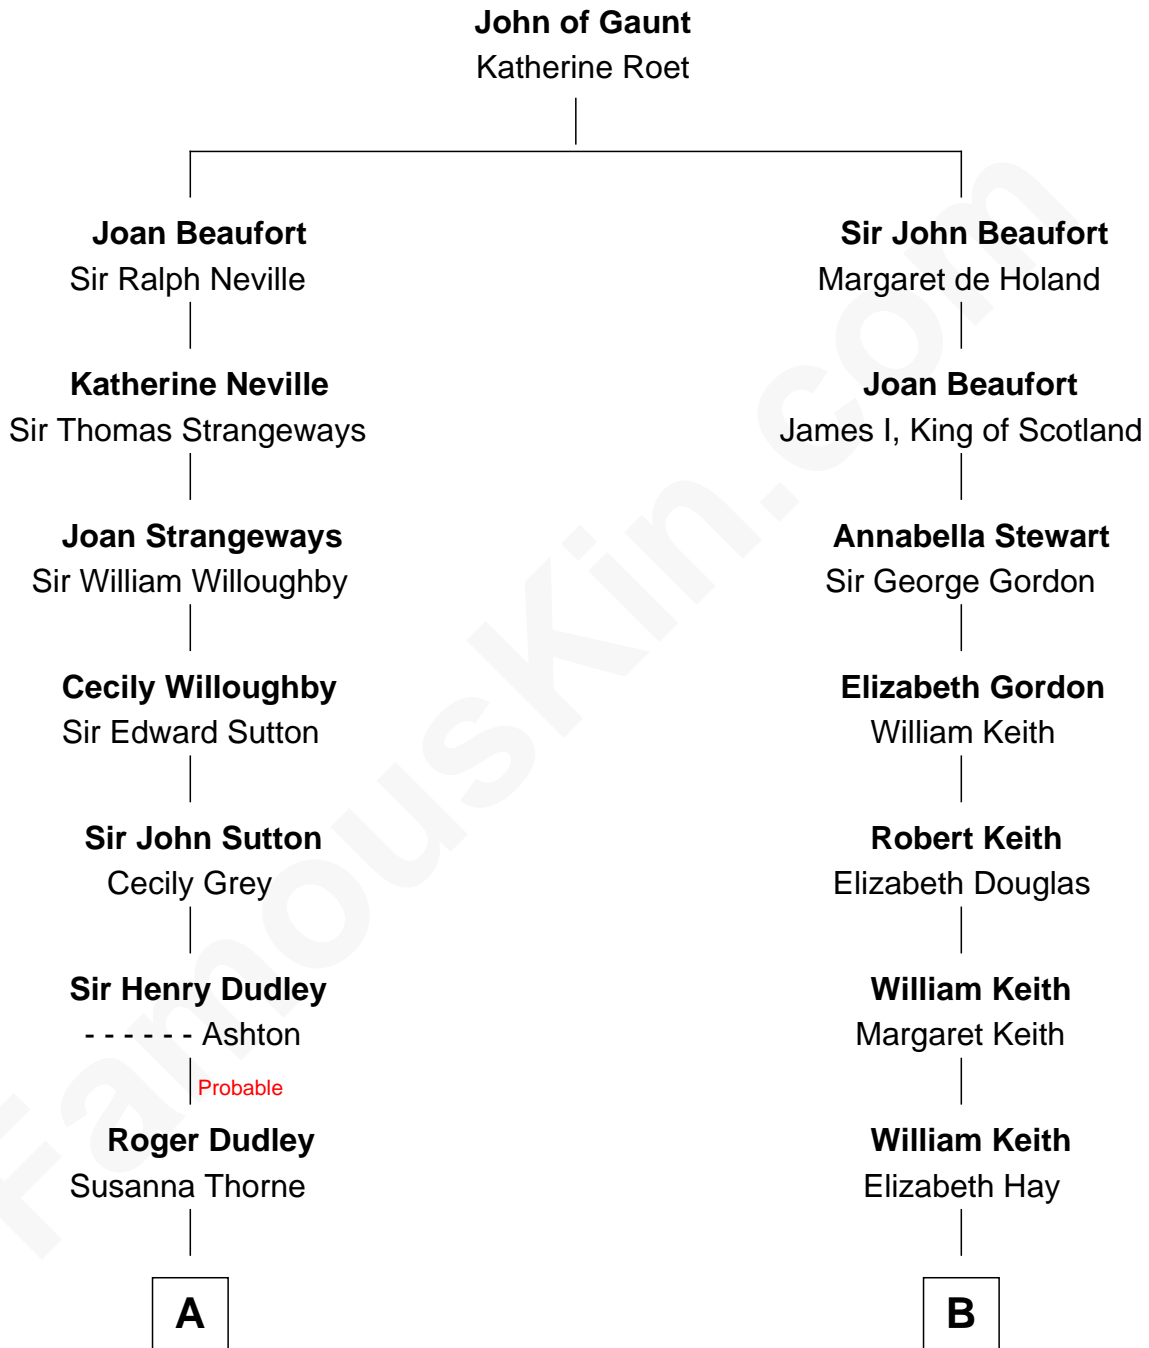

FamousKin.com
Relationship Chart of
Oliver Wendell Holmes, Jr.
U.S. Supreme Court Justice

15th cousin 4 times removed of
Wernher von Braun
Rocket Scientist

C

Marie Eleonore Dorothea von Below

Wernher von Quistorp

Emmy von Quistorp

Magnus von Braun

Wernher von Braun

Rocket Scientist

FamousKin.com