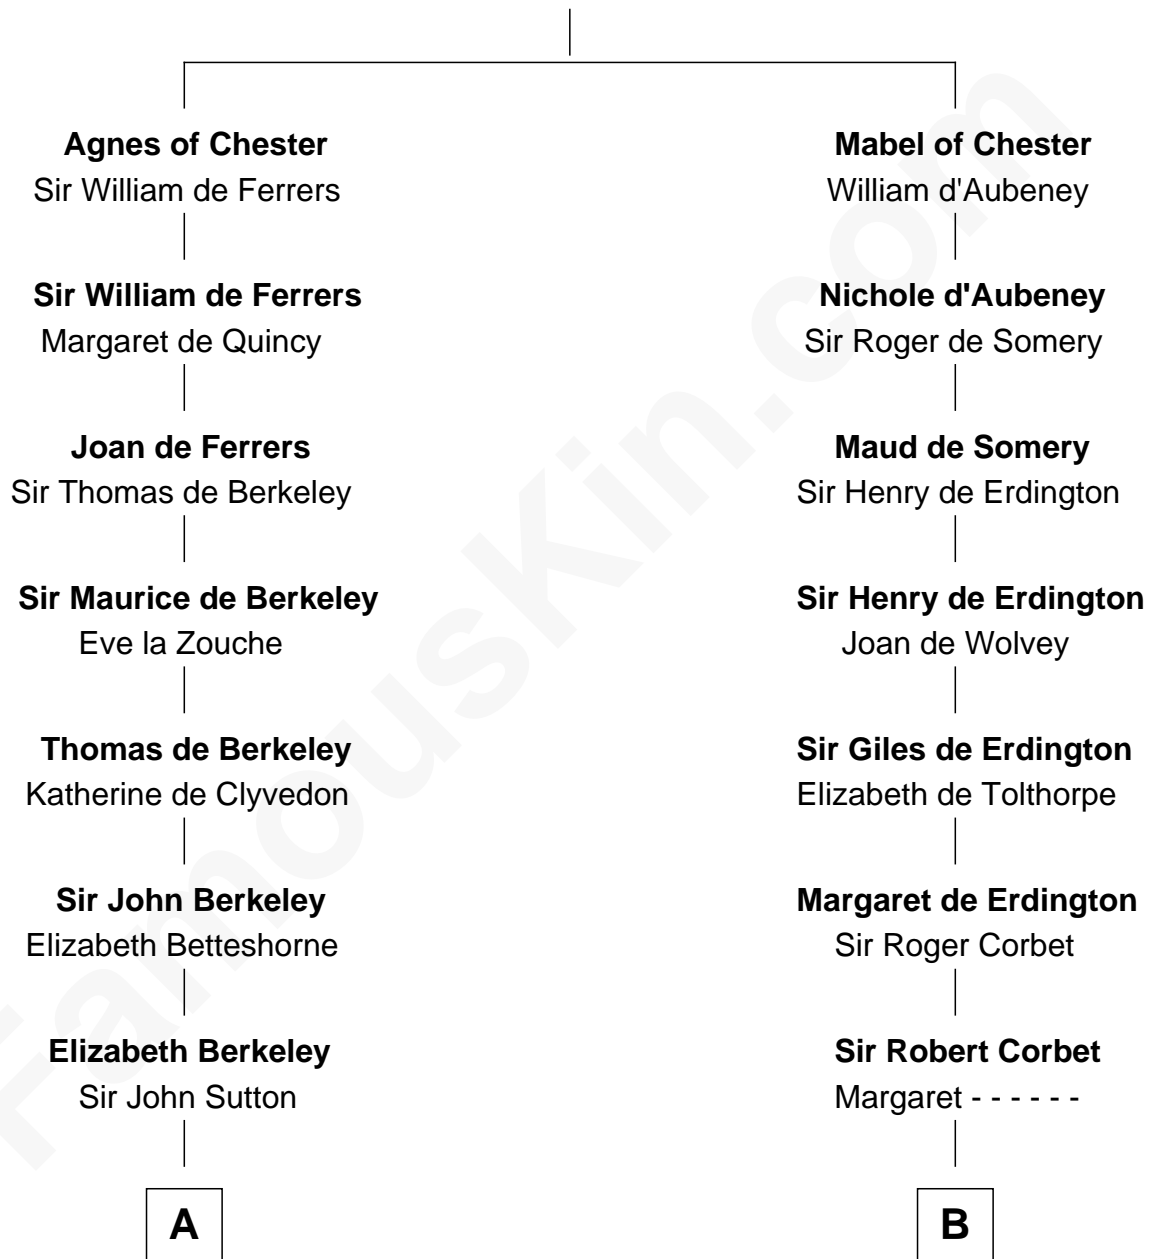

FamousKin.com
Relationship Chart of
Oliver Wendell Holmes, Jr.
U.S. Supreme Court Justice

18th cousin 2 times removed of

Richard Henry Lee
Signer of the Declaration of Independence

Bertrade de Montfort

Hugh de Kevelioc

C

Oliver Wendell

Mary Jackson

Sarah Wendell

Rev. Abiel Holmes

Oliver Wendell Holmes

Amelia Lee Jackson

Oliver Wendell Holmes, Jr.