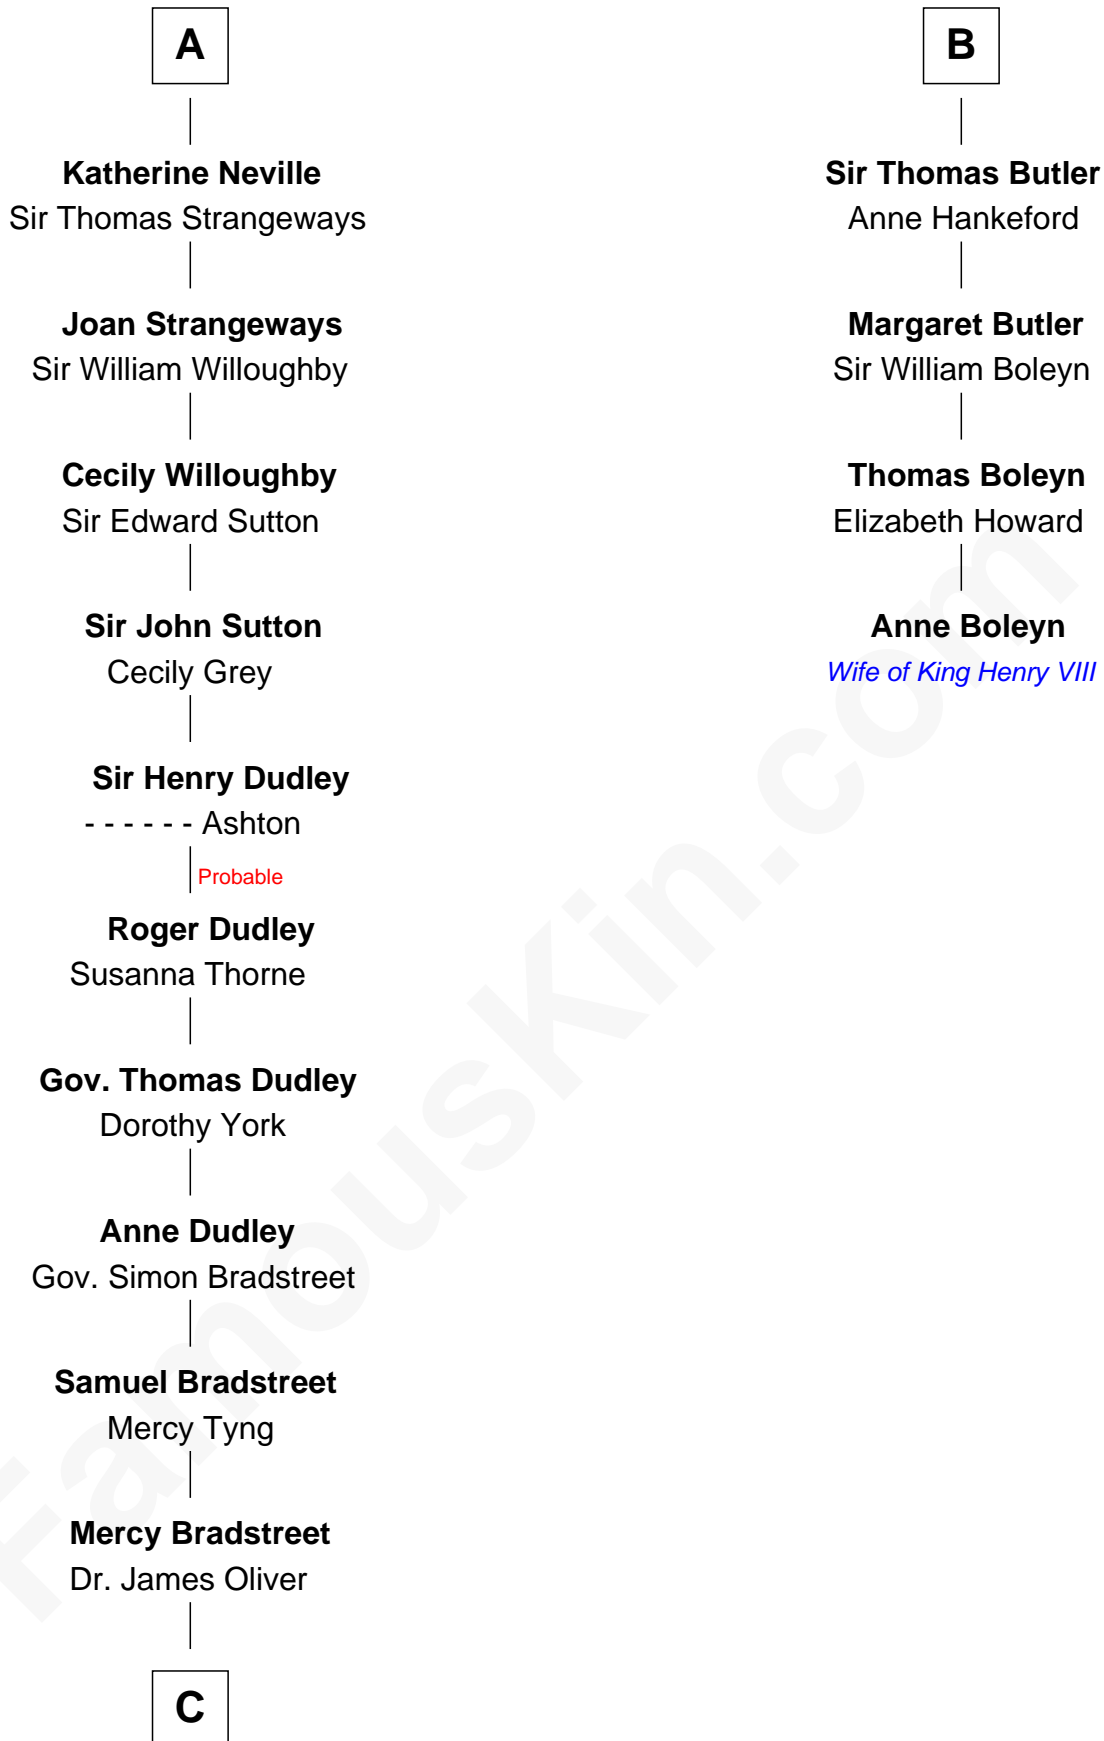

FamousKin.com
Relationship Chart of
Oliver Wendell Holmes, Jr.
U.S. Supreme Court Justice

10th cousin 11 times removed of

Anne Boleyn
2nd Wife of King Henry VIII

C

—
Sarah Oliver
Jacob Wendell

—
Oliver Wendell
Mary Jackson

—
Sarah Wendell
Rev. Abiel Holmes

—
Oliver Wendell Holmes
Amelia Lee Jackson

—
Oliver Wendell Holmes, Jr.
U.S. Supreme Court Justice

FamousKin.com