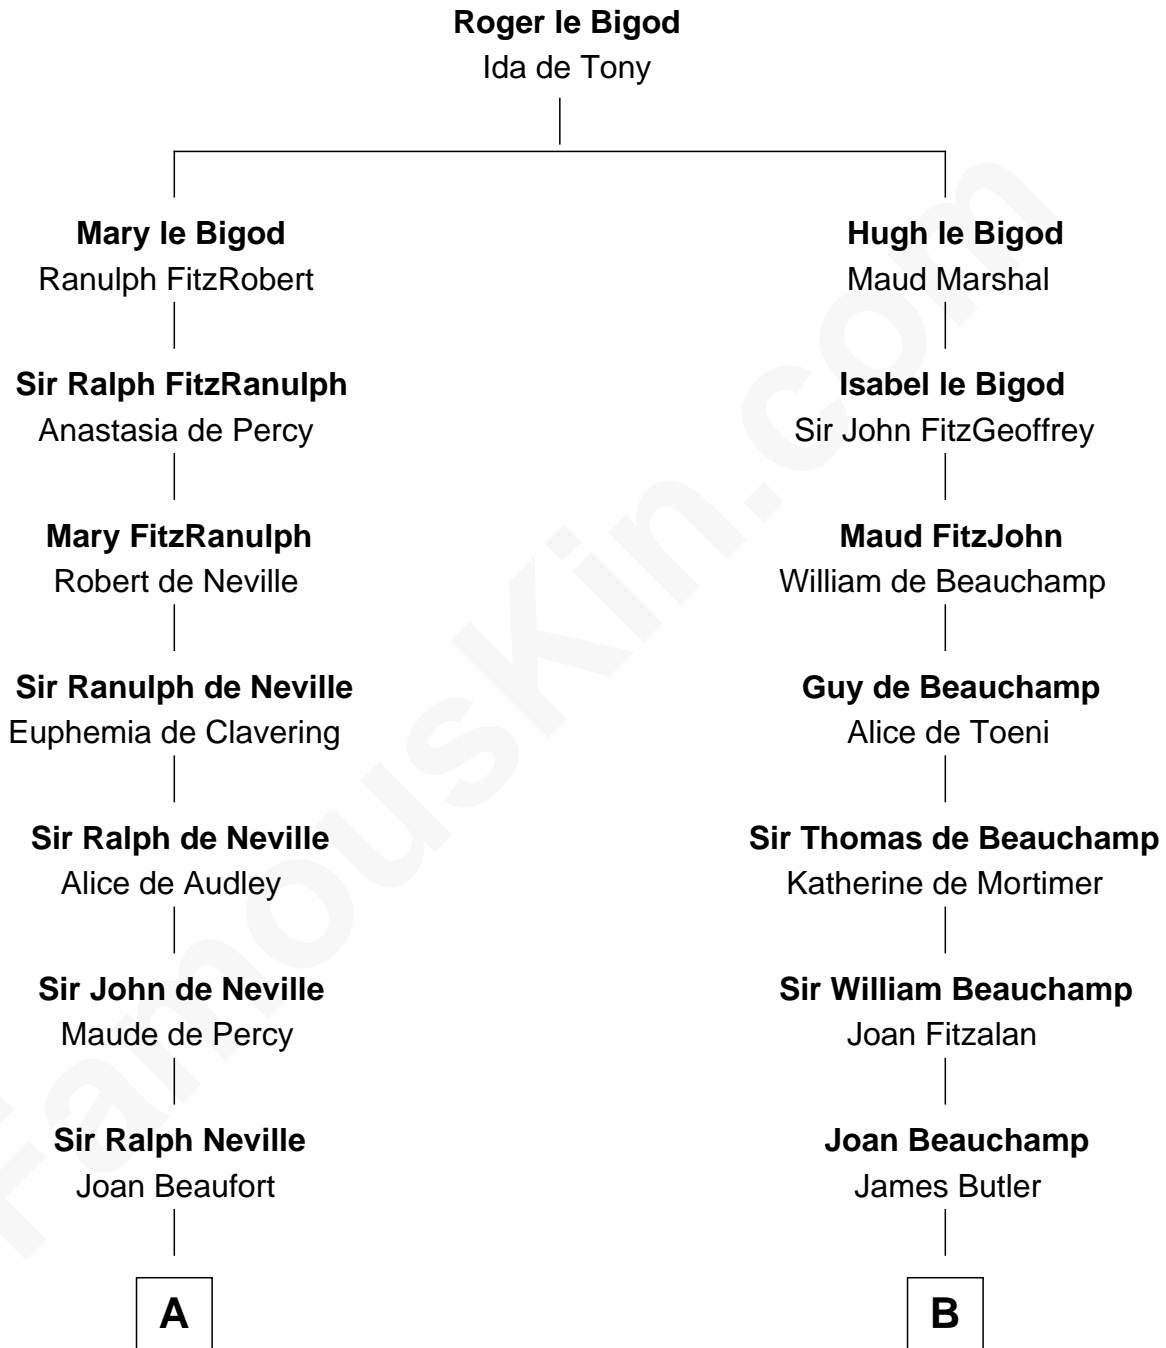

FamousKin.com
Relationship Chart of
Oliver Wendell Holmes, Jr.
U.S. Supreme Court Justice

10th cousin 11 times removed of

Anne Boleyn
2nd Wife of King Henry VIII

C

—
Sarah Oliver
Jacob Wendell

—
Oliver Wendell
Mary Jackson

—
Sarah Wendell
Rev. Abiel Holmes

—
Oliver Wendell Holmes
Amelia Lee Jackson

—
Oliver Wendell Holmes, Jr.
U.S. Supreme Court Justice

FamousKin.com