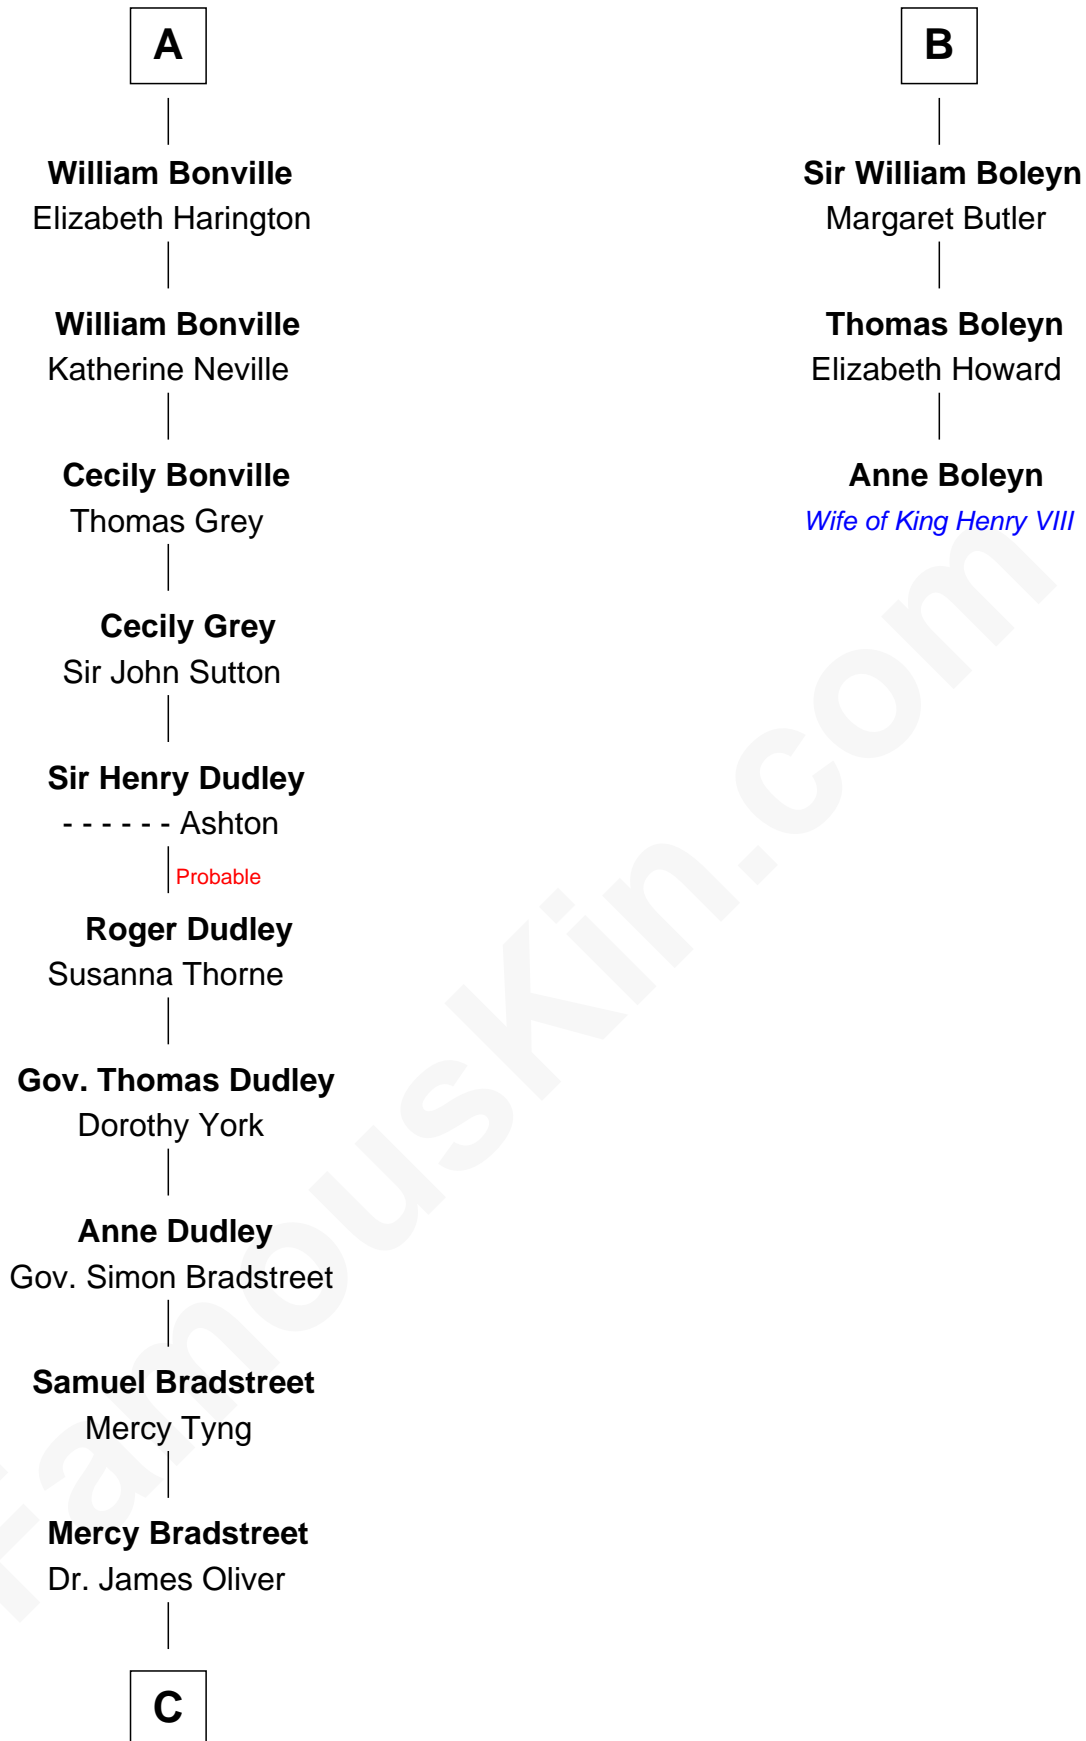

**FamousKin.com**  
**Relationship Chart of**  
**Oliver Wendell Holmes, Jr.**  
*U.S. Supreme Court Justice*

9th cousin 12 times removed of

**Anne Boleyn**  
*2nd Wife of King Henry VIII*

**C**

—  
**Sarah Oliver**  
Jacob Wendell

—  
**Oliver Wendell**  
Mary Jackson

—  
**Sarah Wendell**  
Rev. Abiel Holmes

—  
**Oliver Wendell Holmes**  
Amelia Lee Jackson

—  
**Oliver Wendell Holmes, Jr.**  
*U.S. Supreme Court Justice*

FamousKin.com