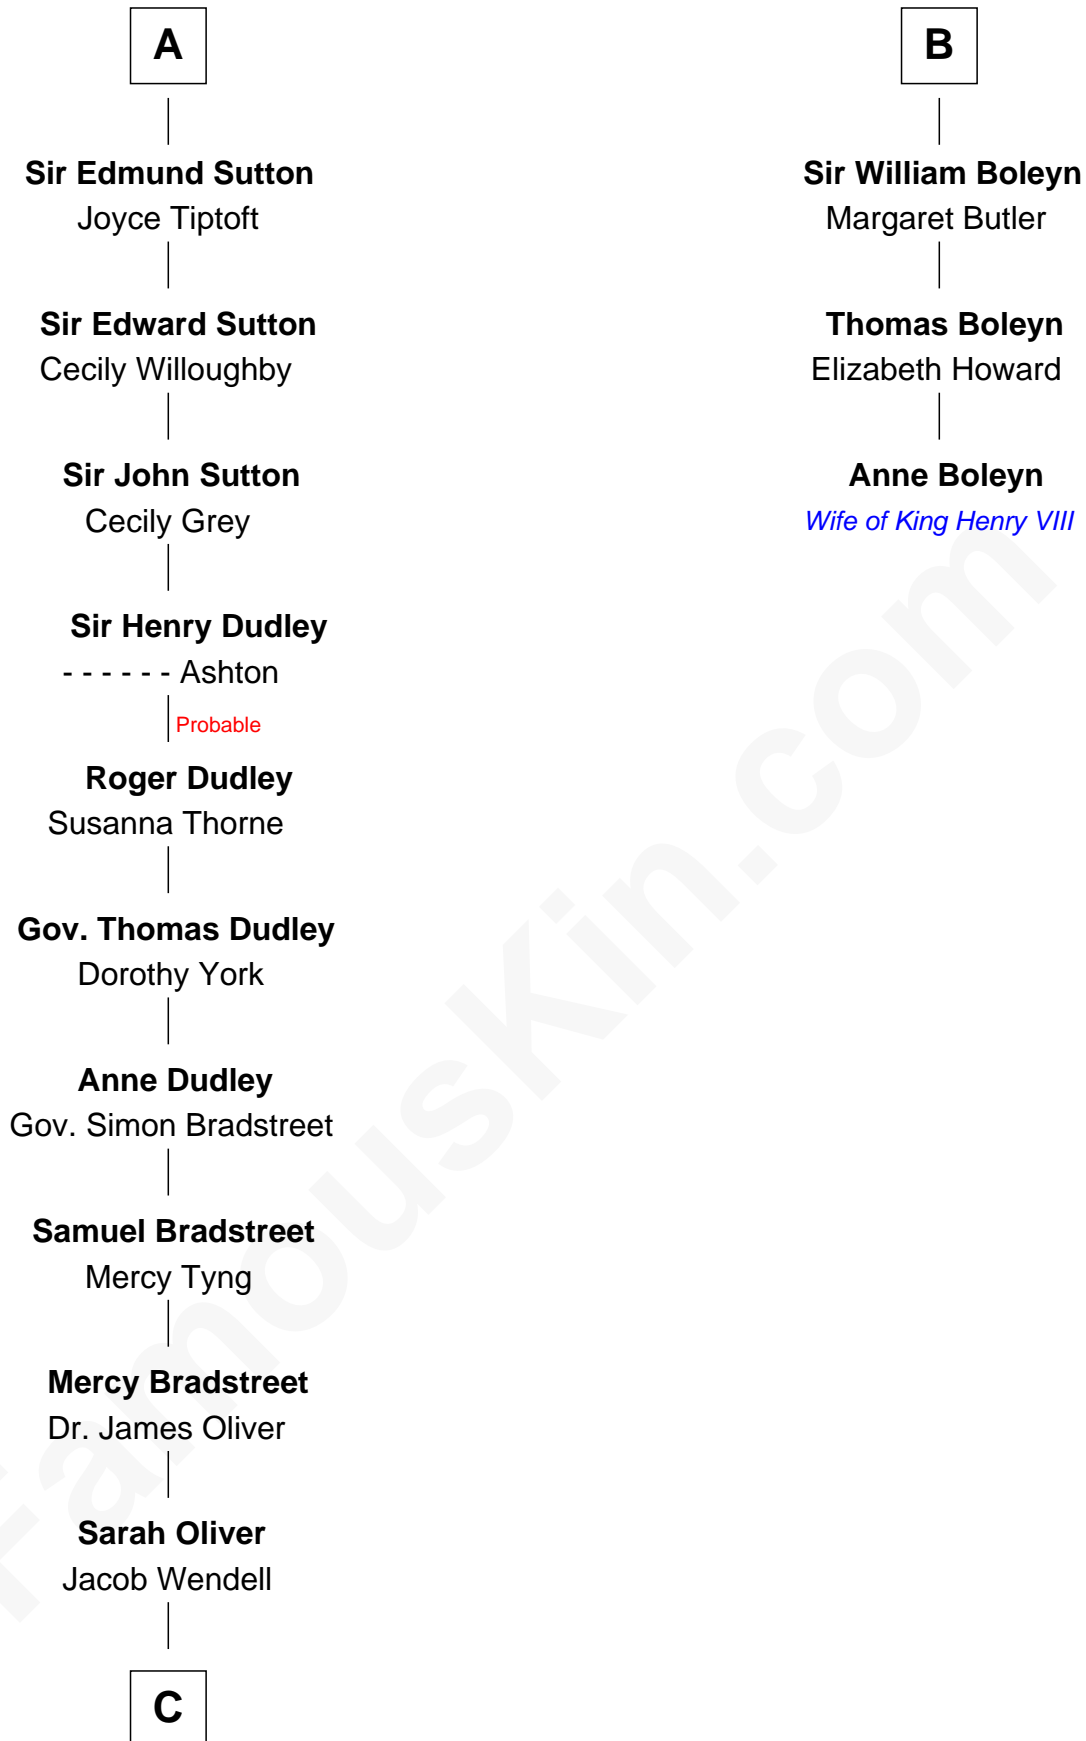

**FamousKin.com**  
**Relationship Chart of**  
**Oliver Wendell Holmes, Jr.**  
*U.S. Supreme Court Justice*

9th cousin 11 times removed of

**Anne Boleyn**  
*2nd Wife of King Henry VIII*

**C**

—  
**Oliver Wendell**

Mary Jackson

—  
**Sarah Wendell**

Rev. Abiel Holmes

—  
**Oliver Wendell Holmes**

Amelia Lee Jackson

—  
**Oliver Wendell Holmes, Jr.**

*U.S. Supreme Court Justice*

FamousKin.com