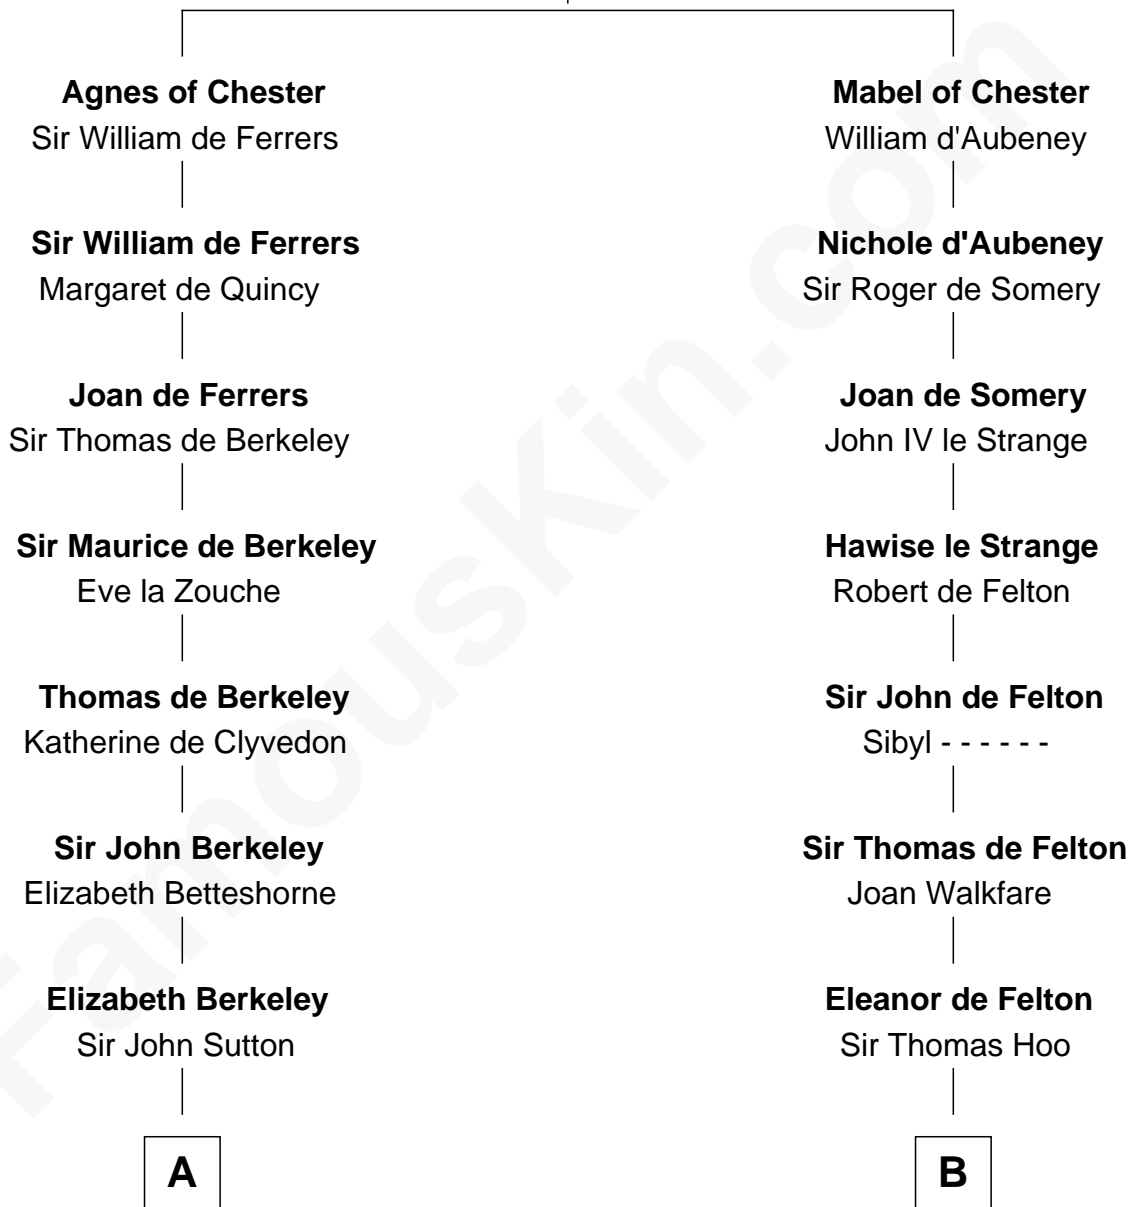

FamousKin.com
Relationship Chart of
Oliver Wendell Holmes, Jr.
U.S. Supreme Court Justice

11th cousin 9 times removed of

Anne Boleyn
2nd Wife of King Henry VIII

Hugh de Kevelioc
 Bertrade de Montfort

C

—
Oliver Wendell

Mary Jackson

—
Sarah Wendell

Rev. Abiel Holmes

—
Oliver Wendell Holmes

Amelia Lee Jackson

—
Oliver Wendell Holmes, Jr.

U.S. Supreme Court Justice

FamousKin.com