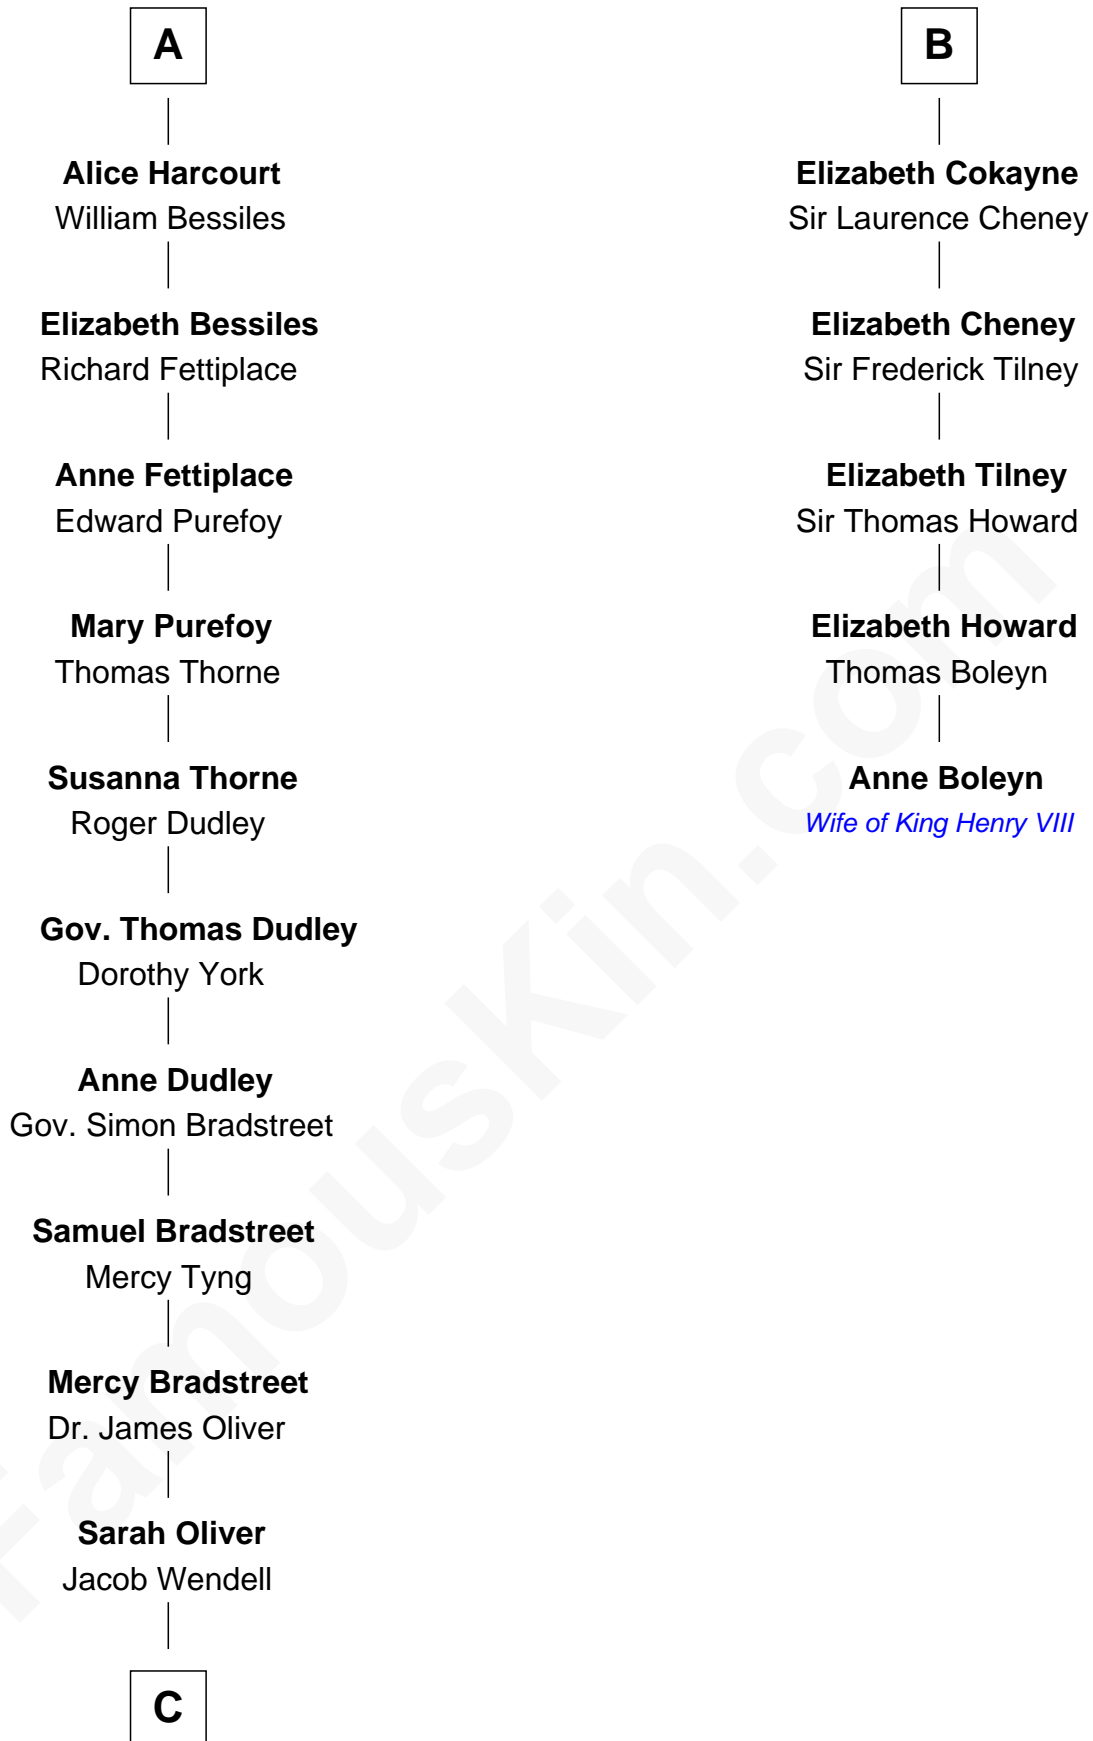

FamousKin.com
Relationship Chart of
Oliver Wendell Holmes, Jr.
U.S. Supreme Court Justice

11th cousin 9 times removed of

Anne Boleyn
2nd Wife of King Henry VIII

C

—
Oliver Wendell

Mary Jackson

—
Sarah Wendell

Rev. Abiel Holmes

—
Oliver Wendell Holmes

Amelia Lee Jackson

—
Oliver Wendell Holmes, Jr.

U.S. Supreme Court Justice

FamousKin.com