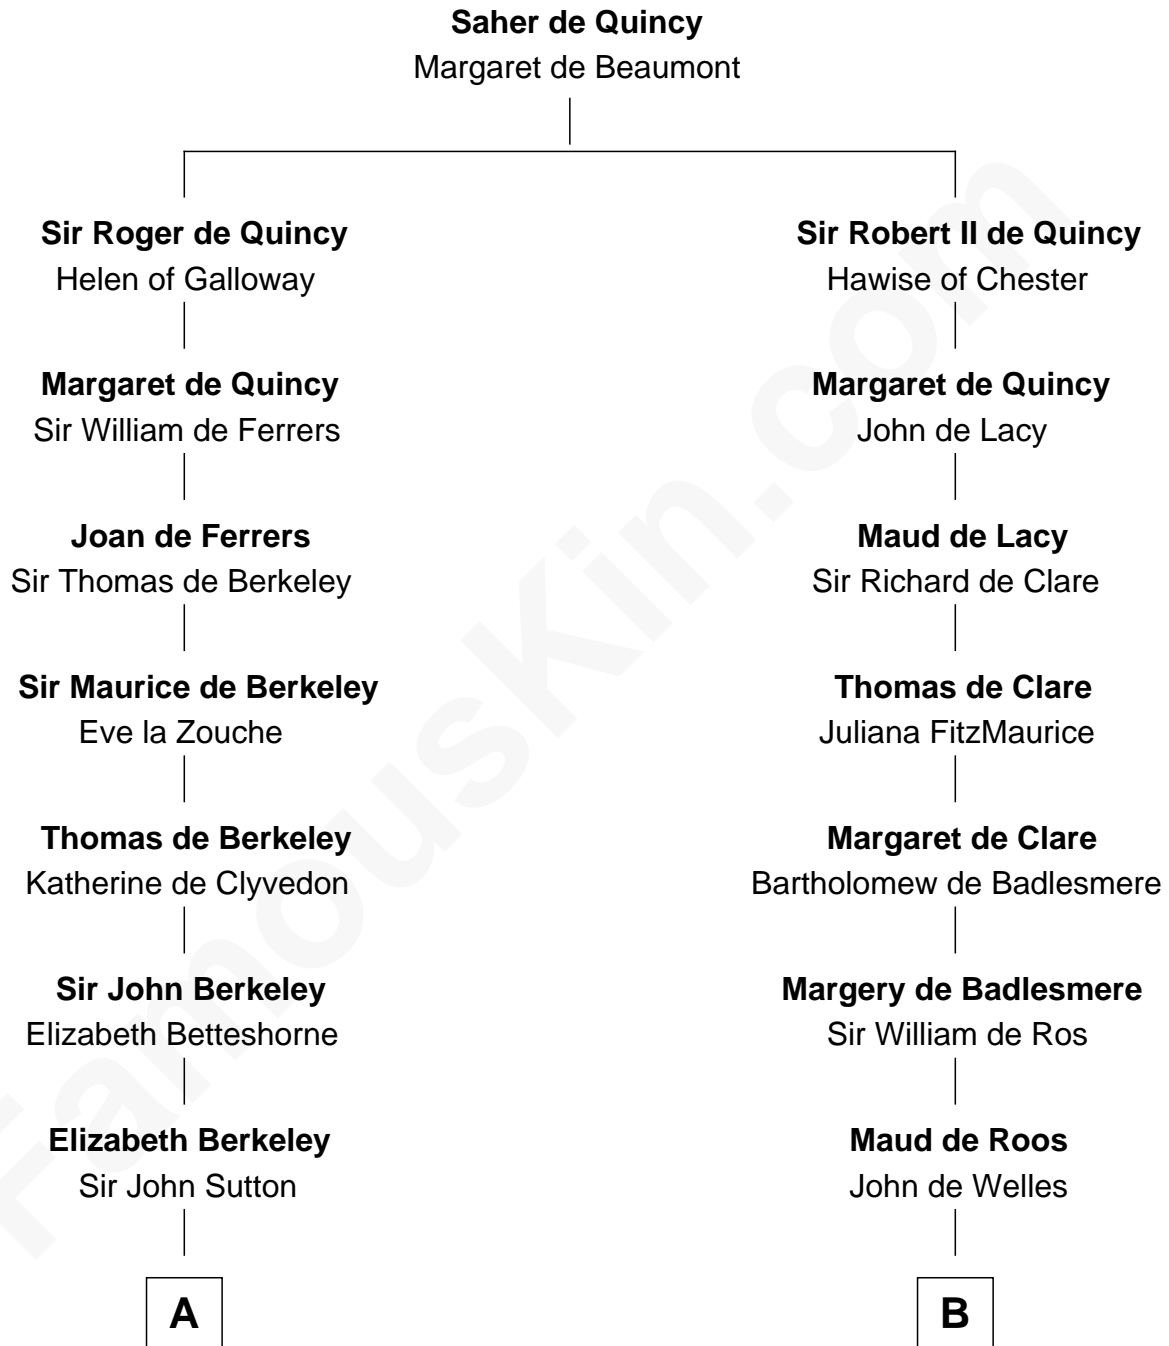

FamousKin.com
Relationship Chart of
Oliver Wendell Holmes, Jr.
U.S. Supreme Court Justice

12th cousin 8 times removed of

Anne Boleyn
2nd Wife of King Henry VIII

C

—
Oliver Wendell

Mary Jackson

—
Sarah Wendell

Rev. Abiel Holmes

—
Oliver Wendell Holmes

Amelia Lee Jackson

—
Oliver Wendell Holmes, Jr.

U.S. Supreme Court Justice

FamousKin.com