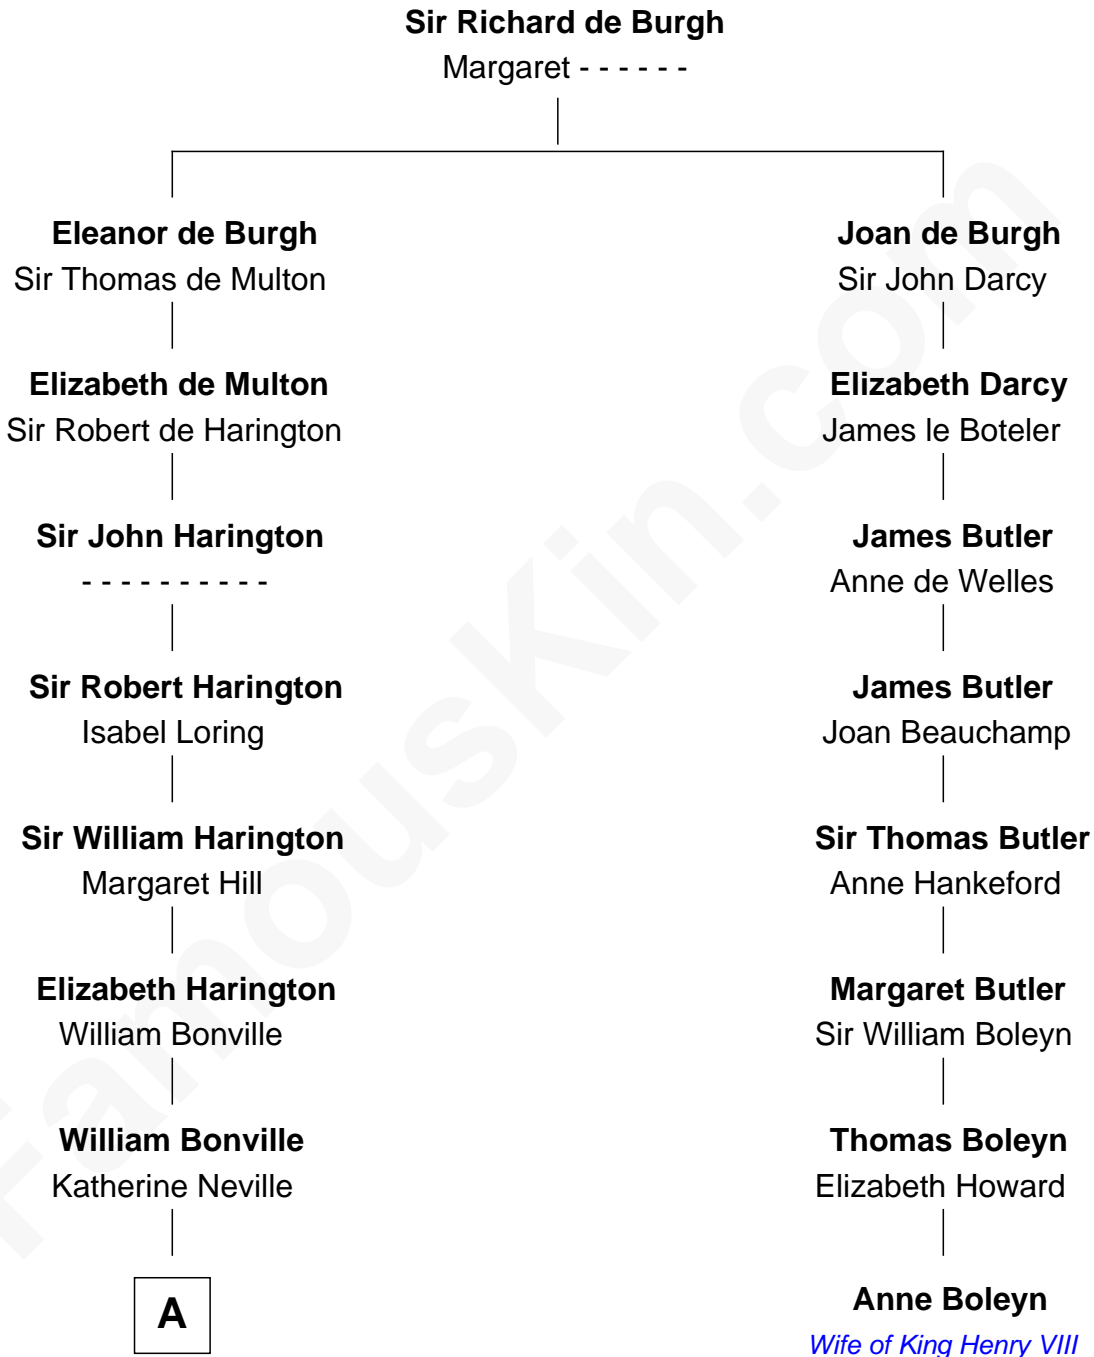

FamousKin.com
Relationship Chart of
Oliver Wendell Holmes, Jr.
U.S. Supreme Court Justice

7th cousin 12 times removed of

Anne Boleyn
2nd Wife of King Henry VIII

B

—
Sarah Wendell
Rev. Abiel Holmes

—
Oliver Wendell Holmes
Amelia Lee Jackson

—
Oliver Wendell Holmes, Jr.
U.S. Supreme Court Justice

FamousKin.com